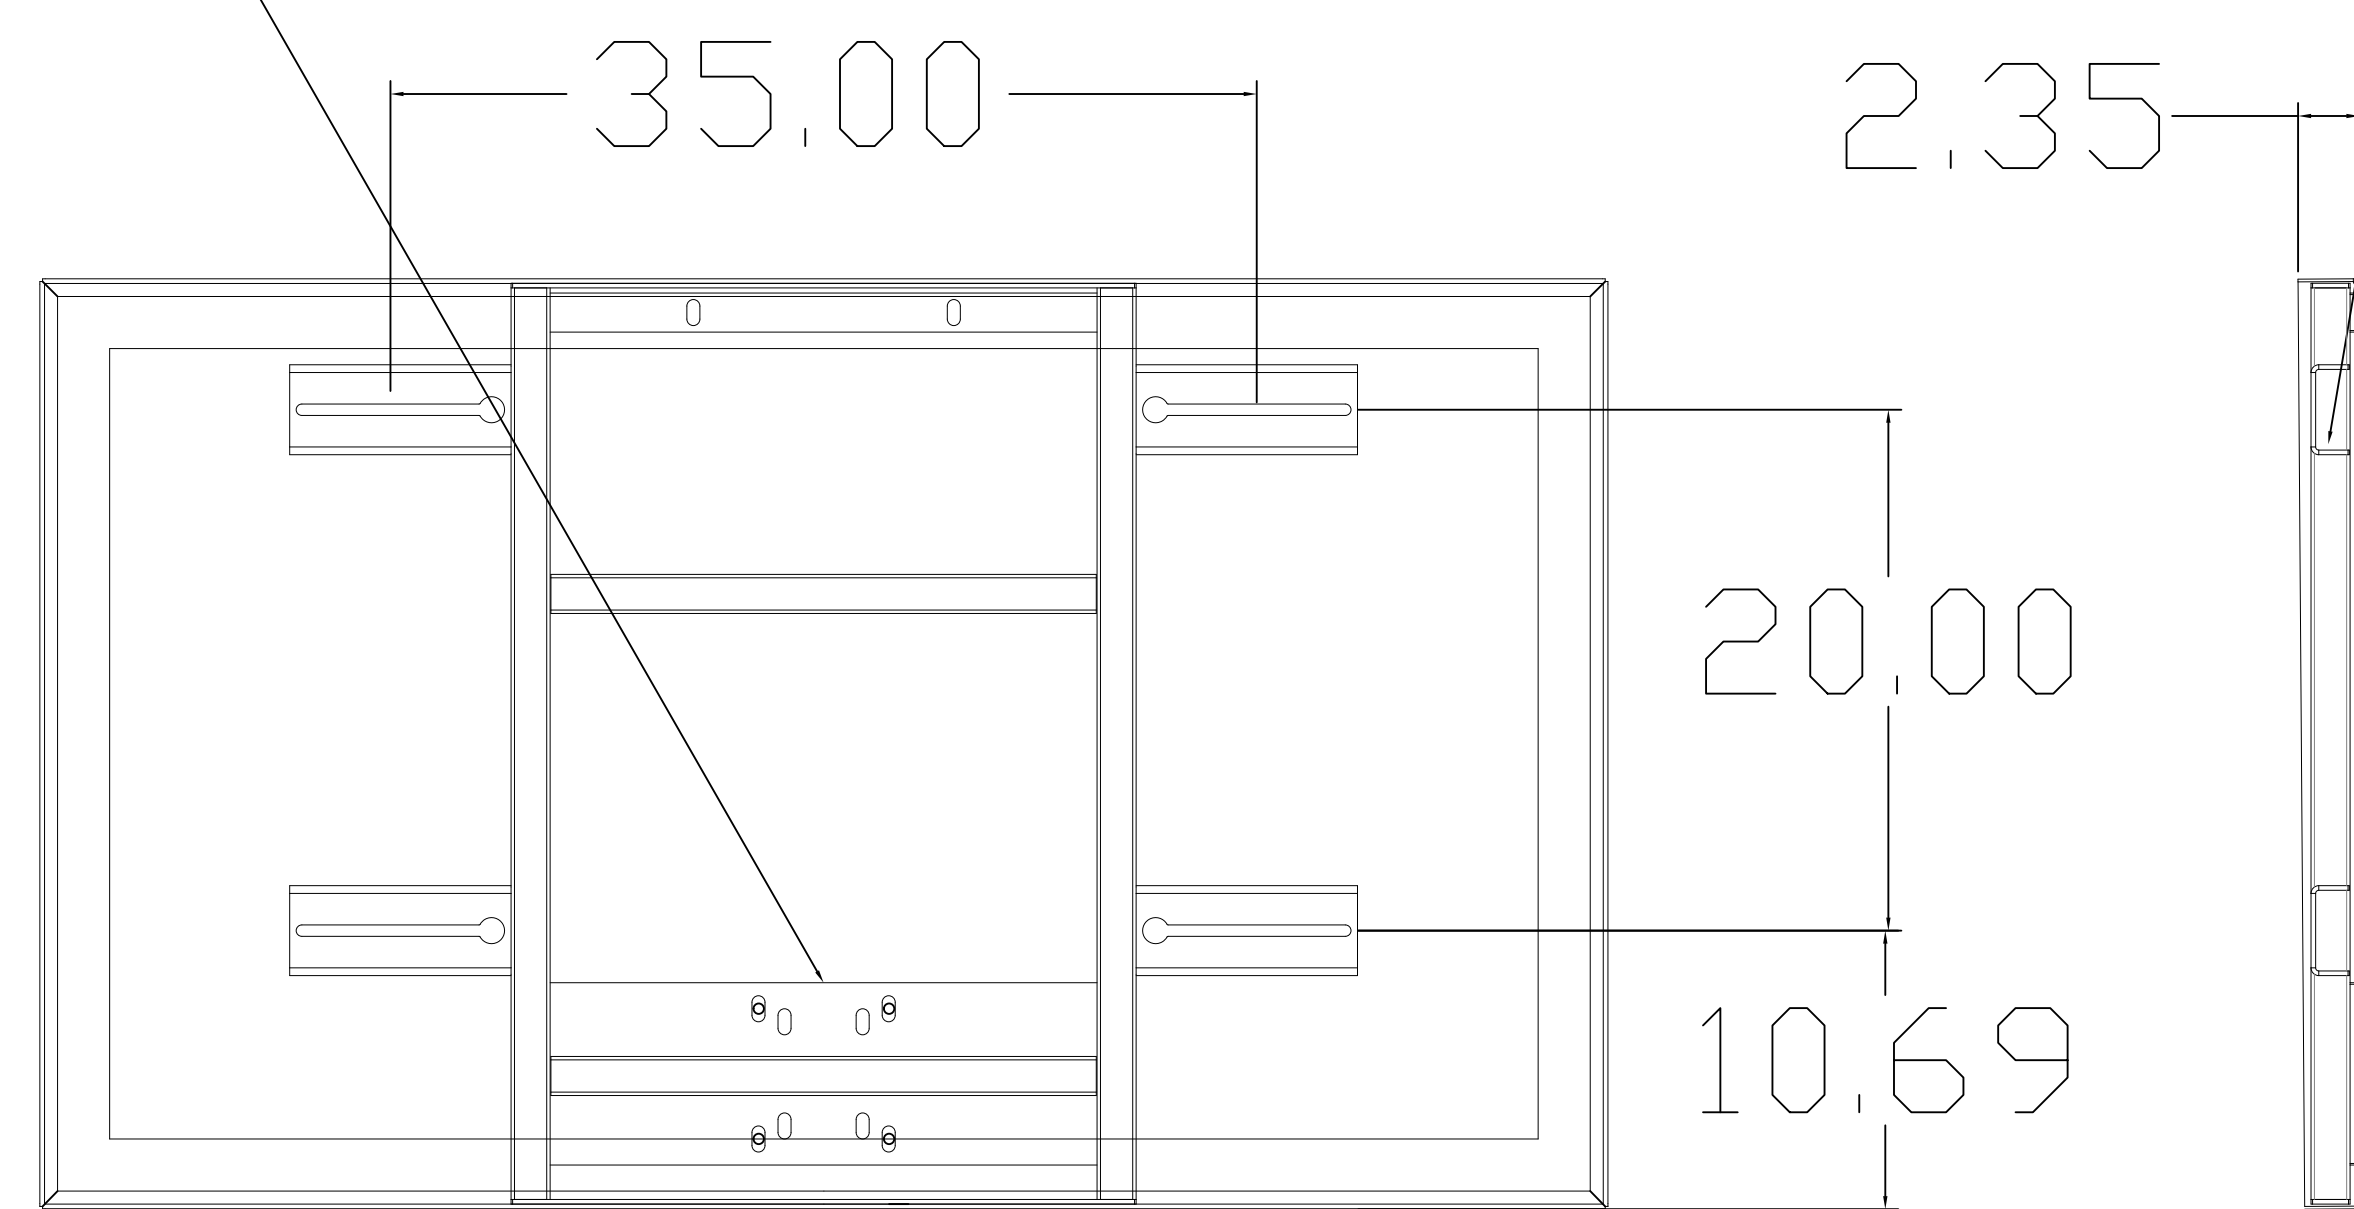

FIRST TEAM SPORTS INC.
HUTCHINSON, KS 67501

1-800-649-3688

www.firstteaminc.com

FT220H BASKETBALL BACKBOARD
PRODUCT SUBMITTAL

FT36HFM H-FRAME
PROVIDES RIM SUPPORT

ANODIZED ALUMINUM FRAME

36" X 60" CLEAR ACRYLIC 1/2" THICK BACKBOARD

REGULATION WHITE BORDER
AND SHOOTER'S SQUARE