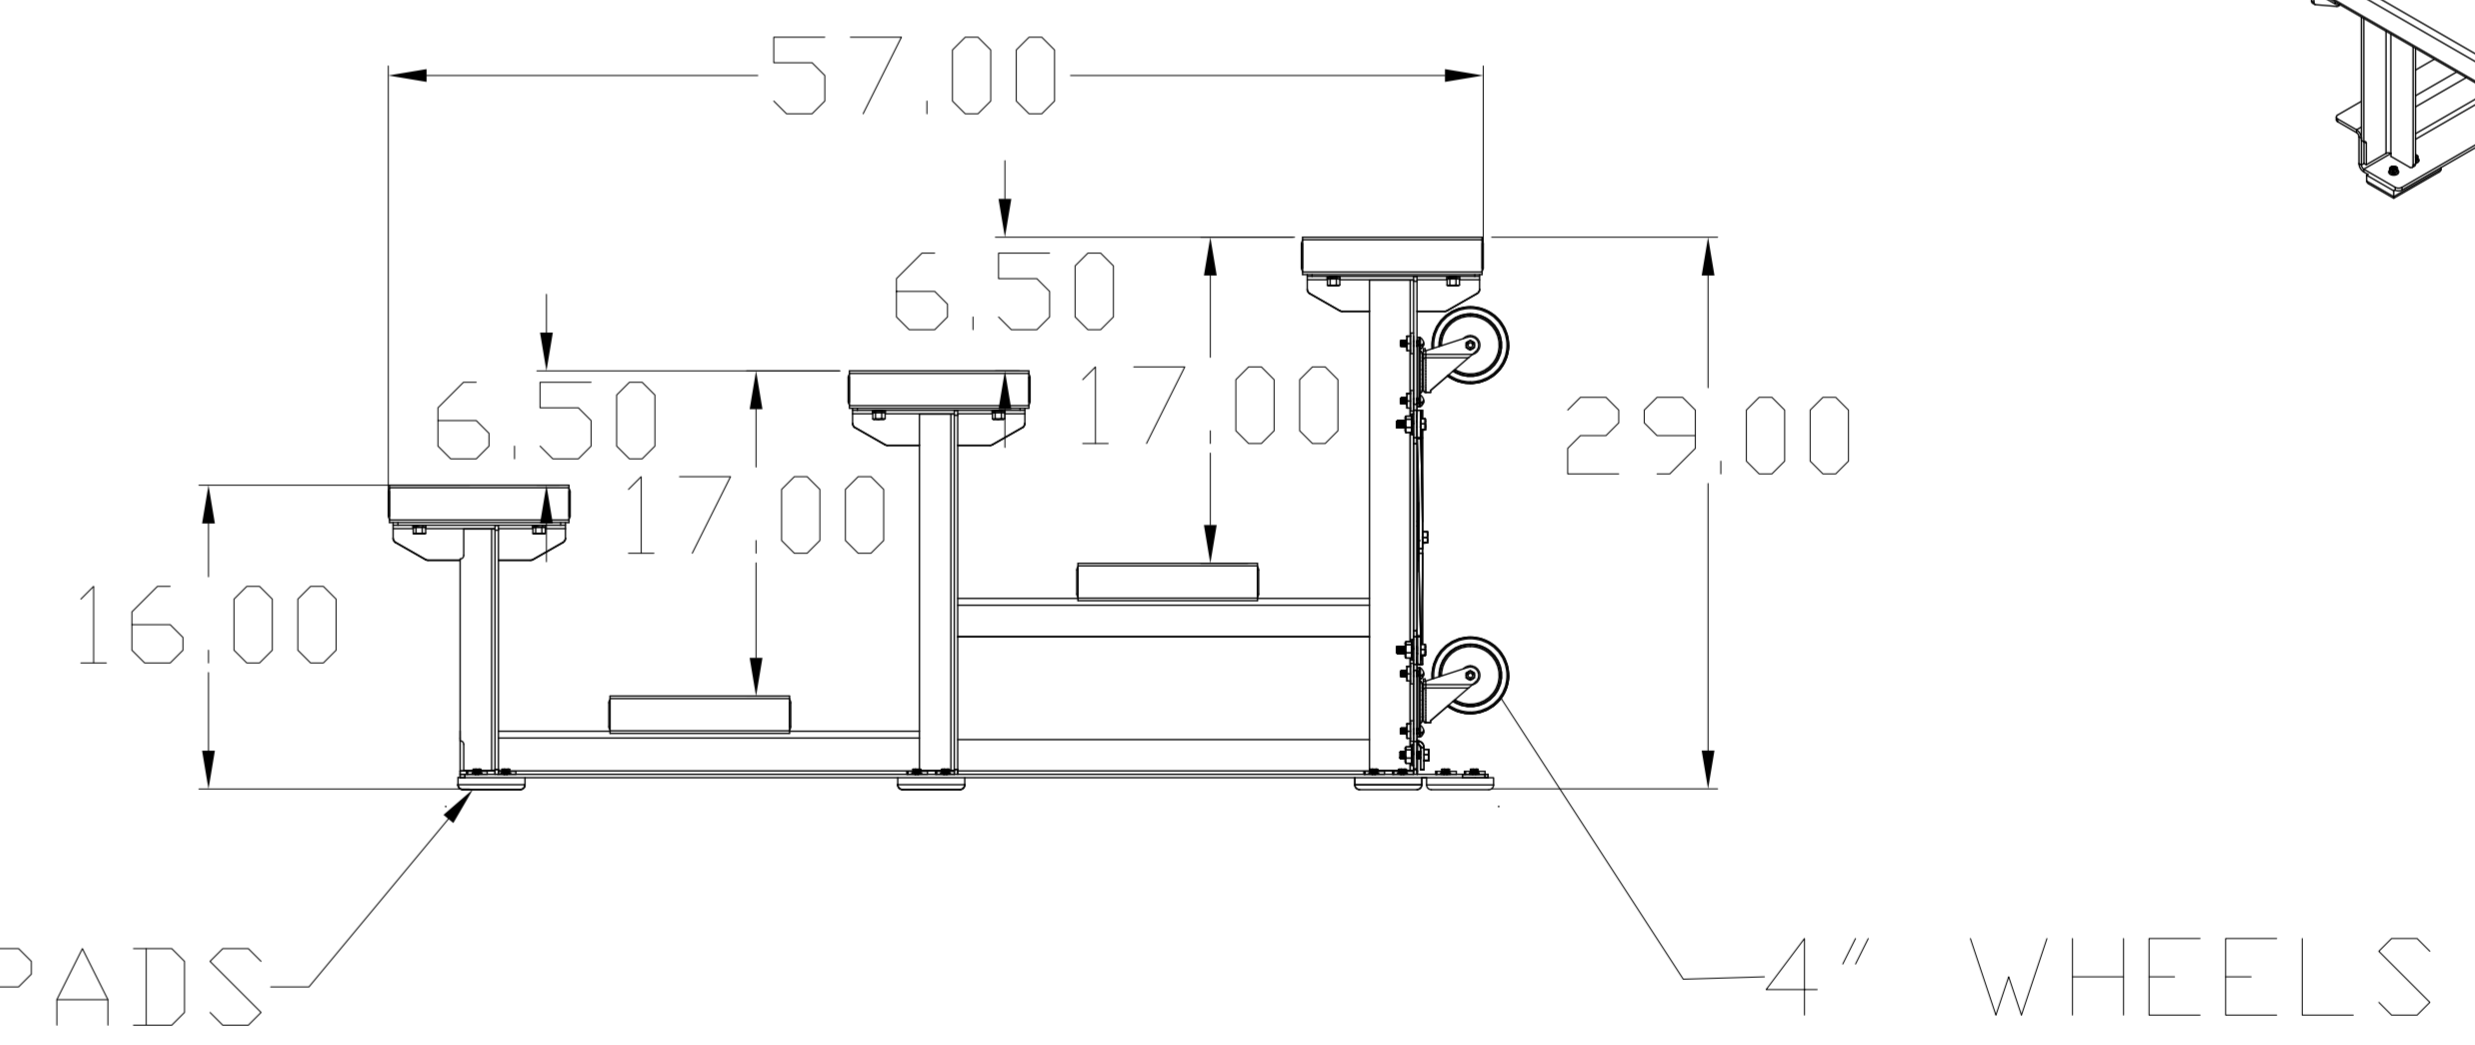

FIRST TEAM SPORTS INC.
HUTCHINSON, KS 67501
1-800-649-3688
www.firstteaminc.com

FT FANSTAND 3 ROW INDOOR
TIP-IN-ROLL BLEACHER
PRODUCT SUBMITTAL

BLACK POWDER COATED STEEL FRAME

ALUMINUM END CAPS

9.5" WIDE CLEAR ANODIZED ALUMINUM PLANKS

NON MARKING RUBBER FOOTPADS

CUSTOM COLORED PLANKS AVAILABLE UPON
REQUEST FOR AN ADDITIONAL CHARGE

AVAILABLE IN
9', 15' AND 21'
LENGTHS

SINGLE FOOTPLANK OPTION

DOUBLE FOOTPLANK OPTION