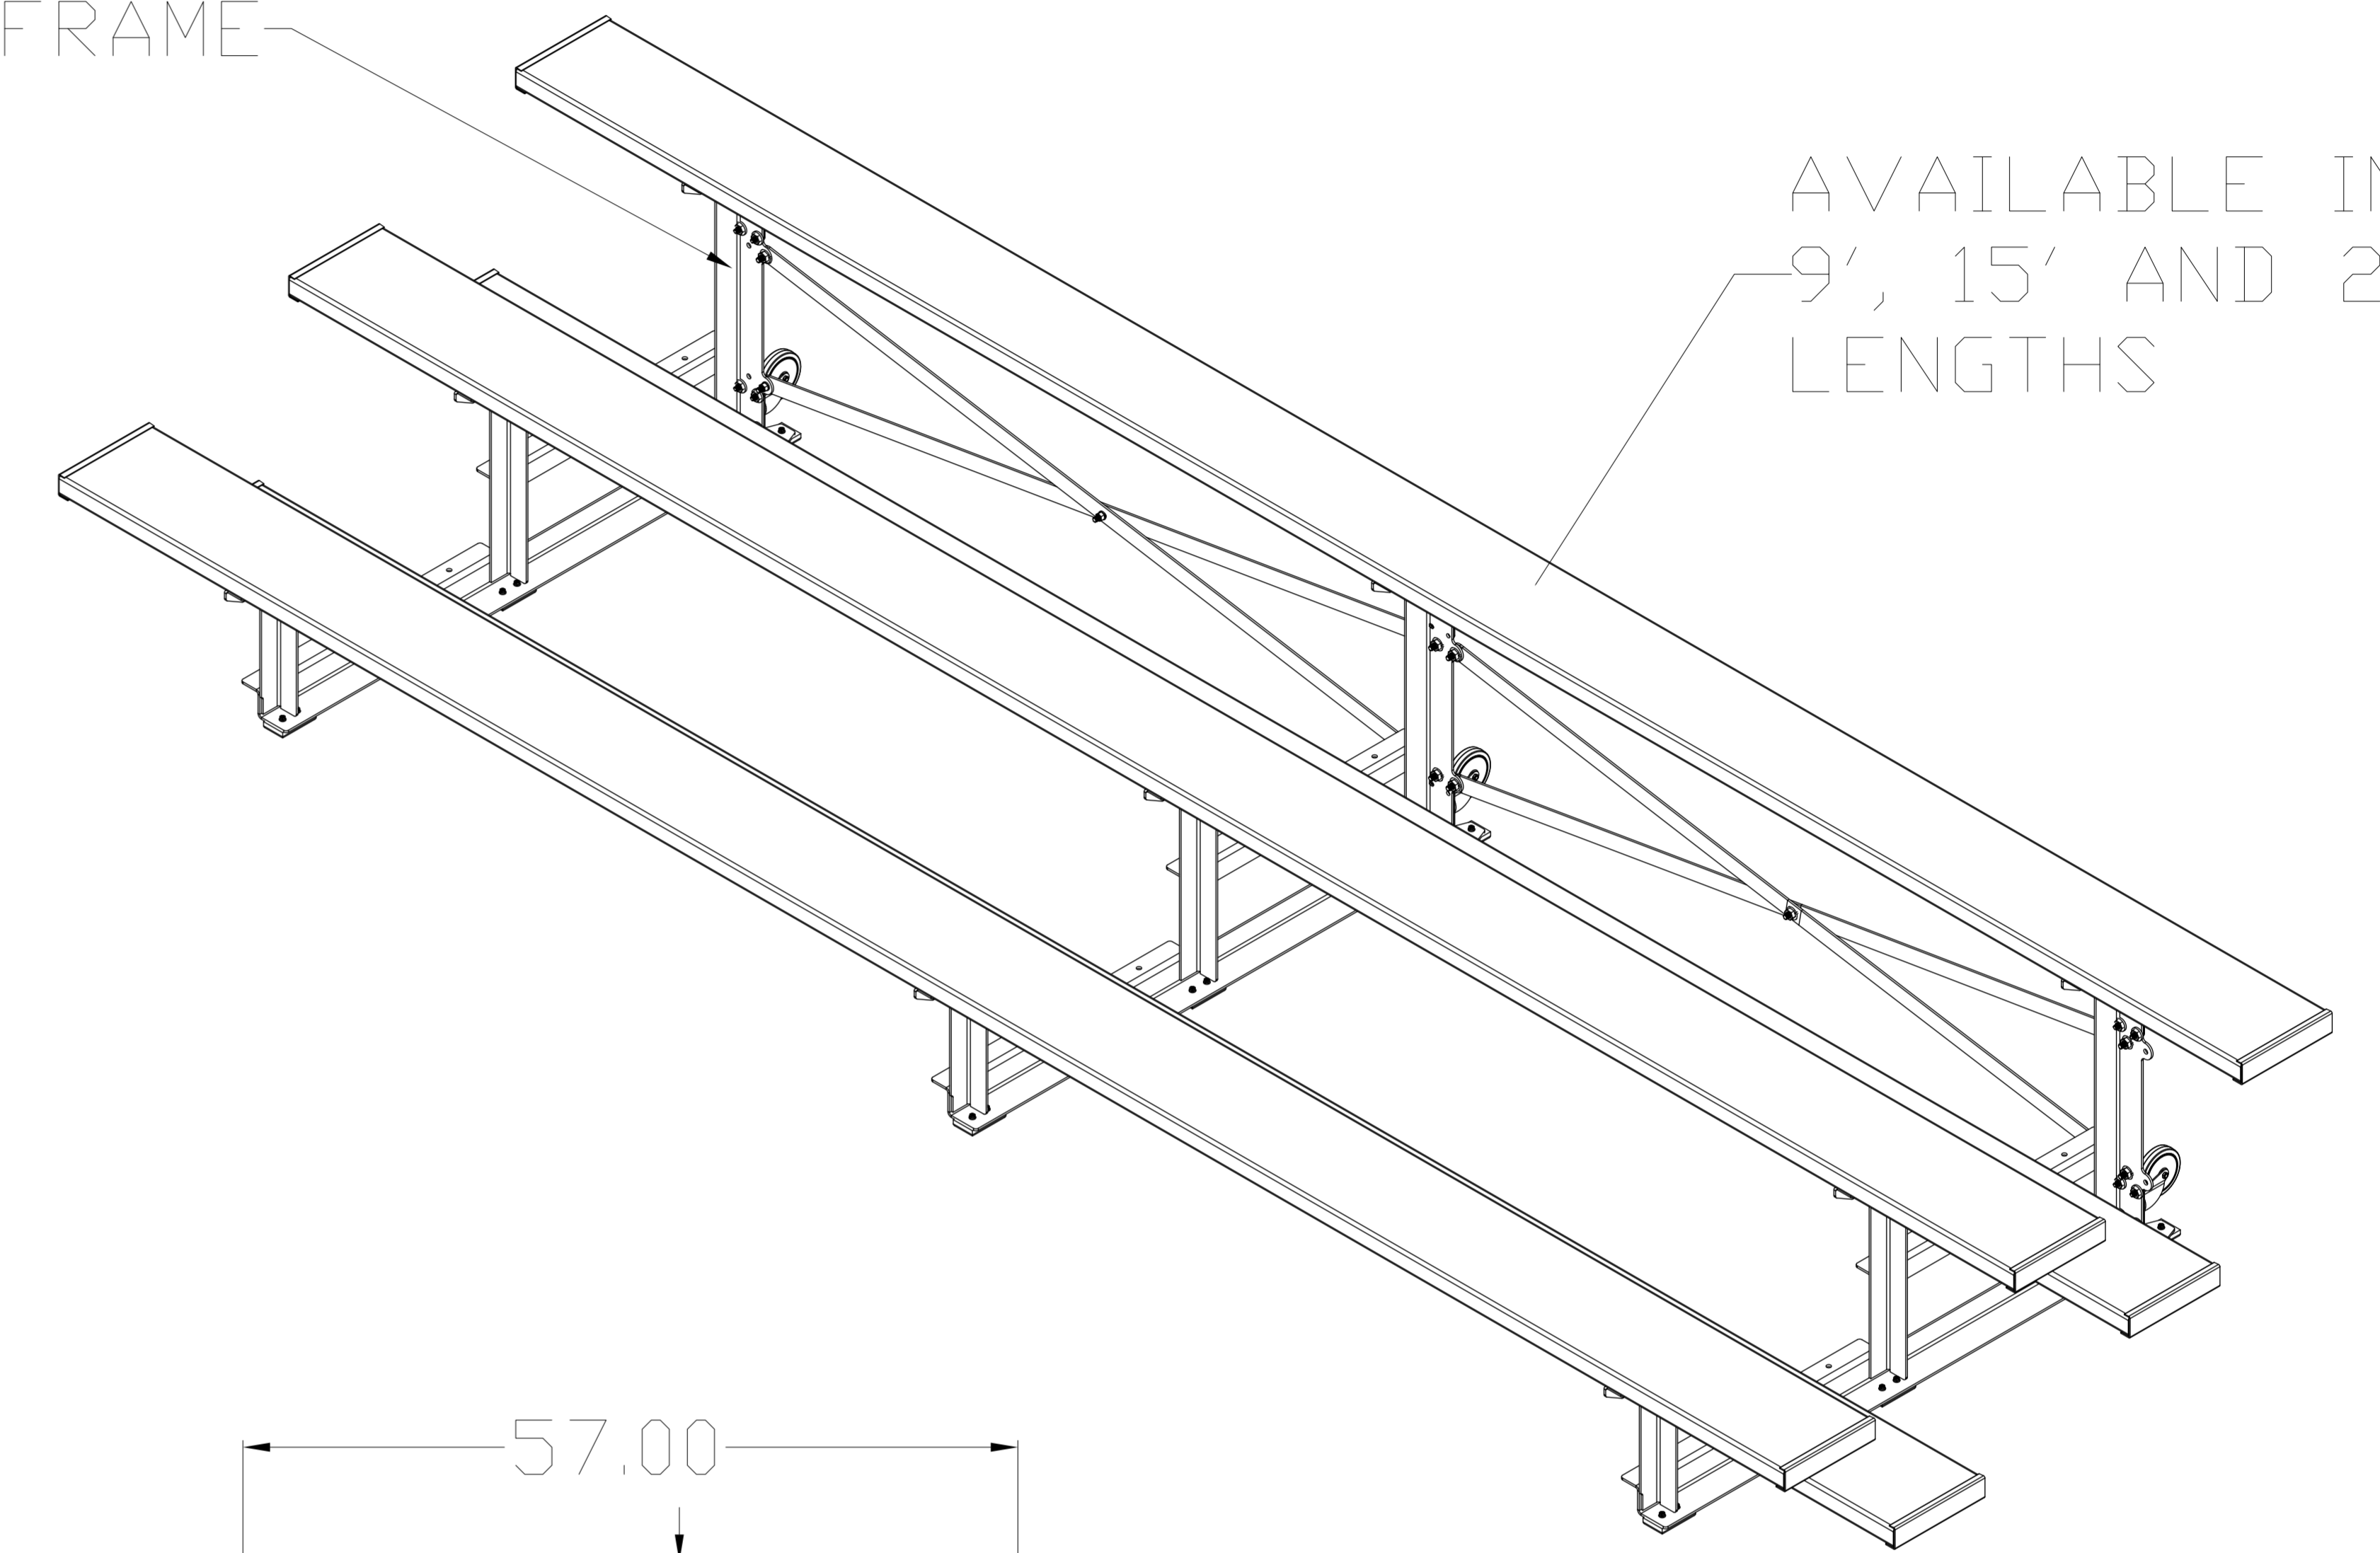

FIRST TEAM SPORTS INC.
HUTCHINSON, KS 67501
1-800-649-3688
www.firstteaminc.com

FT FANSTAND 3 ROW INDOOR
TIP-IN-ROLL BLEACHER
PRODUCT SUBMITTAL

BLACK POWDER COATED STEEL FRAME

ALUMINUM END CAPS

9.5" WIDE CLEAR ANODIZED ALUMINUM PLANKS

NON MARKING RUBBER FOOTPADS

CUSTOM COLORED PLANKS AVAILABLE UPON
REQUEST FOR AN ADDITIONAL CHARGE

AVAILABLE IN
9', 15' AND 21'
LENGTHS

SINGLE FOOTPLANK OPTION

DOUBLE FOOTPLANK OPTION