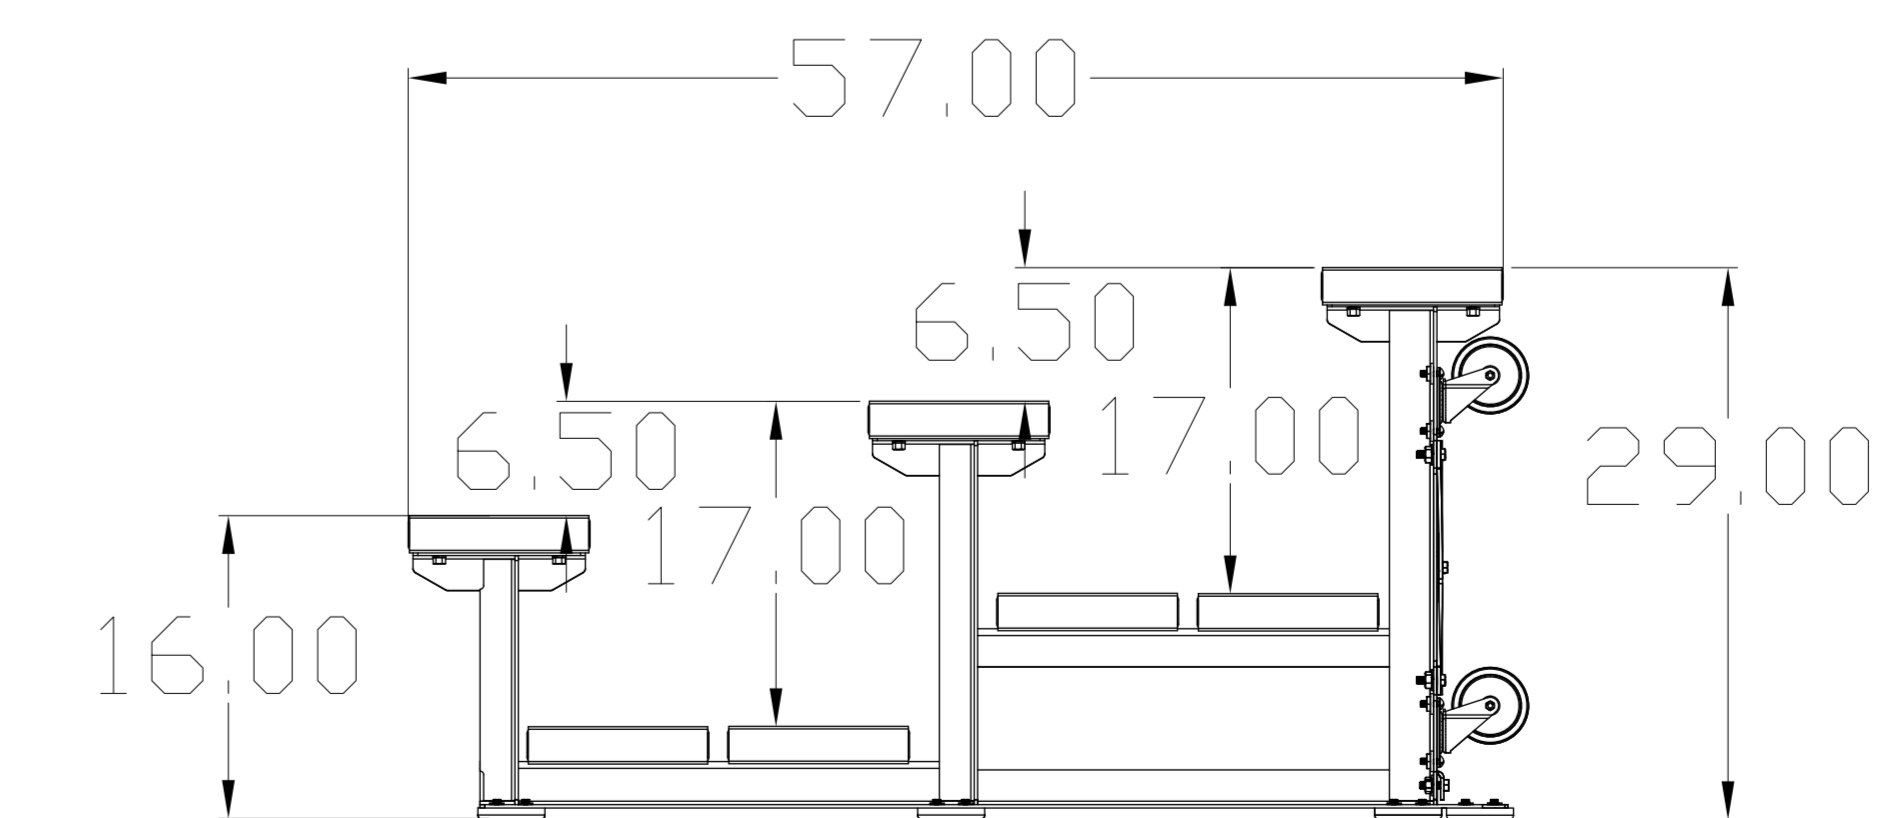

NON MARKING RUBBER FOOTPADS

CUSTOM COLORED PLANKS AVAILABLE UPON
REQUEST FOR AN ADDITIONAL CHARGE

AVAILABLE IN
9', 15' AND 21'
LENGTHS

SINGLE FOOTPLANK OPTION

DOUBLE FOOTPLANK OPTION