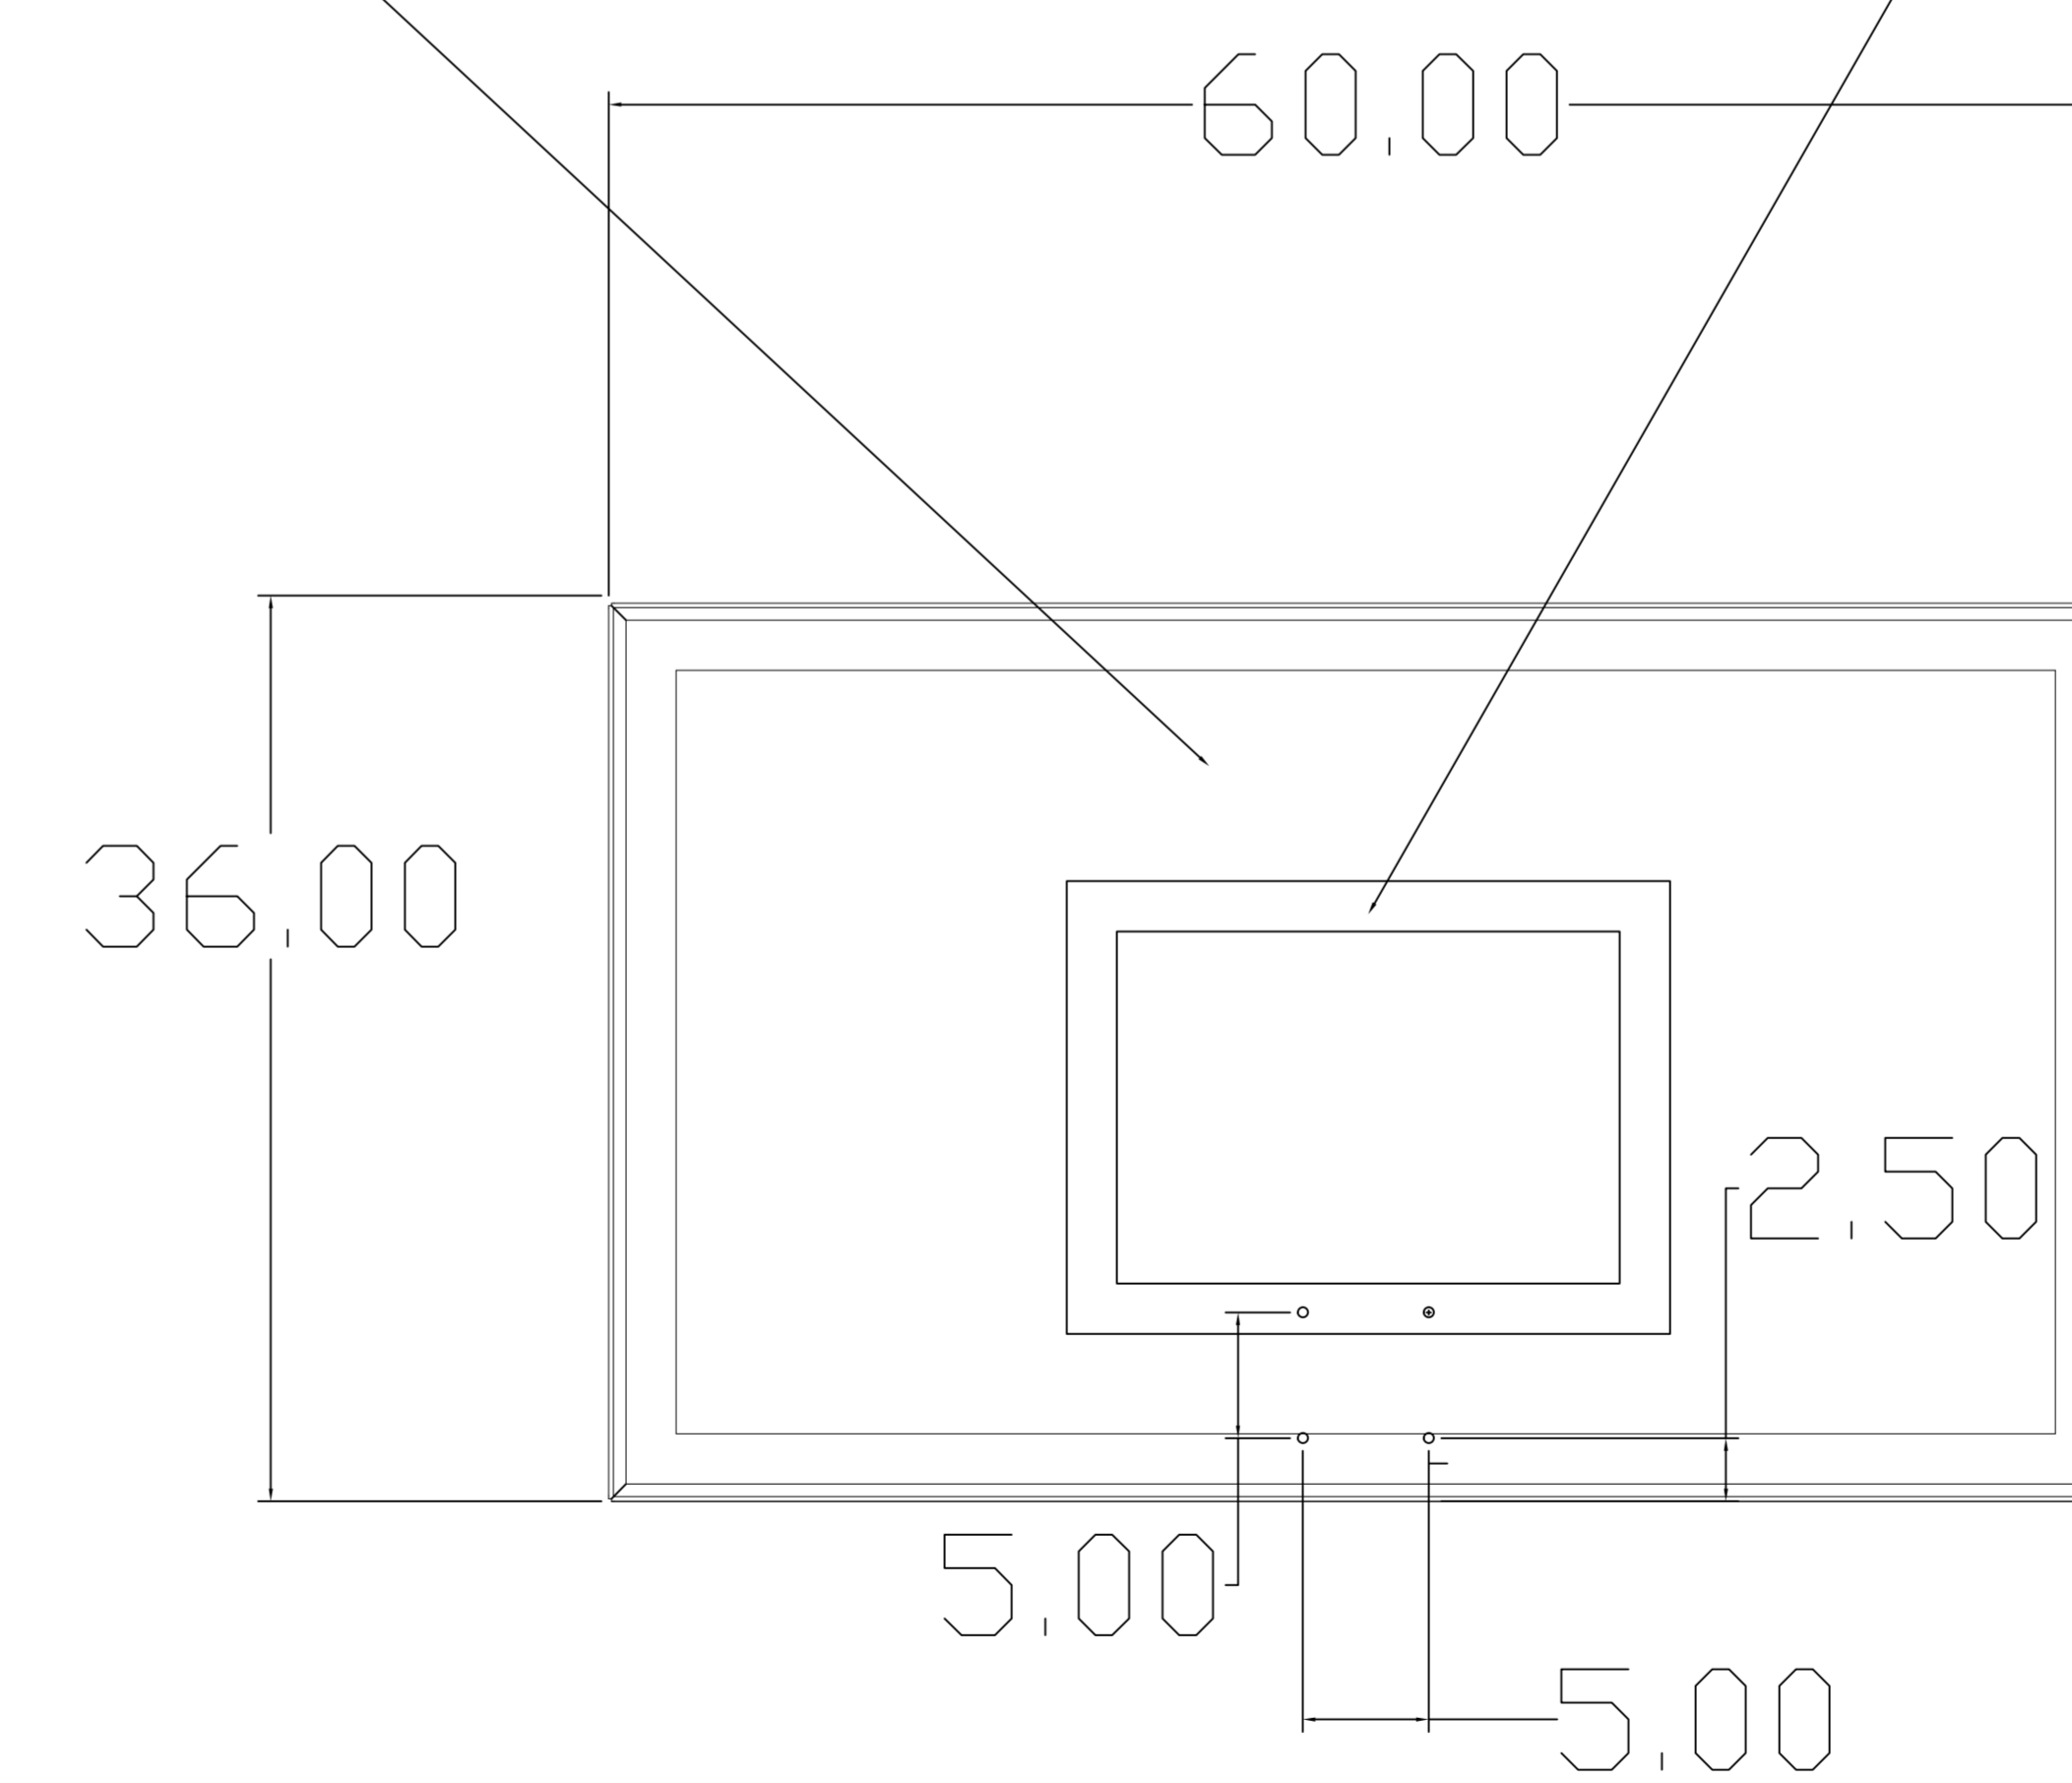

36" X 60" TEMPERED GLASS 3/8" THICK BACKBOARD

REGULATION WHITE BORDER
AND SHOOTER'S SQUARE

FRONT VIEW