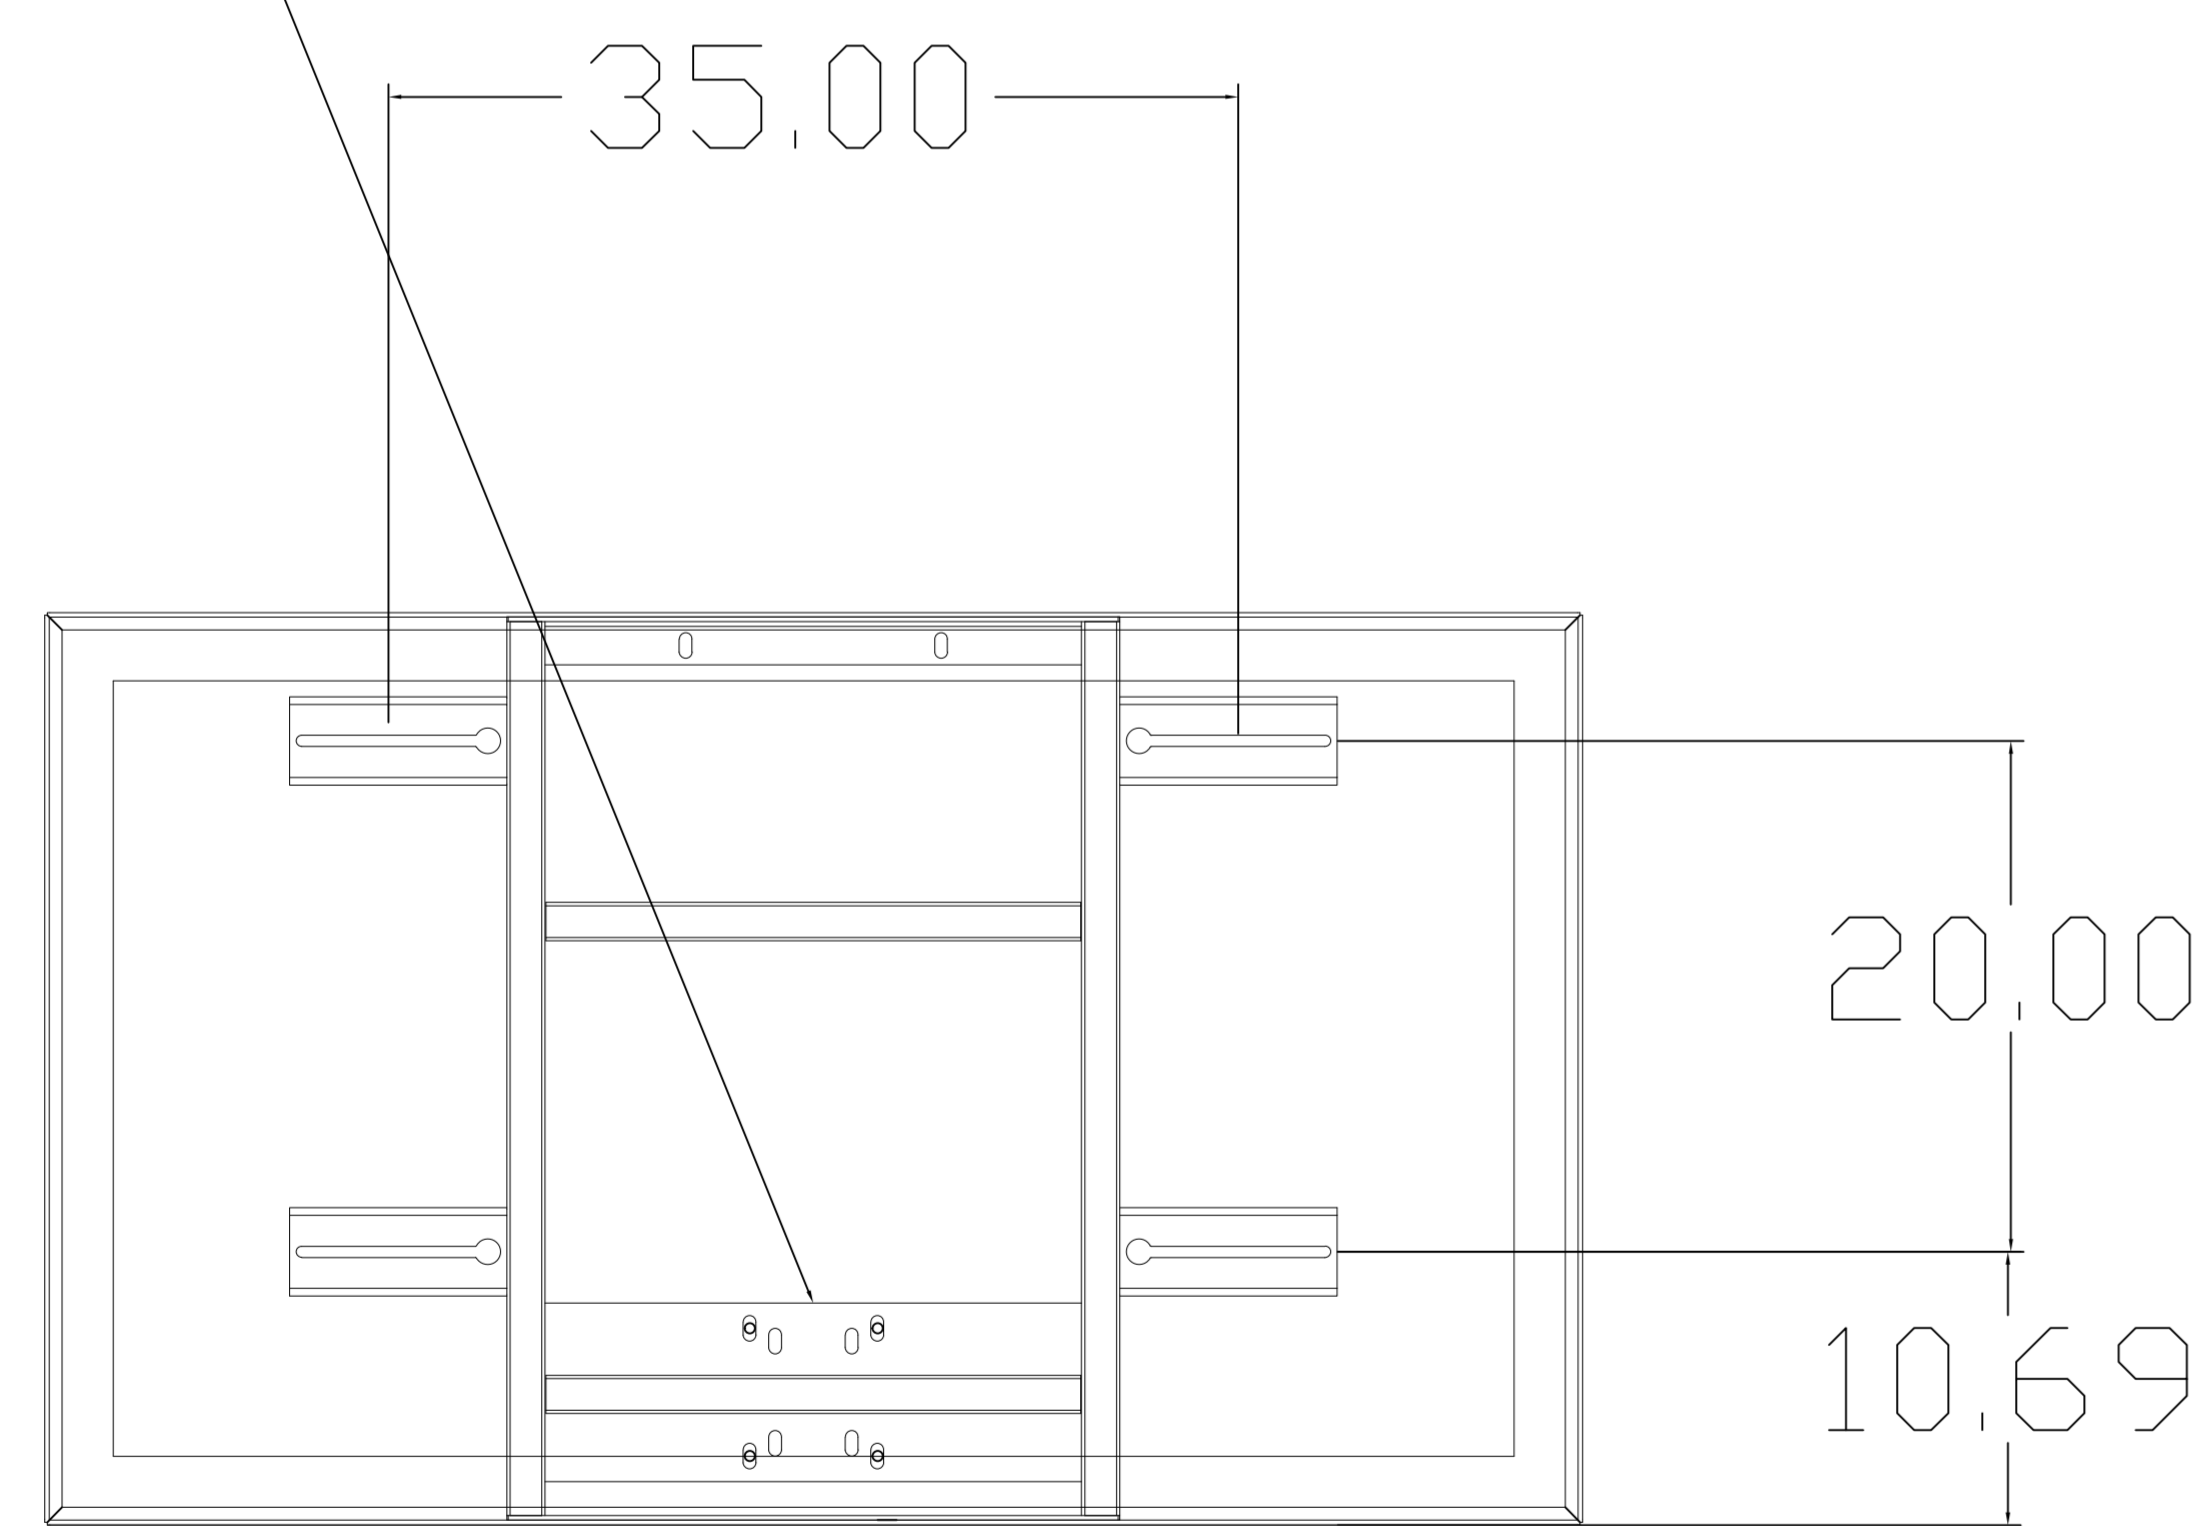

FIRST TEAM SPORTS INC.
HUTCHINSON, KS 67501

1-800-649-3688

www.firstteaminc.com

FT230H BASKETBALL BACKBOARD
PRODUCT SUBMITTAL

FT36HFM H-FRAME
PROVIDES RIM SUPPORT

REAR VIEW