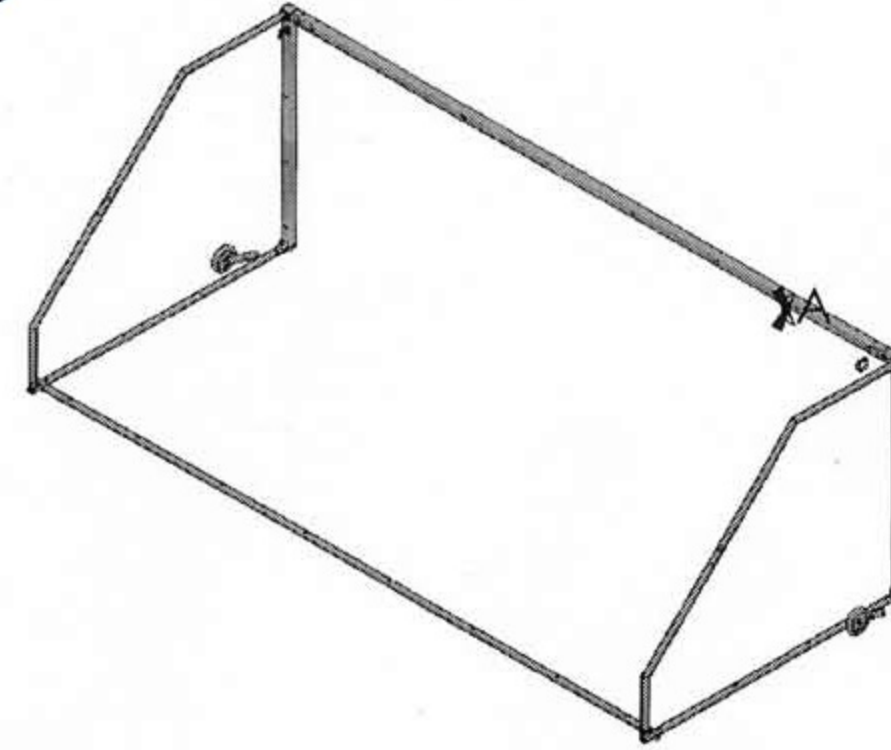

# GOLDEN GOAL 44 PORTABLE SOCCER GOALS

Available in 5 sizes, see below.

Meets NCAA, NFSHSA, and FIFA Specifications  
 4"x4" Square Ext. Alum. w/ .75 Radius Corners For Safety  
 Reinforced Corners For Extra Durability  
 Transport Wheels, Net & Rear Tie Downs Included  
 Uprights, Crossbar & Backstay Powder Coated White

Exclusive "Stay-Put" Net Attachment

## CHOOSE FROM SIZE OPTIONS BELOW

- Golden Goal 44 Elite PB - 24'wide x 8'high x 4'top x 10'bottom
- Golden Goal 44 Sr Club PB - 21'wide x 7'high x 4'top x 7'bottom
- Golden Goal 44 Jr Club PB - 18.5'wide x 6.5'high x 4'top x 6.5'bottom
- Golden Goal 44 Element PB - 12'wide x 6.5'high x 4'top x 6.5' bottom
- Golden Goal 44 Mini PB - 9'wide x 4.5'high x 2'top x 4.5' bottom