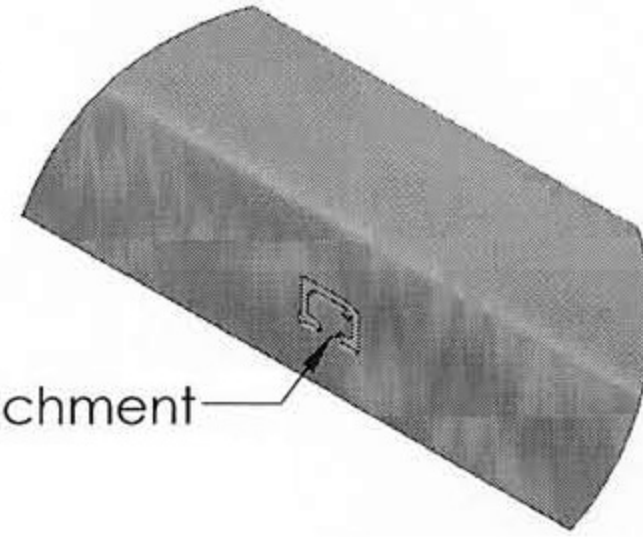

# GOLDEN GOAL 44 PORTABLE SOCCER GOALS

Available in 5 sizes, see below.

Meets NCAA, NFSHSA, and FIFA Specifications  
 4"x4" Square Ext. Alum. w/ .75 Radius Corners For Safety  
 Reinforced Corners For Extra Durability  
 Transport Wheels, Net & Rear Tie Downs Included  
 Uprights, Crossbar & Backstay Powder Coated White

Exclusive "Stay-Put" Net Attachment

## CHOOSE FROM SIZE OPTIONS BELOW

- Golden Goal 44 Elite PB - 24'wide x 8'high x 4'top x 10'bottom
- Golden Goal 44 Sr Club PB - 21'wide x 7'high x 4'top x 7'bottom
- Golden Goal 44 Jr Club PB - 18.5'wide x 6.5'high x 4'top x 6.5'bottom
- Golden Goal 44 Element PB - 12'wide x 6.5'high x 4'top x 6.5' bottom
- Golden Goal 44 Mini PB - 9'wide x 4.5'high x 2'top x 4.5' bottom