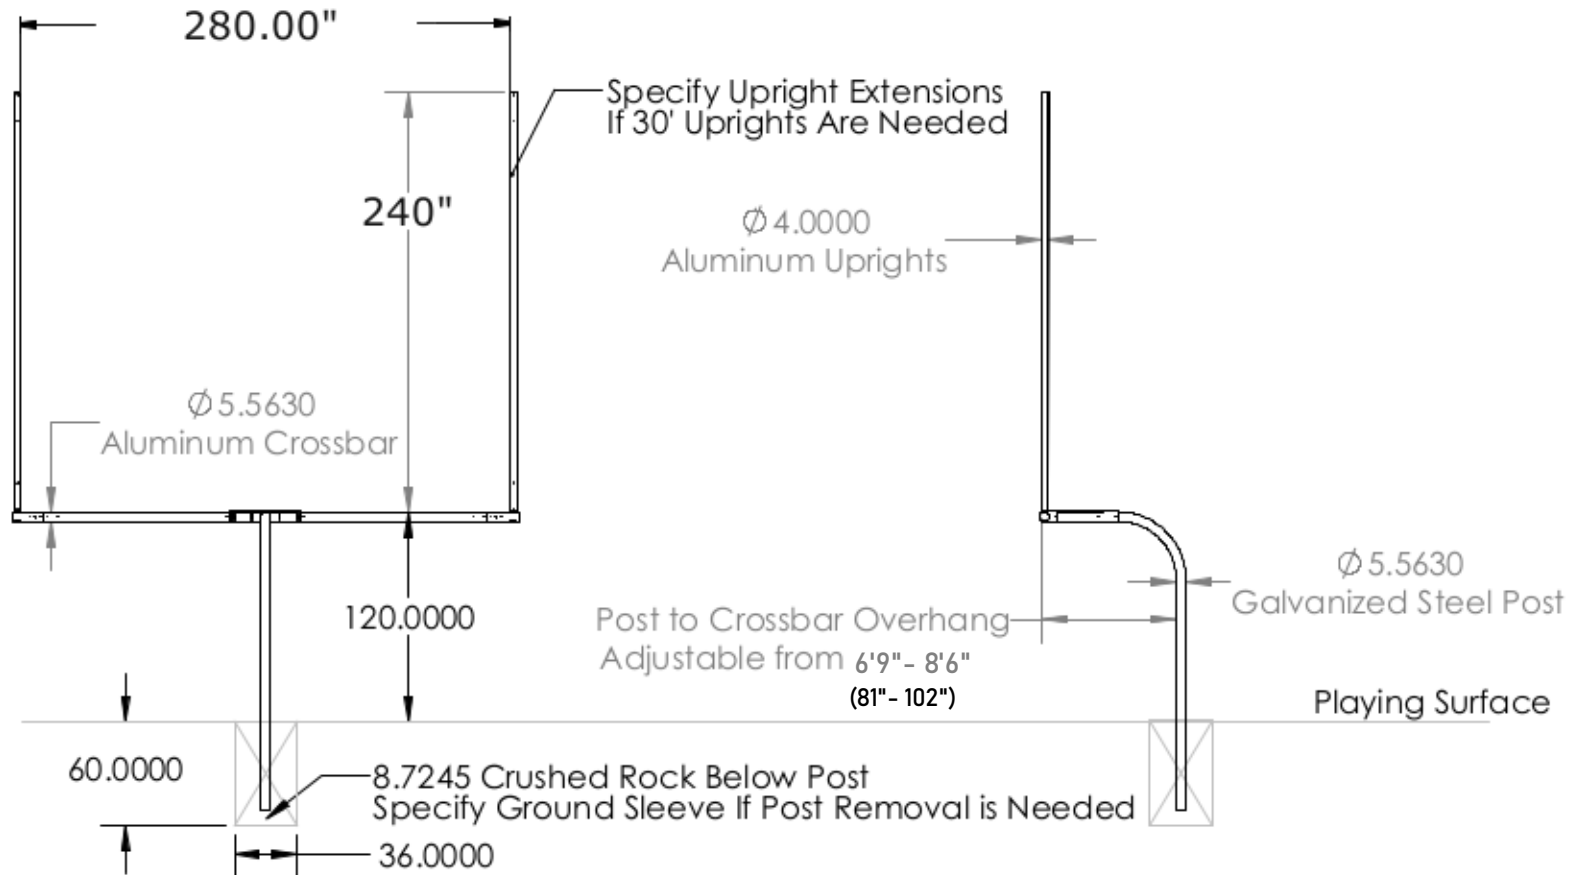

ALL AMERICAN-HSC

Official Size: 10' H x 23' 4" W
 Meets NCAA & NHSF Specifications
 Powder Coated Safety Yellow

PROPRIETARY AND CONFIDENTIAL
 THE INFORMATION CONTAINED IN THIS DRAWING IS THE SOLE PROPERTY OF FIRST TEAM SPORTS, INC. ANY REPRODUCTION IN PART OR AS A WHOLE WITHOUT THE WRITTEN PERMISSION OF FIRST TEAM SPORTS, INC. IS PROHIBITED.

		UNLESS OTHERWISE SPECIFIED:		NAME	DATE
		DIMENSIONS ARE IN INCHES	DRAWN	JLR	
		TOLERANCES:	CHECKED		
		FRACTIONAL ±	ENG APPR.		
		ANGULAR: MACH ± BEND ±	MFG APPR.		
		TWO PLACE DECIMAL ±	Q.A.		
		THREE PLACE DECIMAL ±	COMMENTS:		
		INTERPRET GEOMETRIC TOLERANCING PER:			
		MATERIAL			
		Carbon Steel			
		FINISH			
NEXT ASSY	USED ON				
APPLICATION		DO NOT SCALE DRAWING			

TITLE:		
First Team Sports, Inc.		
SIZE	DWG. NO.	REV
A	All American-HSC	
SCALE: 1:192		WEIGHT
		SHEET 1 OF 1