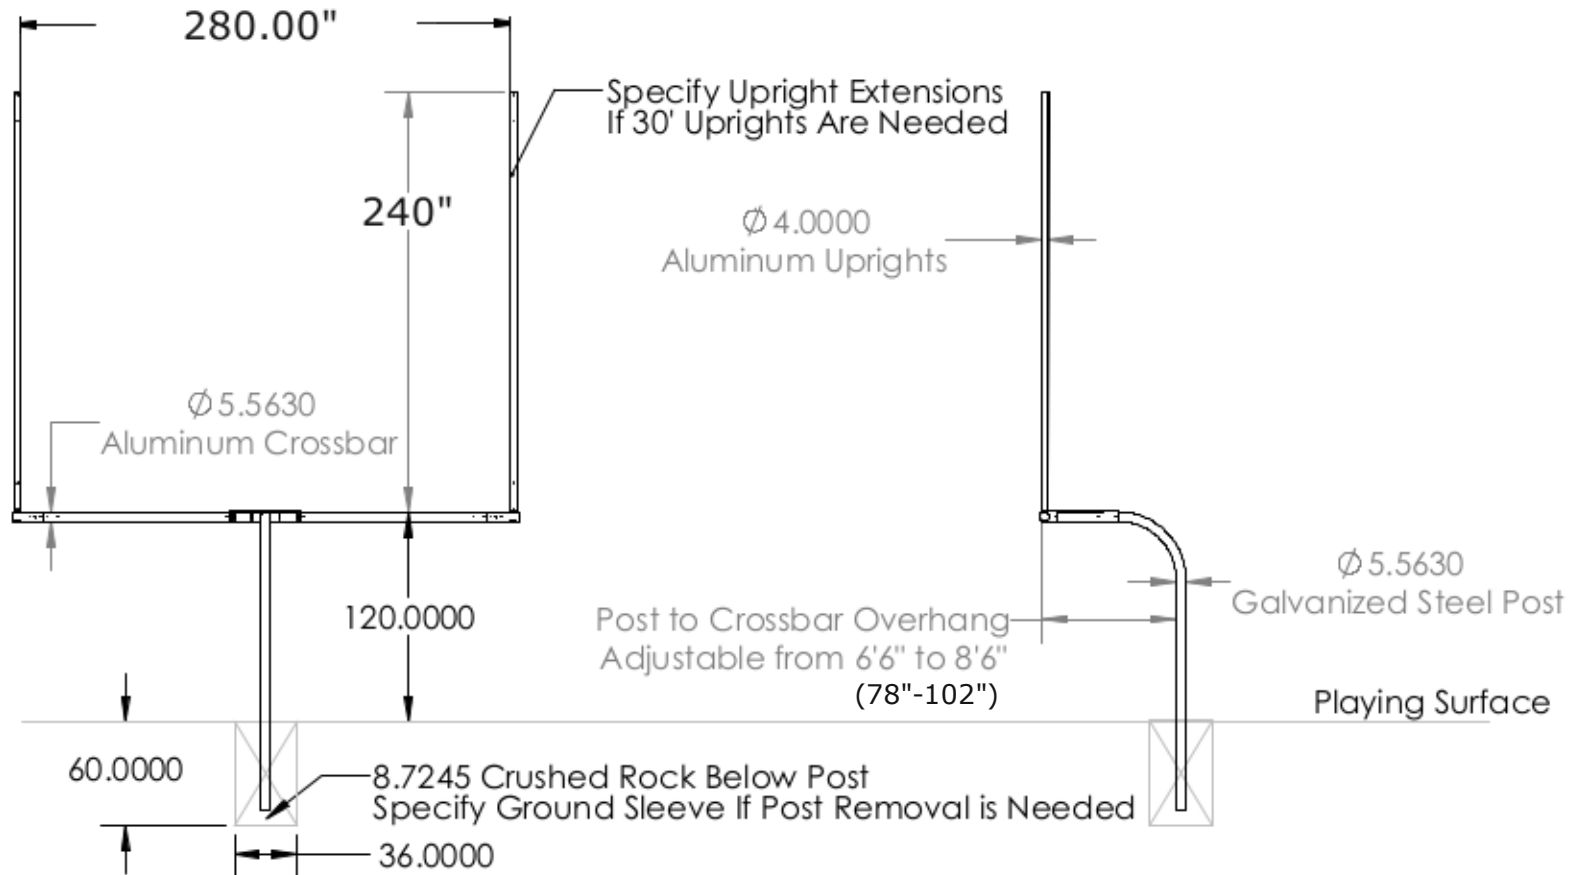

ALL AMERICAN-HSC

Official Size: 10' H x 23' 4" W
 Meets NCAA & NHSF Specifications
 Powder Coated Safety Yellow

PROPRIETARY AND CONFIDENTIAL
 THE INFORMATION CONTAINED IN THIS DRAWING IS THE SOLE PROPERTY OF FIRST TEAM SPORTS, INC. ANY REPRODUCTION IN PART OR AS A WHOLE WITHOUT THE WRITTEN PERMISSION OF FIRST TEAM SPORTS, INC. IS PROHIBITED.

		UNLESS OTHERWISE SPECIFIED:	NAME	DATE	TITLE: First Team Sports, Inc.
		DIMENSIONS ARE IN INCHES	DRAWN	JLR	
		TOLERANCES: FRACTIONAL ±	CHECKED		
		ANGULAR: MACH ± BEND ± TWO PLACE DECIMAL ± THREE PLACE DECIMAL ±	ENG APPR.		
		INTERPRET GEOMETRIC TOLERANCING PER:	MFG APPR.		
		MATERIAL Carbon Steel	Q.A.		
NEXT ASSY	USED ON	FINISH	COMMENTS:		SIZE DWG. NO. REV
APPLICATION		DO NOT SCALE DRAWING			A All American-HSC
			SCALE: 1:192	WEIGHT	SHEET 1 OF 1