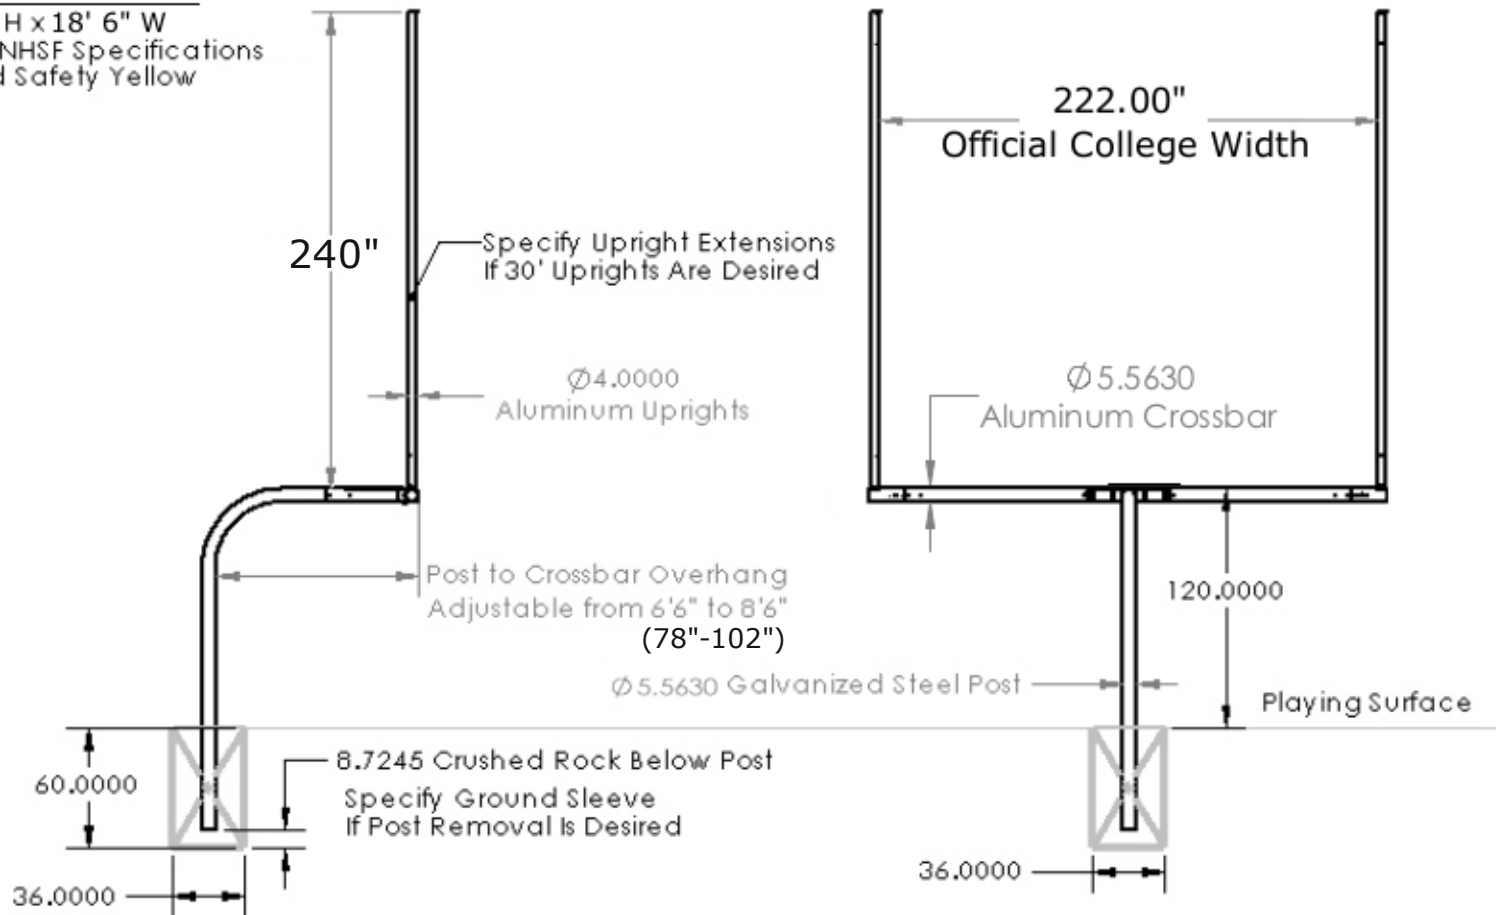

All American-CLG

Official Size: 10' H x 18' 6" W
 Meets NCAA & NHSF Specifications
 Powder Coated Safety Yellow

PROPRIETARY AND CONFIDENTIAL
 THE INFORMATION CONTAINED IN THE
 DRAWING IS THE SOLE PROPERTY OF
 FIRST TEAM SPORTS, INC. ANY
 REPRODUCTION IN PART OR AS A WHOLE
 WITHOUT THE WRITTEN PERMISSION OF
 FIRST TEAM SPORTS, INC. IS
 PROHIBITED.

UNLESS OTHERWISE SPECIFIED:		NAME	DATE
DIMENSIONS ARE IN INCHES		DRAWN	JIR
TOLERANCES:		CHECKED	
FRACTIONAL ±		ENG. APPR.	
ANGULAR: MACH ± BEND ±		MFG. APPR.	
TWO PLACE DECIMAL ±		Q.A.	
THREE PLACE DECIMAL ±		COMMENTS:	
INTERPRET GEOMETRIC TOLERANCING PER:			
MATERIAL: Steel & Alum.			
NEXT ASSY	USED ON		
APPLICATION	DO NOT SCALE DRAWING		

TITLE:		
First Team Sports, Inc.		
SIZE	DWG. NO.	REV
A	All American-CLG	
SCALE: 1:85	WEIGHT	SHEET 1 OF 1

5 4 3 2 1