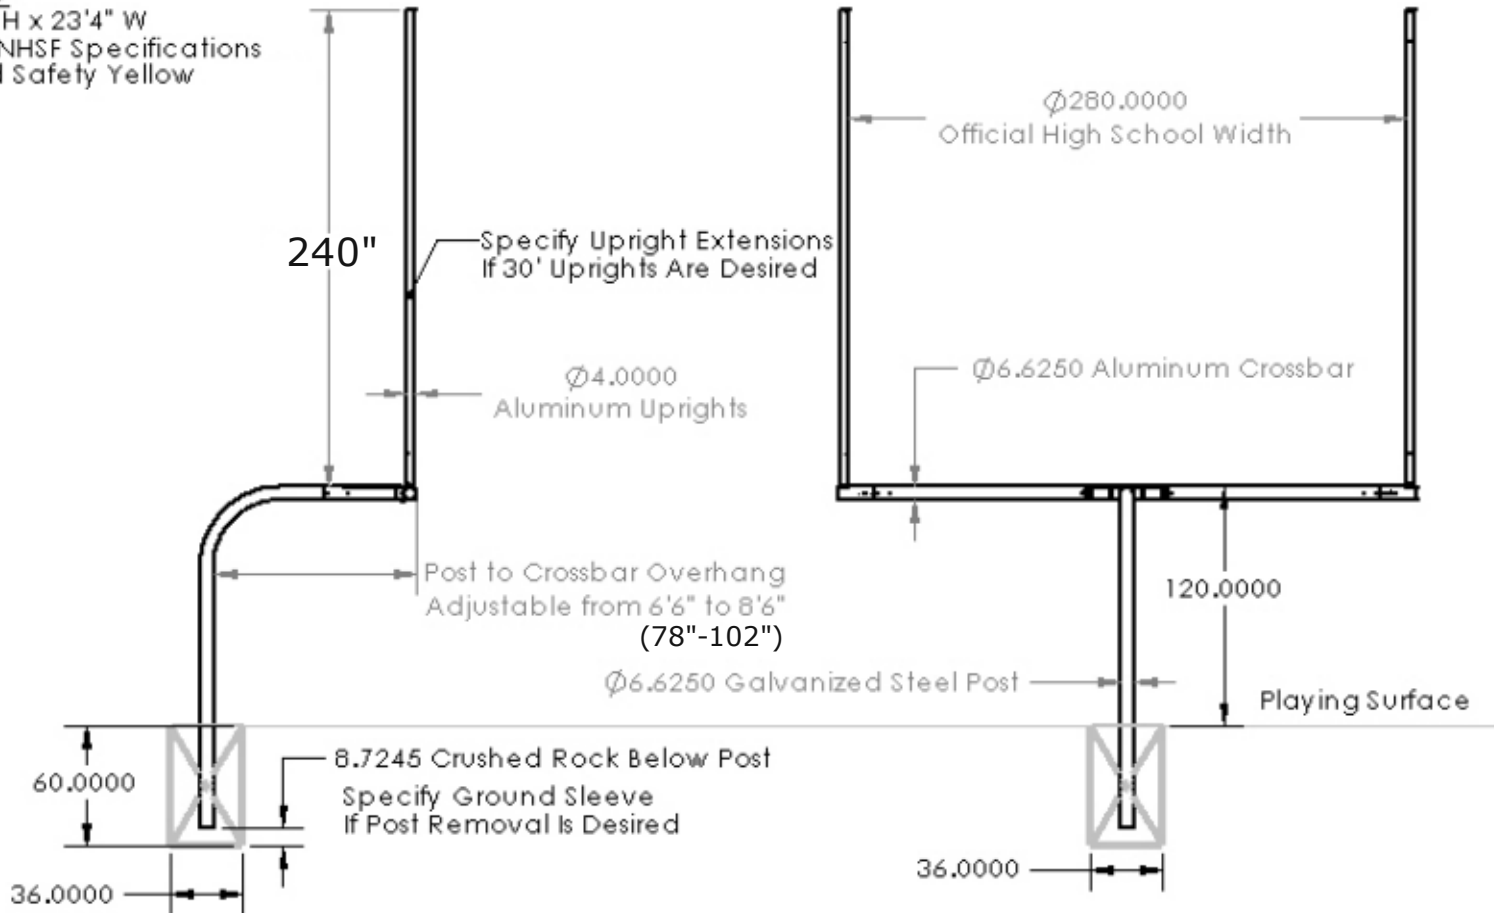

# All Pro-HSC

Official Size: 10' H x 23'4" W  
 Meets NCAA & NHSF Specifications  
 Powder Coated Safety Yellow

PROPRIETARY AND CONFIDENTIAL  
 THE INFORMATION CONTAINED IN THE  
 DRAWING IS THE SOLE PROPERTY OF  
 FIRST TEAM SPORTS, INC. ANY  
 REPRODUCTION IN PART OR AS A WHOLE  
 WITHOUT THE WRITTEN PERMISSION OF  
 FIRST TEAM SPORTS, INC. IS  
 PROHIBITED.

		UNLESS OTHERWISE SPECIFIED:	NAME	DATE
		DIMENSIONS ARE IN INCHES	DRAWN	JIF
		TOLERANCES:	CHECKED	
		FRACTIONAL ±	ENC APPR.	
		ANGULAR: MACH ± BEND ±	MACH APPR.	
		TWO PLACE DECIMAL ±	Q.A.	
		THREE PLACE DECIMAL ±	COMMENTS:	
		INTERPRET GEOMETRIC TOLERANCING PER:		
		MATERIAL: Steel & Alum.		
		FINISH		
NEXT ASSY	USED ON			
APPLICATION		DO NOT SCALE DRAWING		

TITLE:  
 First Team Sports, Inc.

SIZE	DWG. NO.	REV
<b>A</b>	SBMDWGALLPRO-HSC	
SCALE: 1:85	WEIGHT	SHEET 1 OF 1