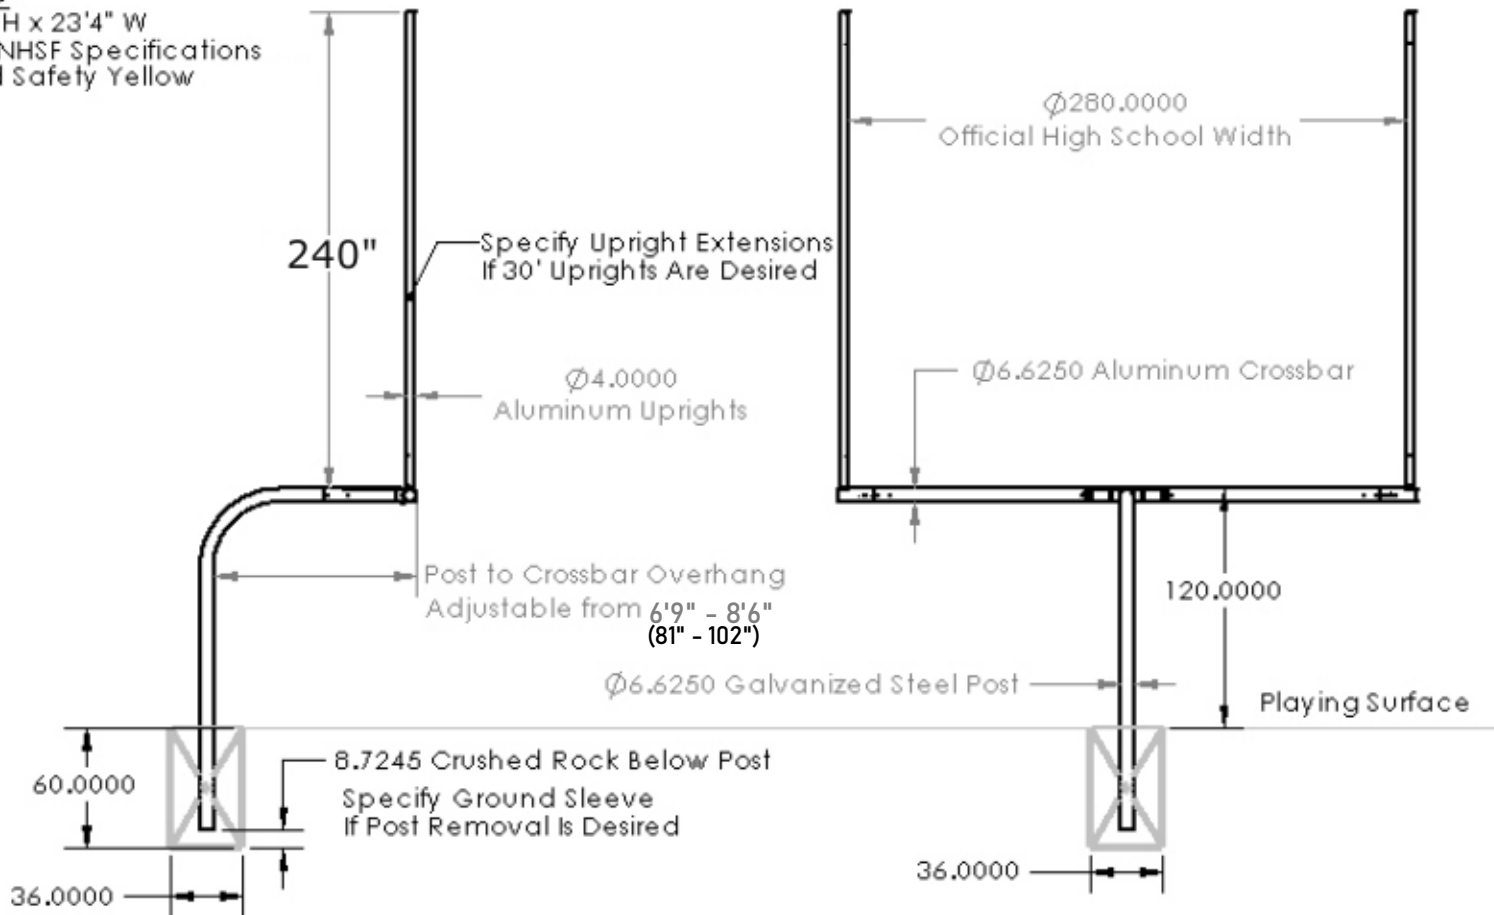

All Pro-HSC

Official Size: 10' H x 23'4" W
 Meets NCAA & NHSF Specifications
 Powder Coated Safety Yellow

PROPRIETARY AND CONFIDENTIAL
 THE INFORMATION CONTAINED IN THE
 DRAWING IS THE SOLE PROPERTY OF
 FIRST TEAM SPORTS, INC. ANY
 REPRODUCTION IN PART OR AS A WHOLE
 WITHOUT THE WRITTEN PERMISSION OF
 FIRST TEAM SPORTS, INC. IS
 PROHIBITED.

UNLESS OTHERWISE SPECIFIED:		NAME	DATE
DIMENSIONS ARE IN INCHES		DRAWN	JJR
TOLERANCES:		CHECKED	
FRACTIONS: ±		ENC. APPR.	
ANGULAR: MACH ± BEND ±		MACH. APPR.	
TWO PLACE DECIMAL ±		Q.A.	
THREE PLACE DECIMAL ±		COMMENTS:	
INTERPRET GEOMETRIC TOLERANCING PER:			
MATERIAL: Steel & Alum.			
NEXT ASSY	USED ON		
APPLICATION	DO NOT SCALE DRAWING		

TITLE:
 First Team Sports, Inc.

SIZE	DWG. NO.	REV
A	SBMDWGALLPRO-HSC	
SCALE: 1:85	WEIGHT	SHEET 1 OF 1