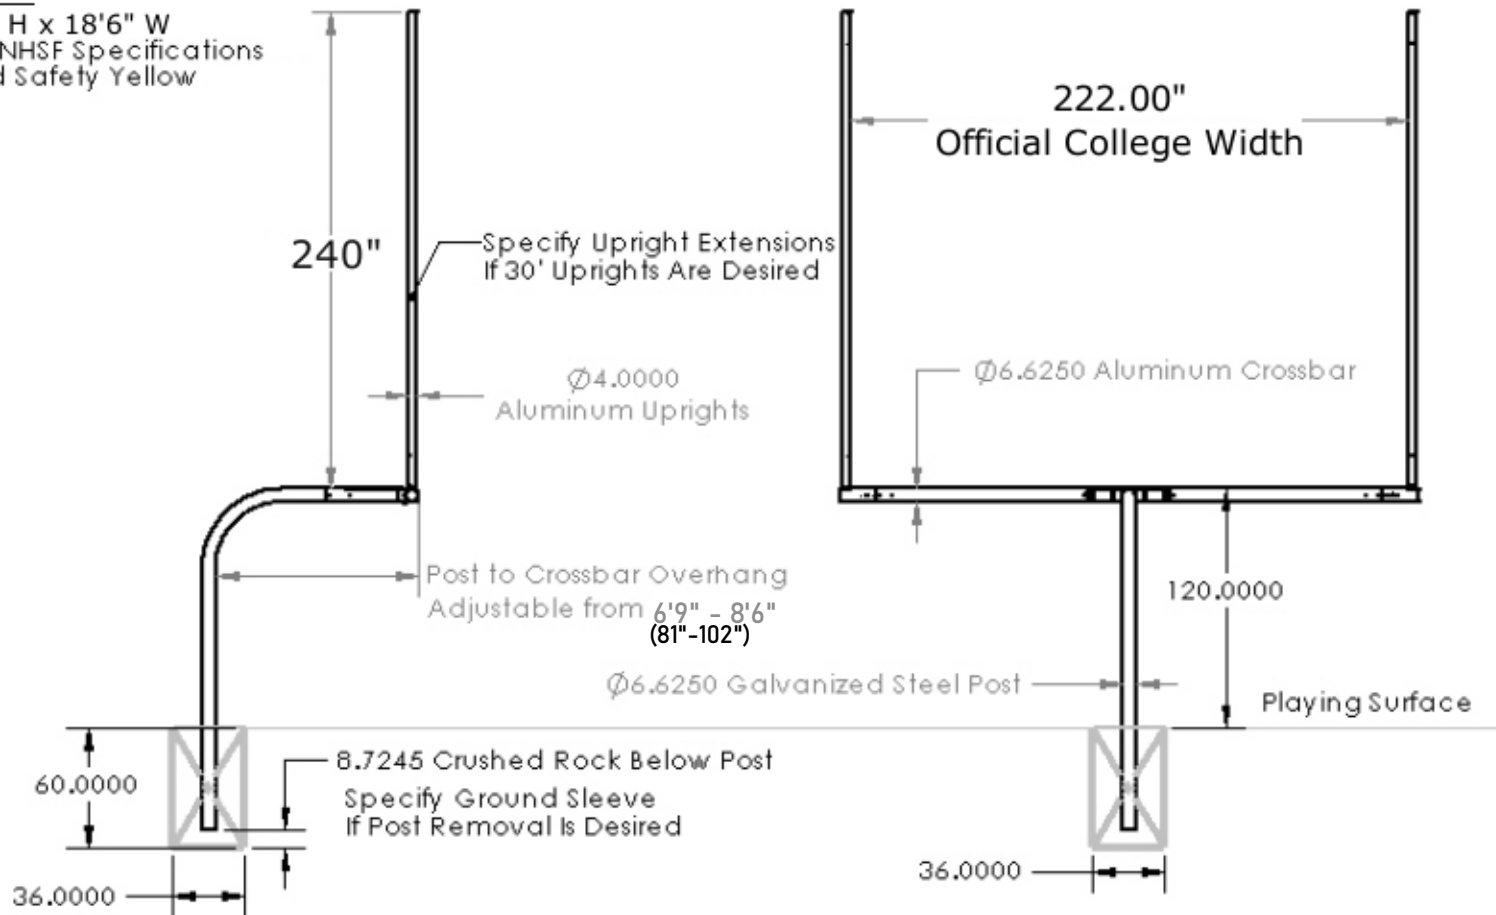

All Pro-CLG

Official Size: 10' H x 18'6" W
 Meets NCAA & NHSF Specifications
 Powder Coated Safety Yellow

PROPRIETARY AND CONFIDENTIAL
 THE INFORMATION CONTAINED IN THE
 DRAWING IS THE SOLE PROPERTY OF
 FIRST TEAM SPORTS, INC. ANY
 REPRODUCTION IN PART OR AS A WHOLE
 WITHOUT THE WRITTEN PERMISSION OF
 FIRST TEAM SPORTS, INC. IS
 PROHIBITED.

UNLESS OTHERWISE SPECIFIED:		NAME	DATE
DIMENSIONS ARE IN INCHES		DRAWN	JJR
TOLERANCES:		CHECKED	
FRACTIONS: ±		ENG. APPR.	
ANGULAR: MACH ± BEND ±		MFG. APPR.	
TWO PLACE DECIMAL ±		Q.A.	
THREE PLACE DECIMAL ±		COMMENTS:	
INTERPRET GEOMETRIC TOLERANCING PER:			
MATERIAL: Steel & Alum.			
NEXT ASSY	USED ON		
APPLICATION	DO NOT SCALE DRAWING		

TITLE:		
First Team Sports, Inc.		
SIZE	DWG. NO.	REV
A	All Pro-CLG	
SCALE: 1:85	WEIGHT	SHEET 1 OF 1

5 4 3 2 1