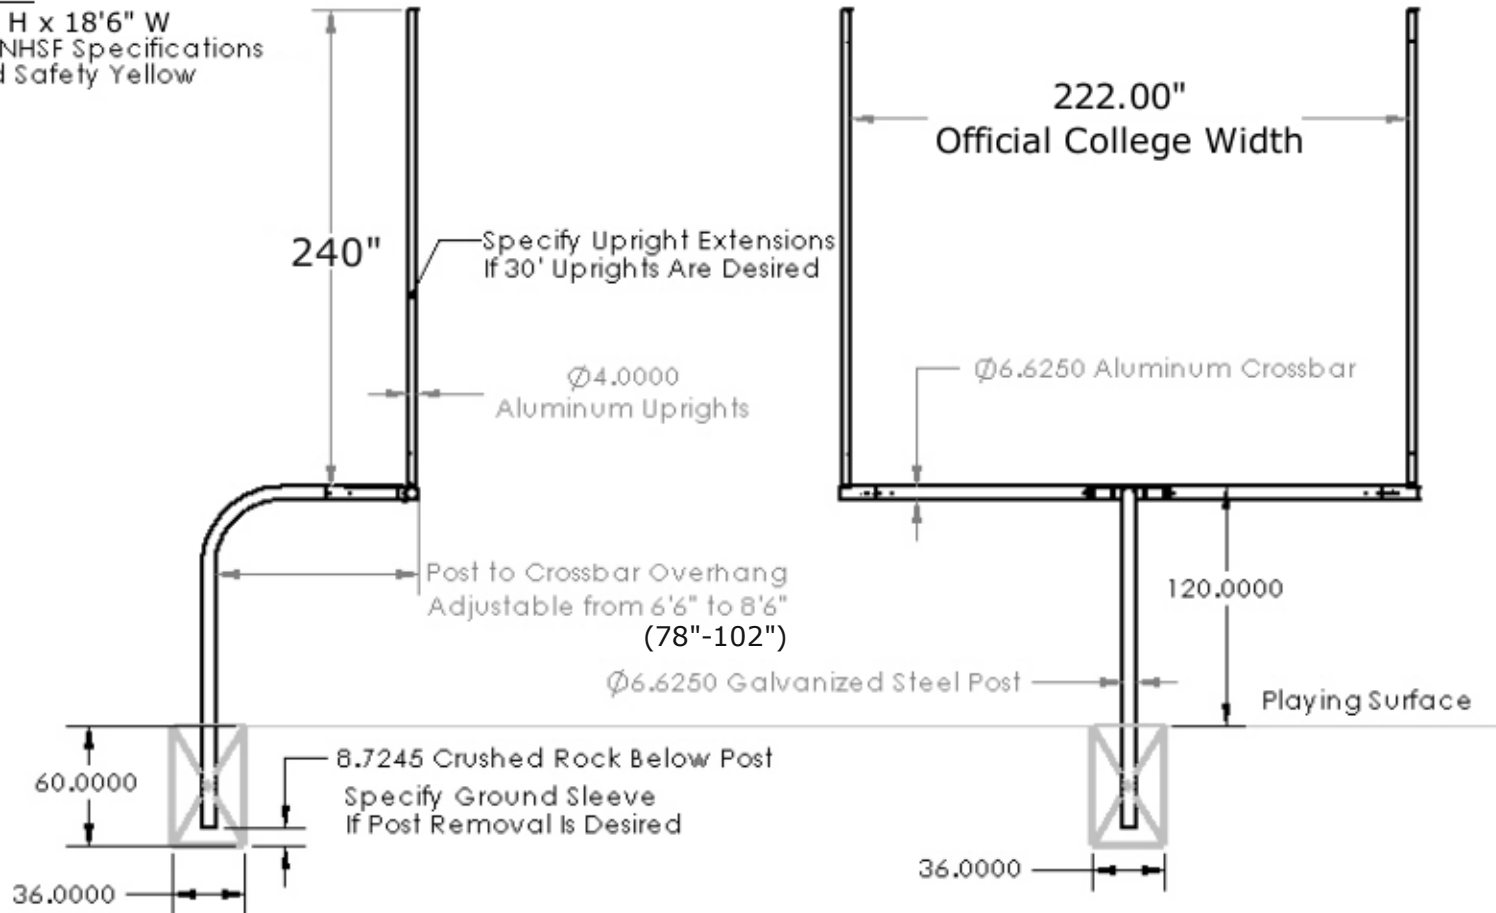

# All Pro-CLG

Official Size: 10' H x 18'6" W  
 Meets NCAA & NHSF Specifications  
 Powder Coated Safety Yellow

PROPRIETARY AND CONFIDENTIAL  
 THE INFORMATION CONTAINED IN THE  
 DRAWING IS THE SOLE PROPERTY OF  
 FIRST TEAM SPORTS, INC. ANY  
 REPRODUCTION IN PART OR AS A WHOLE  
 WITHOUT THE WRITTEN PERMISSION OF  
 FIRST TEAM SPORTS, INC. IS  
 PROHIBITED.

		UNLESS OTHERWISE SPECIFIED:		NAME	DATE
		DIMENSIONS ARE IN INCHES		DRAWN	JJR
		TOLERANCES:		CHECKED	
		FRACTIONS: ±		ENG. APPR.	
		ANGULAR: MACH ± BEND ±		MFG. APPR.	
		TWO PLACE DECIMAL ±		Q.A.	
		THREE PLACE DECIMAL ±		COMMENTS:	
		INTERPRET GEOMETRIC TOLERANCING PER:			
		MATERIAL: Steel & Alum.			
		FINISH:			
NEXT ASSY	USED ON				
		APPLICATION			
		DO NOT SCALE DRAWING			

TITLE:  
 First Team Sports, Inc.

SIZE	DWG. NO.	REV
<b>A</b>	<b>All Pro-CLG</b>	
SCALE: 1:85	WEIGHT	SHEET 1 OF 1

5 4 3 2 1