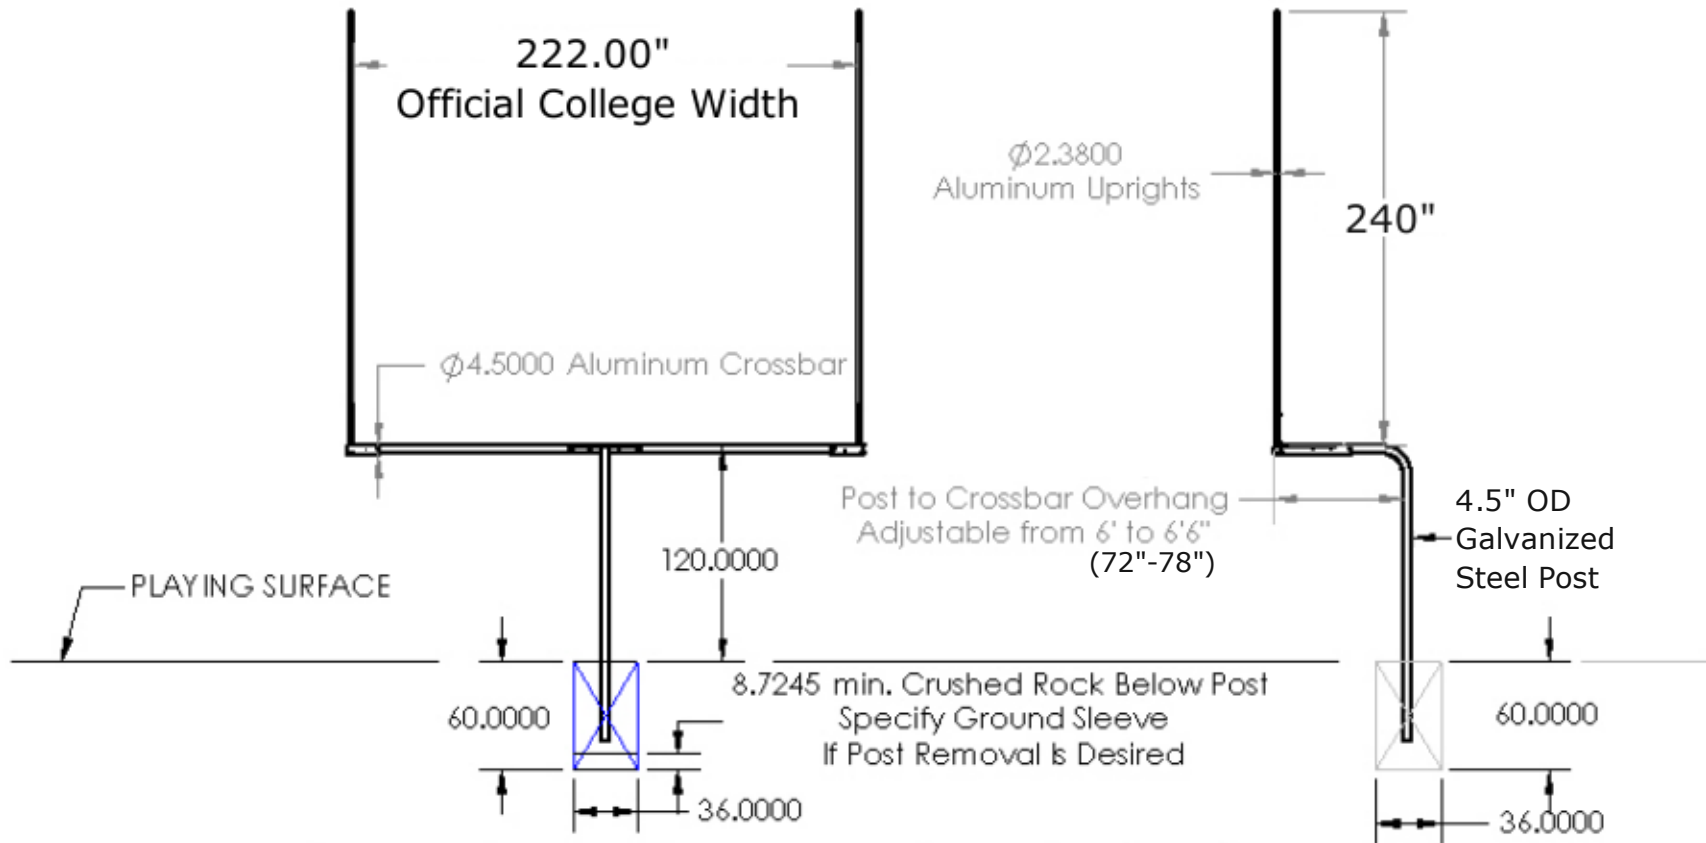

All Star-CLG

Official Size 10' H x 18'6" W
 Meets NCAA & NHSF Specifications
 Powdercoated Safety Yellow

PROPRIETARY AND CONFIDENTIAL
 THE INFORMATION CONTAINED IN THIS DRAWING IS THE SOLE PROPERTY OF FIRST TEAM SPORTS, INC. ANY REPRODUCTION IN PART OR AS A WHOLE WITHOUT THE WRITTEN PERMISSION OF FIRST TEAM SPORTS, INC. IS PROHIBITED.

UNLESS OTHERWISE SPECIFIED:		NAME	DATE
DIMENSIONS ARE IN INCHES		DRAWN	JIF
TOLERANCES:		CHECKED	
FRACTIONAL		ENG APPR.	
ANGULAR: MACH ±		MTC APPR.	
TWO PLACE DECIMAL ±		Q.A.	
THREE PLACE DECIMAL ±		COMMENTS:	
INTERPRET GEOMETRIC TOLERANCING PER:			
MATERIAL:			
Steel & Alum.			
FINISH:			
DO NOT SCALE DRAWING			

TITLE:		
First Team Sports, Inc.		
SIZE	DWG. NO.	REV
A	All Star-CLG	
SCALE: 1:192 WEIGHT		SHEET 1 OF 1

5

4

3

2

1