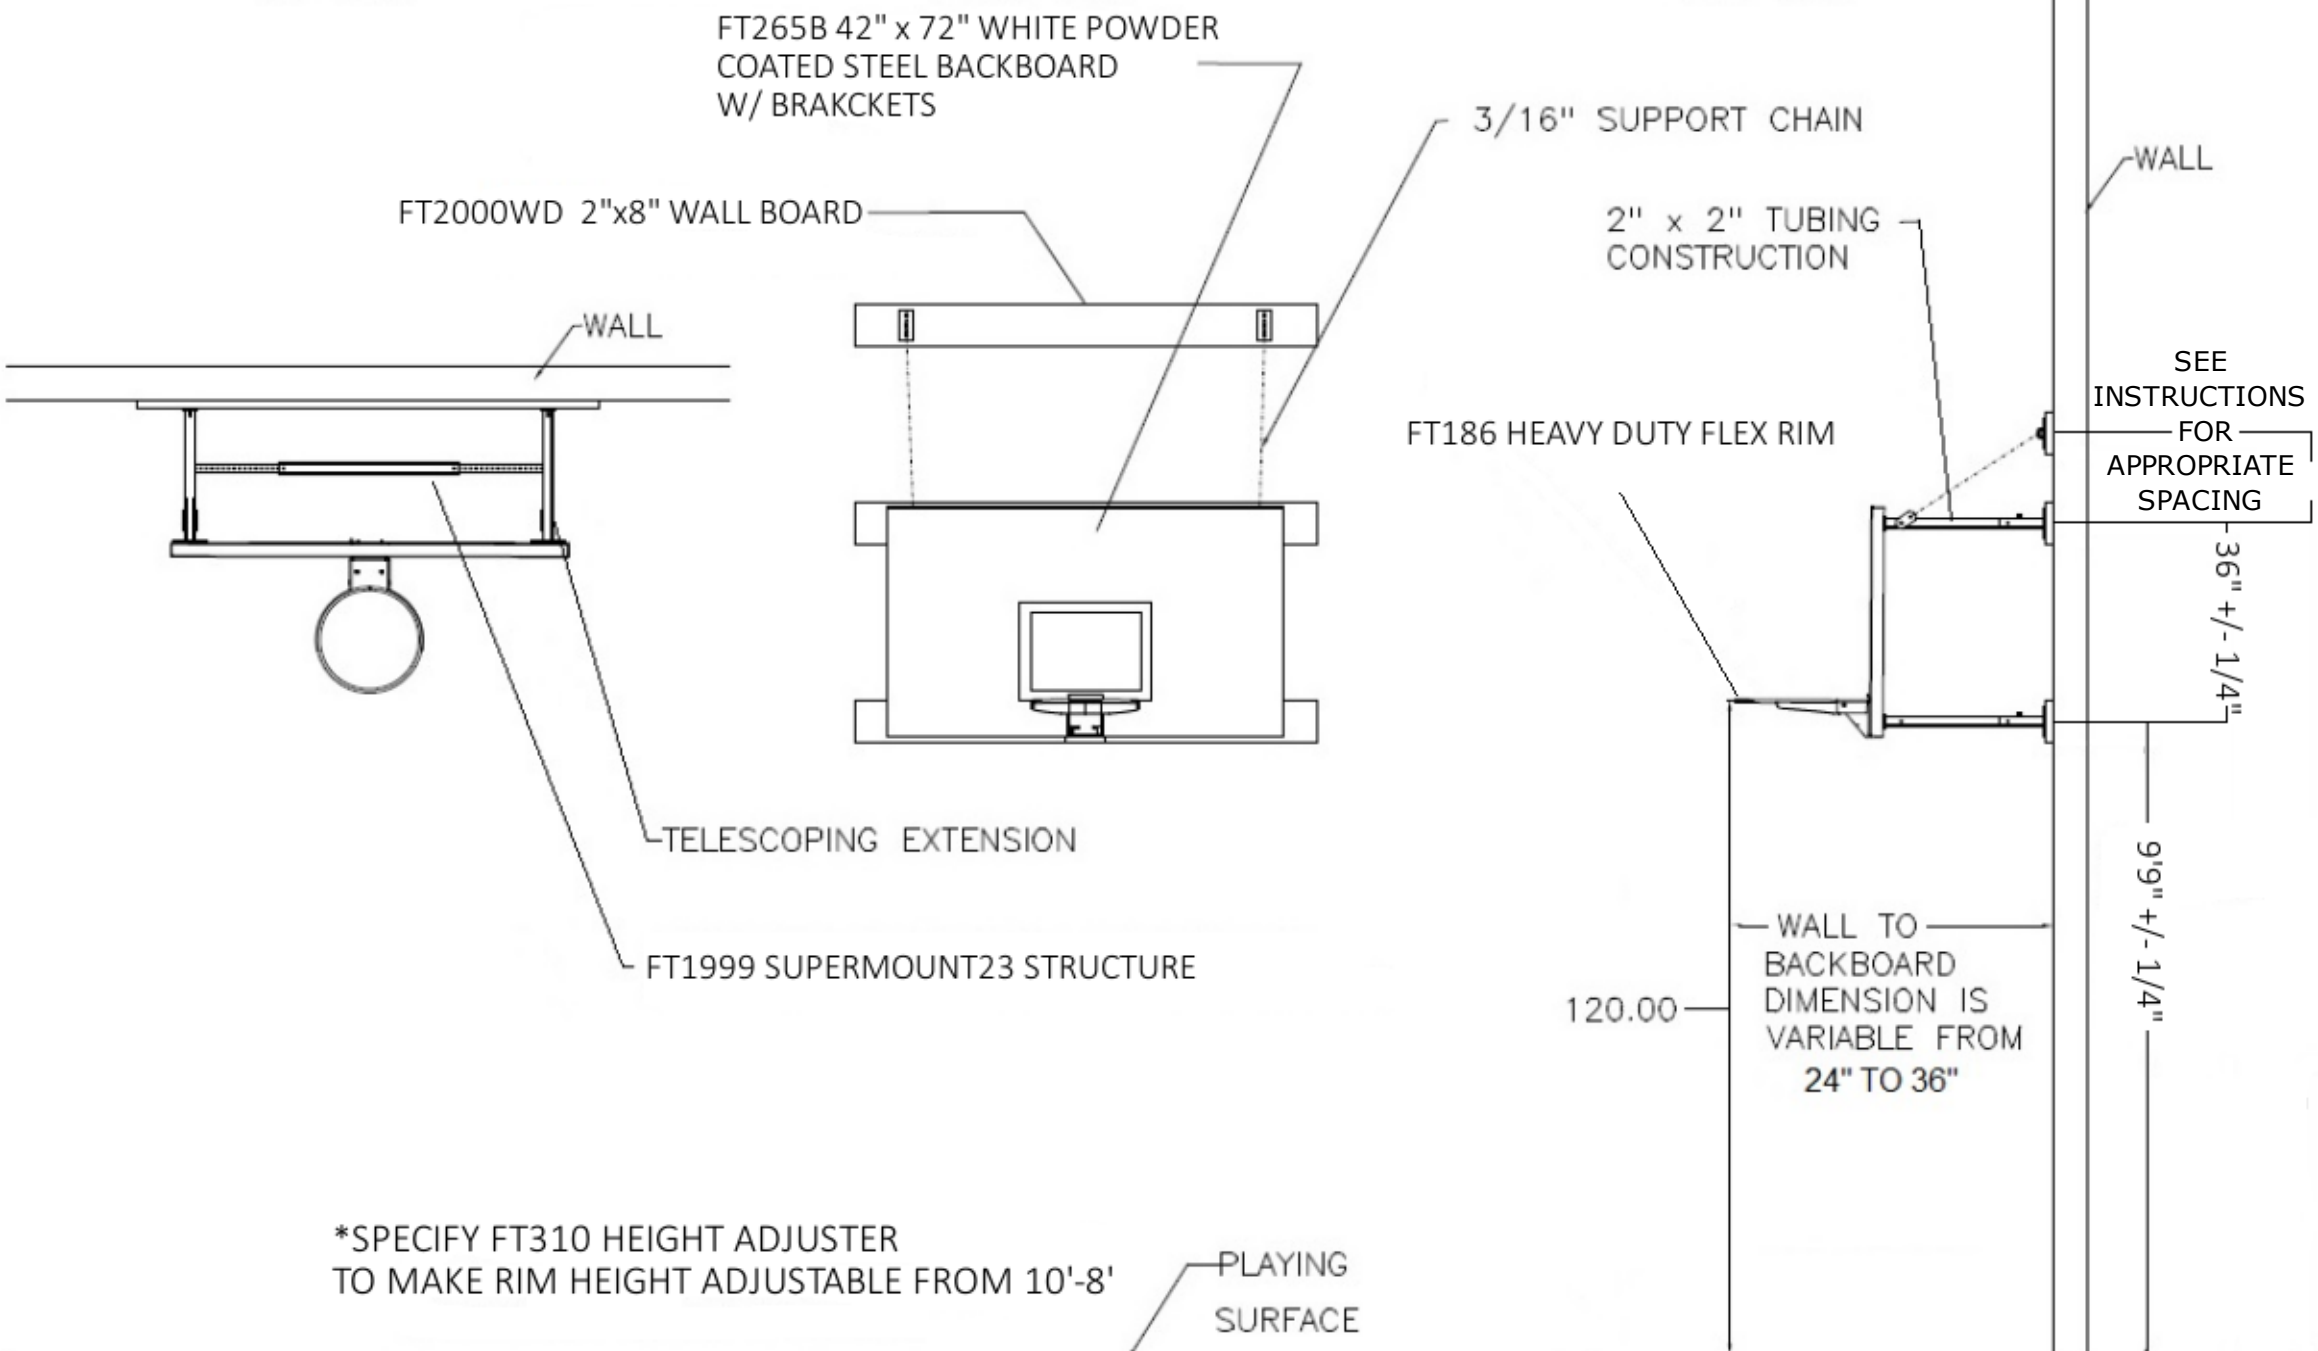

FIRST TEAM SPORTS INC.
HUTCHINSON, KS 67501

1-800-649-3688
www.firstteaminc.com

SUPERMOUNT23 MAGNUM PRODUCT SUBMITTAL

TOP VIEW

FRONT VIEW

SIDE VIEW

*SPECIFY FT310 HEIGHT ADJUSTER
TO MAKE RIM HEIGHT ADJUSTABLE FROM 10'-8'