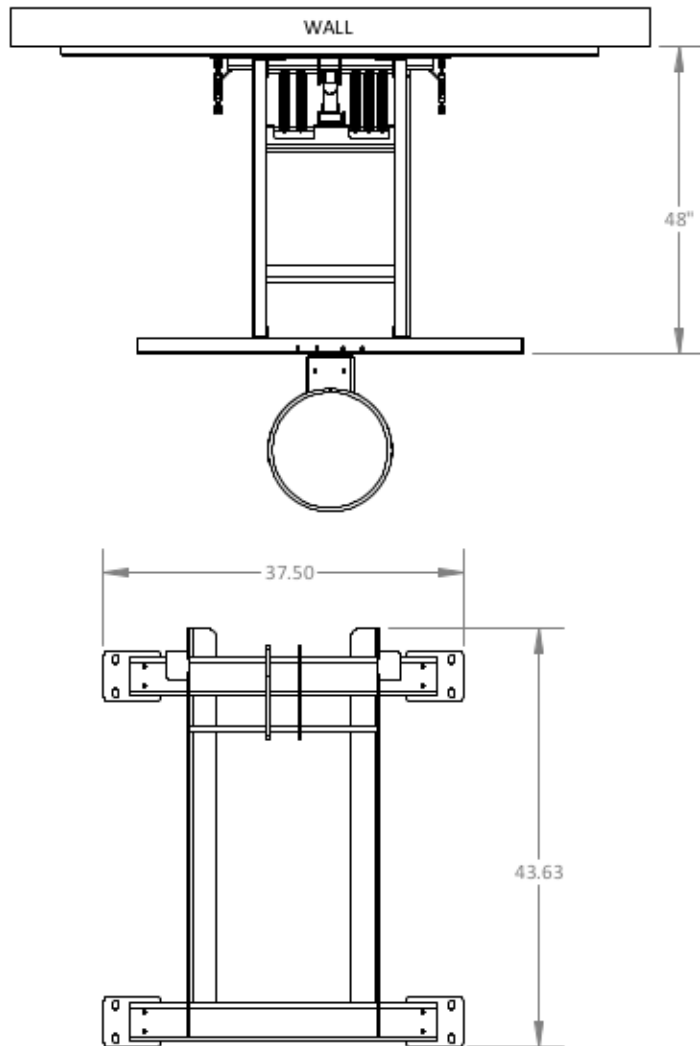

48" OVERHANG INSTALLATION

TOP VIEW

FRONT VIEW

SIDE VIEW

36" OVERHANG INSTALLATION

TOP VIEW

FRONT VIEW

SIDE VIEW