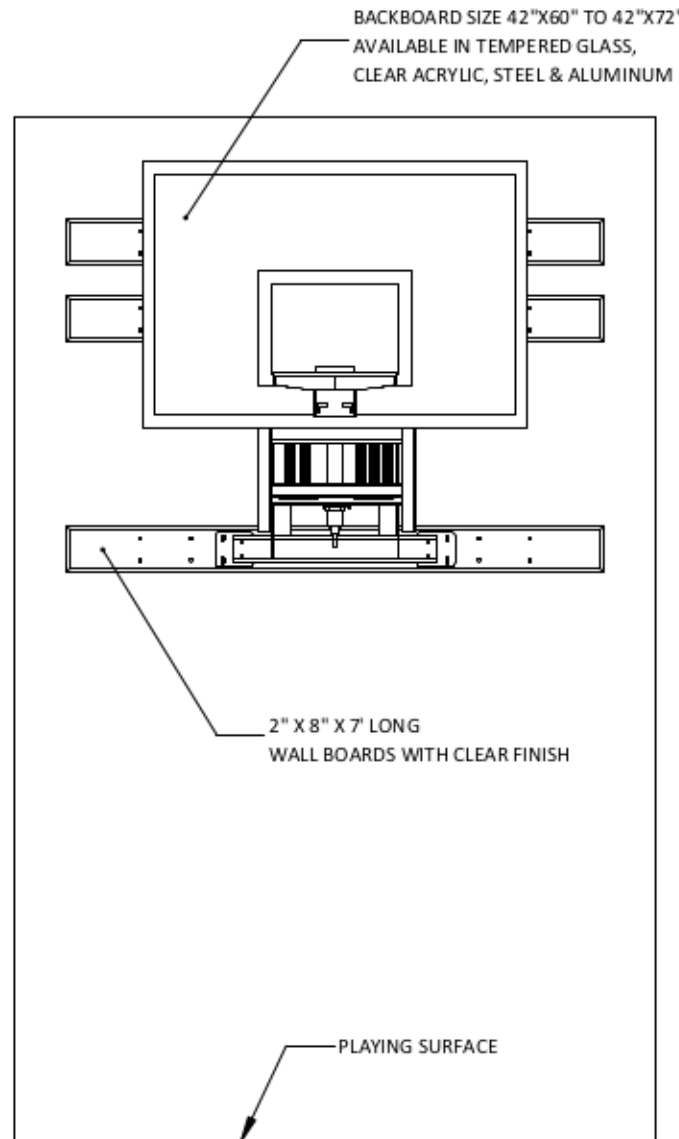

48" OVERHANG INSTALLATION

TOP VIEW

FRONT VIEW

SIDE VIEW

36" OVERHANG INSTALLATION

TOP VIEW

FRONT VIEW

SIDE VIEW