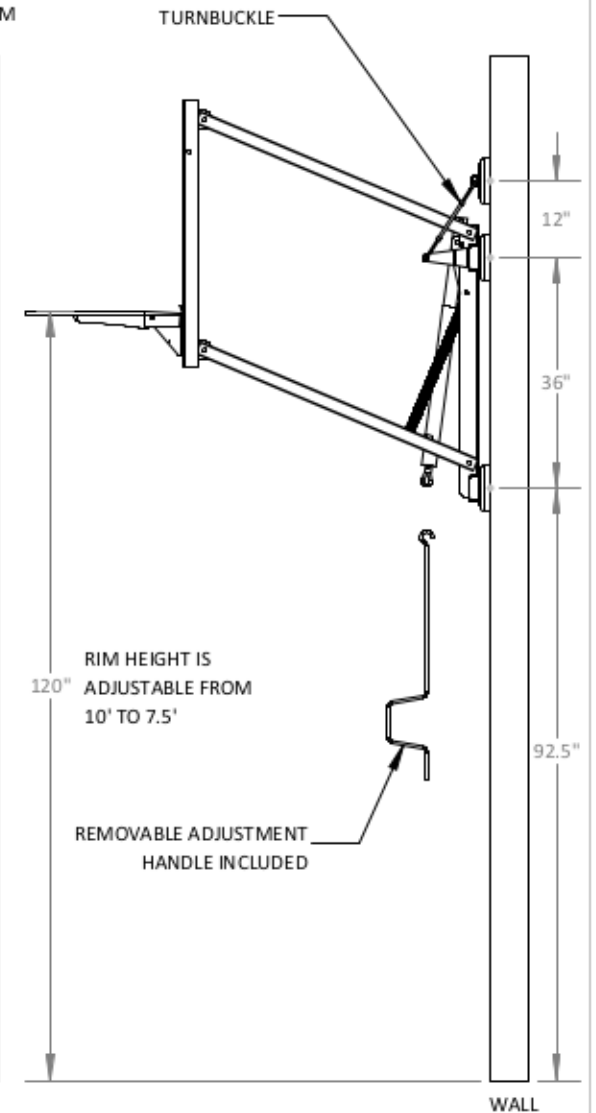

48" OVERHANG INSTALLATION

TOP VIEW

FRONT VIEW

SIDE VIEW

36" OVERHANG INSTALLATION

TOP VIEW

FRONT VIEW

SIDE VIEW