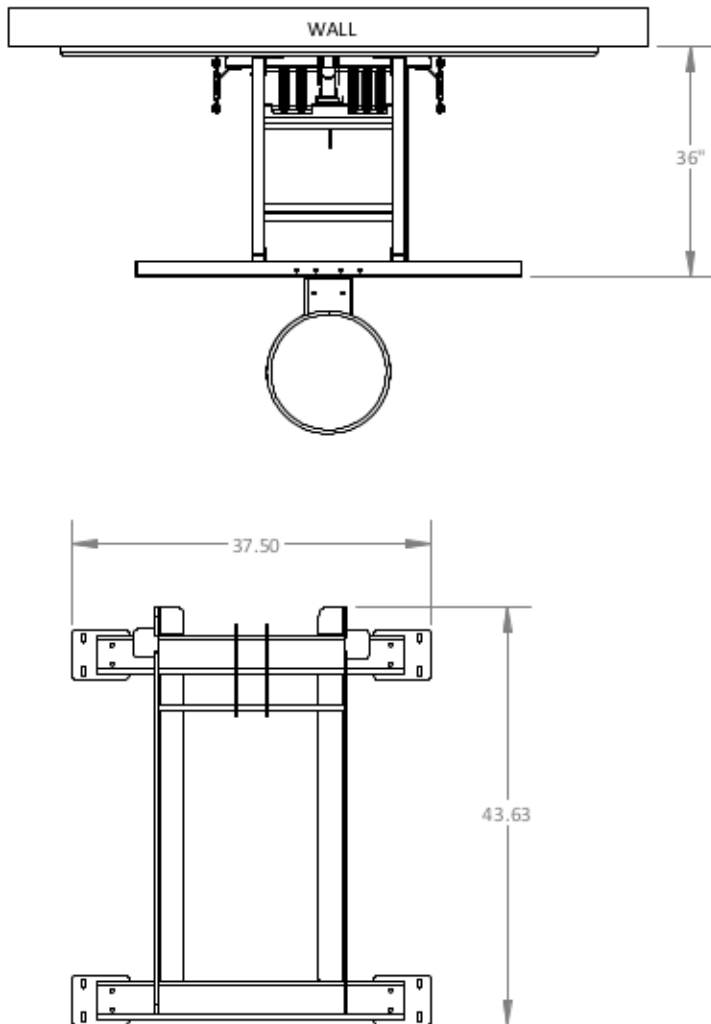

48" OVERHANG INSTALLATION

TOP VIEW

FRONT VIEW

SIDE VIEW

36" OVERHANG INSTALLATION

TOP VIEW

FRONT VIEW

SIDE VIEW