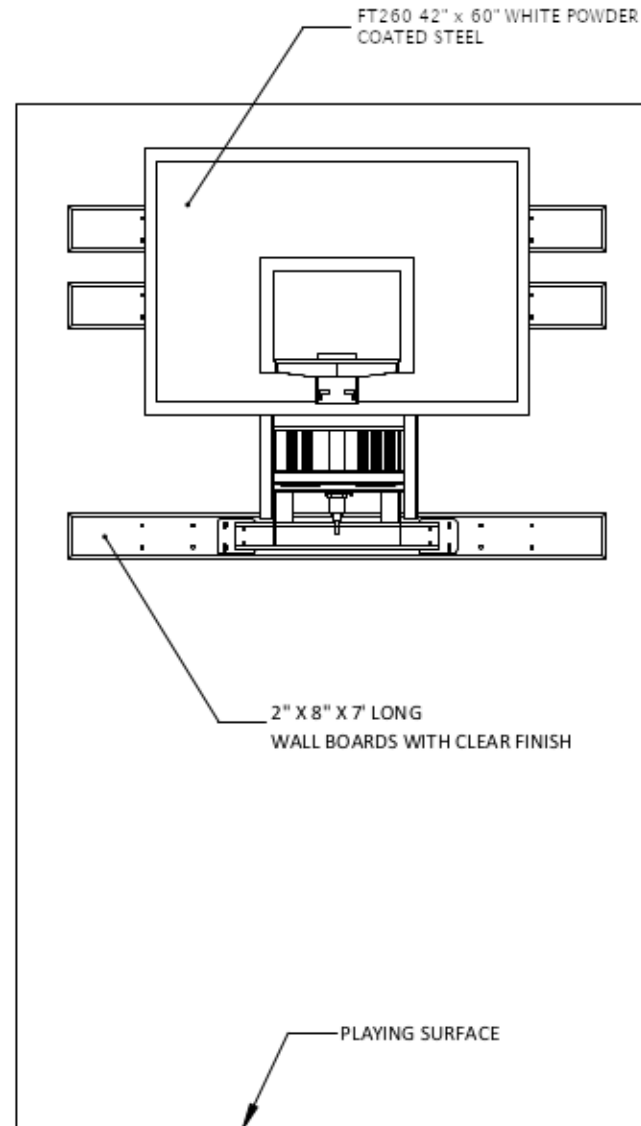

SIDE VIEW

FIRST TEAM SPORTS INC.
HUTCHINSON, KS 67501
1-800-649-3688
www.firstteaminc.com

WALLMONSTER PLAYGROUND
PRODUCT SUBMITTAL
36" OVERHANG INSTALLATION

TOP VIEW

FRONT VIEW

SIDE VIEW