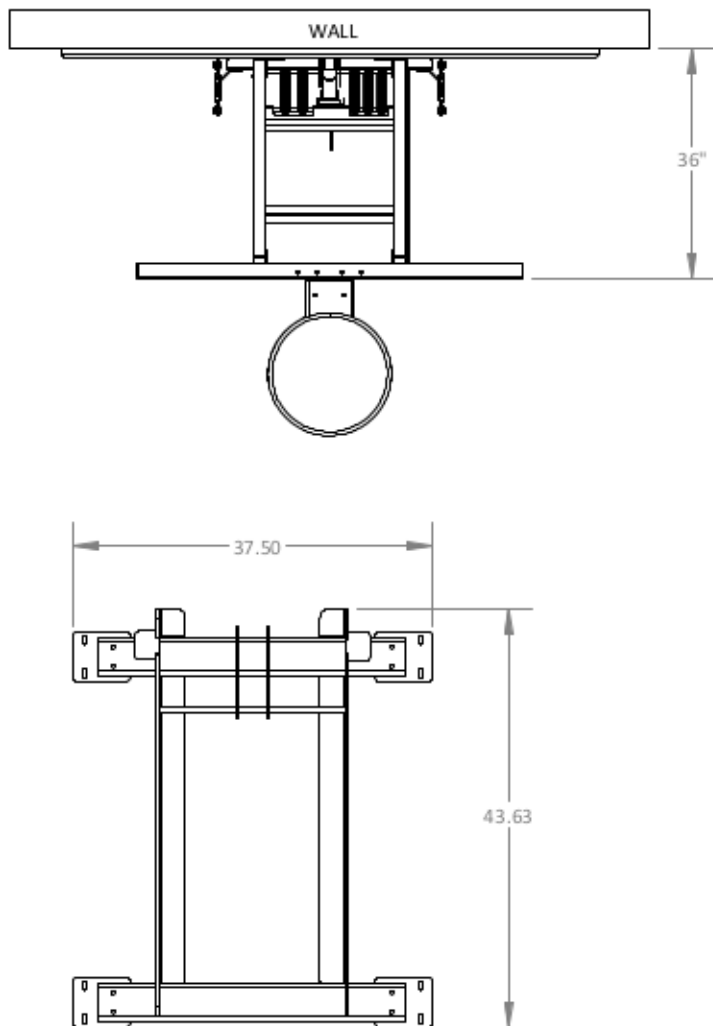

SIDE VIEW

FIRST TEAM SPORTS INC.
HUTCHINSON, KS 67501
1-800-649-3688
www.firstteaminc.com

WALLMONSTER PLAYGROUND
PRODUCT SUBMITTAL
36" OVERHANG INSTALLATION

TOP VIEW

FRONT VIEW

SIDE VIEW