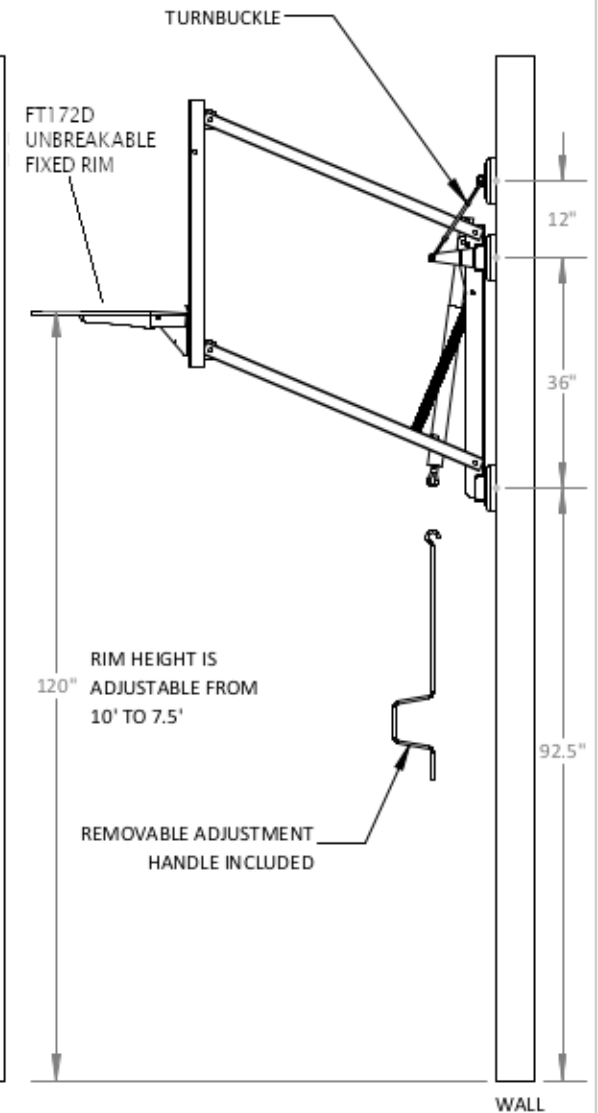

SIDE VIEW

FIRST TEAM SPORTS INC.
HUTCHINSON, KS 67501
1-800-649-3688
www.firstteaminc.com

WALLMONSTER PLAYGROUND
PRODUCT SUBMITTAL
36" OVERHANG INSTALLATION

TOP VIEW

FRONT VIEW

SIDE VIEW