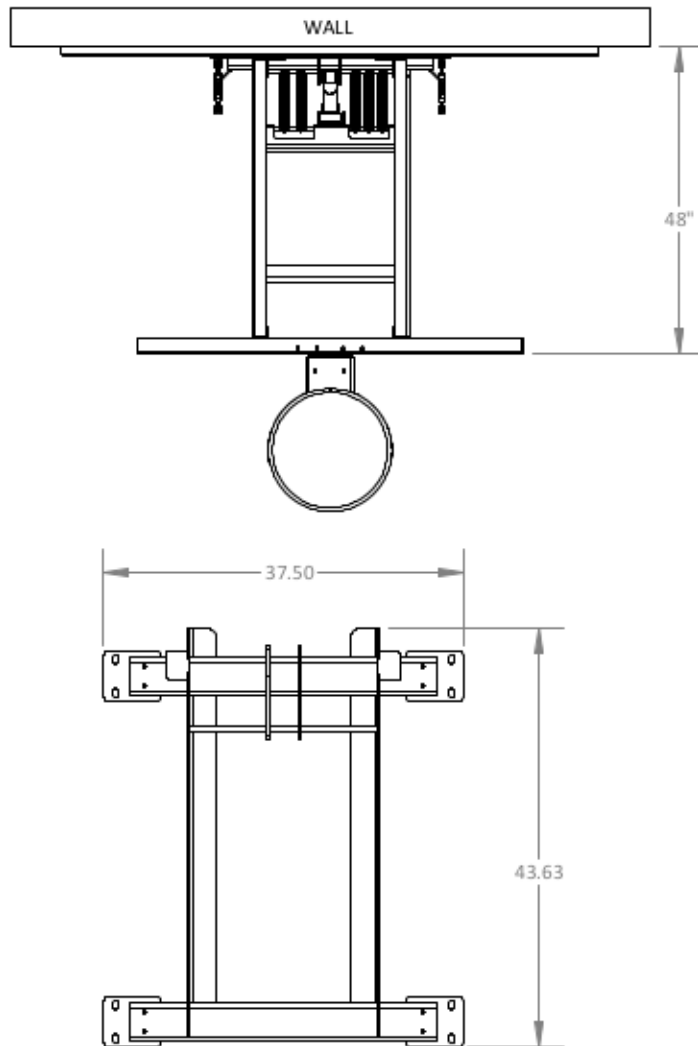

FIRST TEAM SPORTS INC.
HUTCHINSON, KS 67501
1-800-649-3688
www.firstteaminc.com

WALLMONSTER PLAYGROUND
PRODUCT SUBMITTAL
48" OVERHANG INSTALLATION
SCROLL DOWN FOR 36" OVERHANG INSTALLTION

TOP VIEW