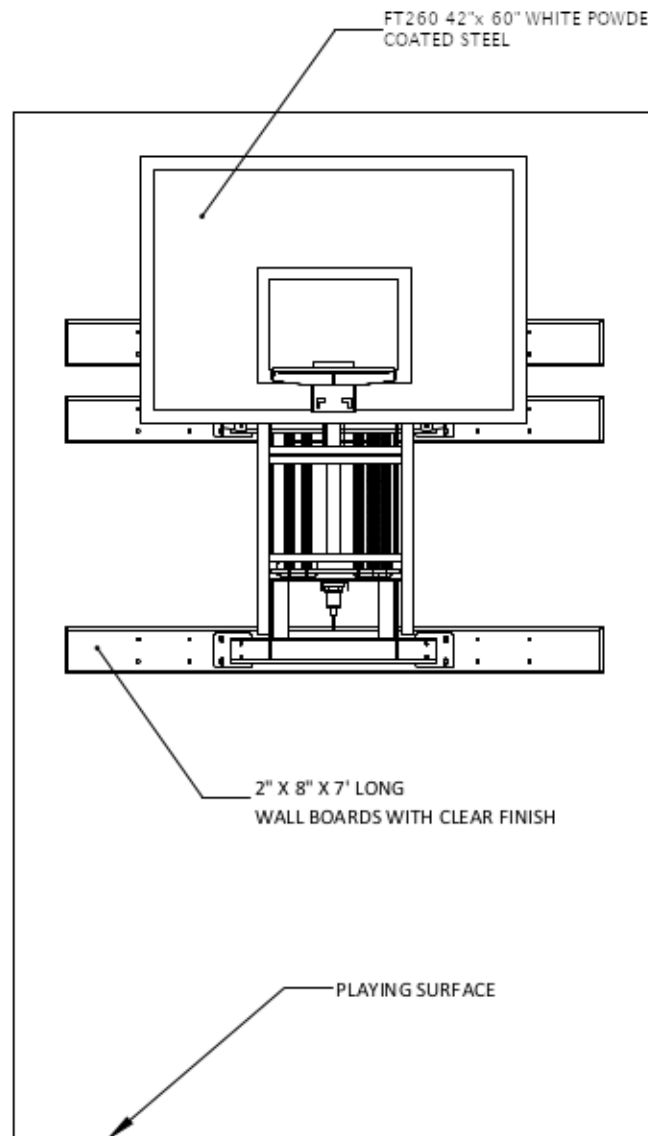

SIDE VIEW

FIRST TEAM SPORTS INC.
HUTCHINSON, KS 67501
1-800-649-3688
www.firstteaminc.com

WALLMONSTER PLAYGROUND
PRODUCT SUBMITTAL
36" OVERHANG INSTALLATION

TOP VIEW

FRONT VIEW

SIDE VIEW