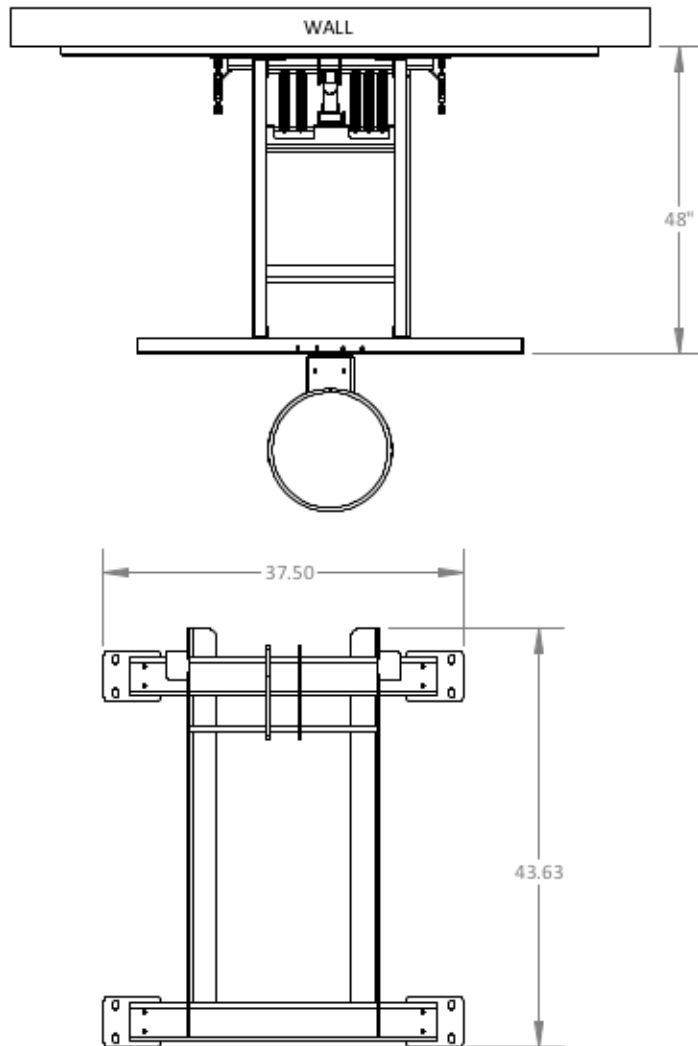

FRONT VIEW

SIDE VIEW

FIRST TEAM SPORTS INC.  
HUTCHINSON, KS 67501  
1-800-649-3688  
www.firstteaminc.com

WALLMONSTER SUPREME  
PRODUCT SUBMITTAL  
36" OVERHANG INSTALLATION

**TOP VIEW**

**FRONT VIEW**

**SIDE VIEW**