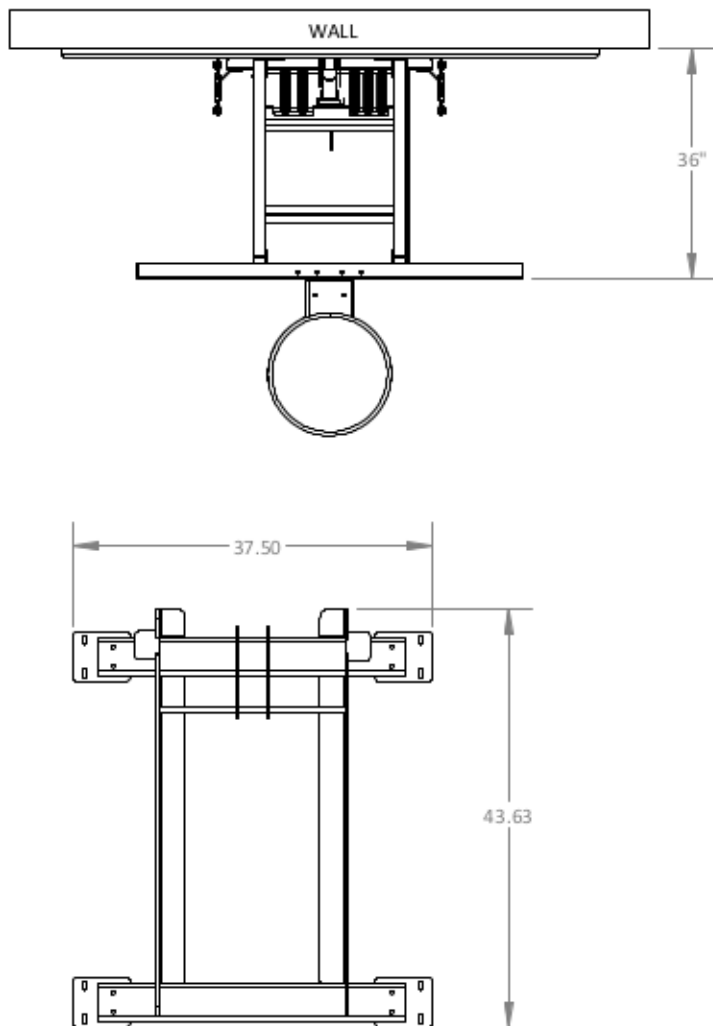

FRONT VIEW

SIDE VIEW

FIRST TEAM SPORTS INC.  
HUTCHINSON, KS 67501  
1-800-649-3688  
www.firstteaminc.com

WALLMONSTER SUPREME  
PRODUCT SUBMITTAL  
36" OVERHANG INSTALLATION

**TOP VIEW**

**FRONT VIEW**

**SIDE VIEW**