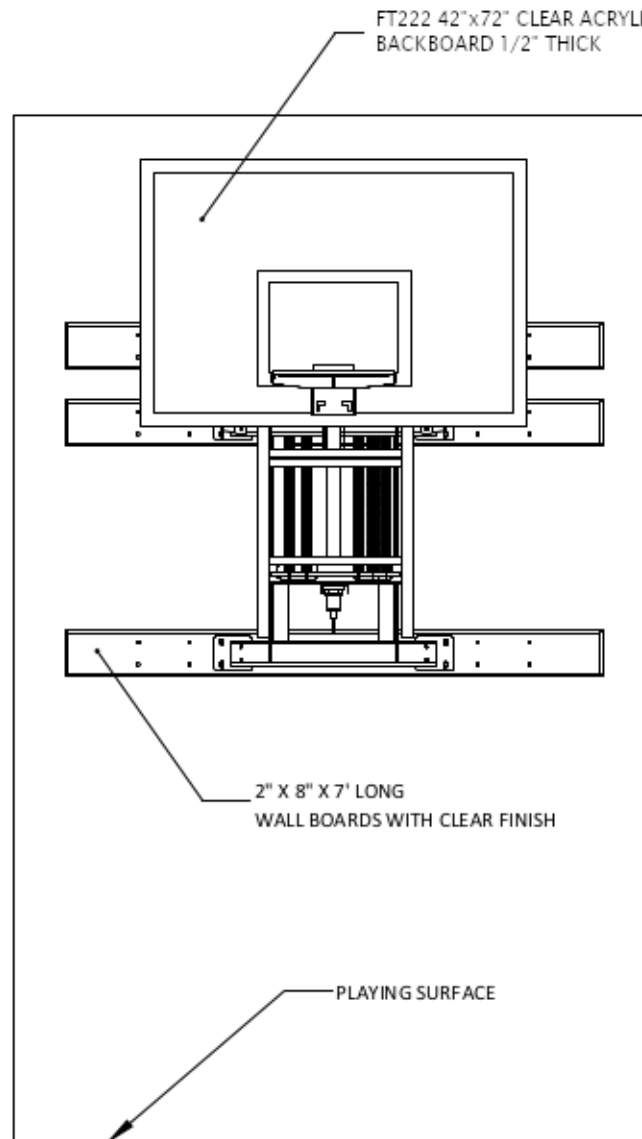

FRONT VIEW

SIDE VIEW

FIRST TEAM SPORTS INC.  
HUTCHINSON, KS 67501  
1-800-649-3688  
www.firstteaminc.com

WALLMONSTER SUPREME  
PRODUCT SUBMITTAL  
36" OVERHANG INSTALLATION

**TOP VIEW**

**FRONT VIEW**

**SIDE VIEW**