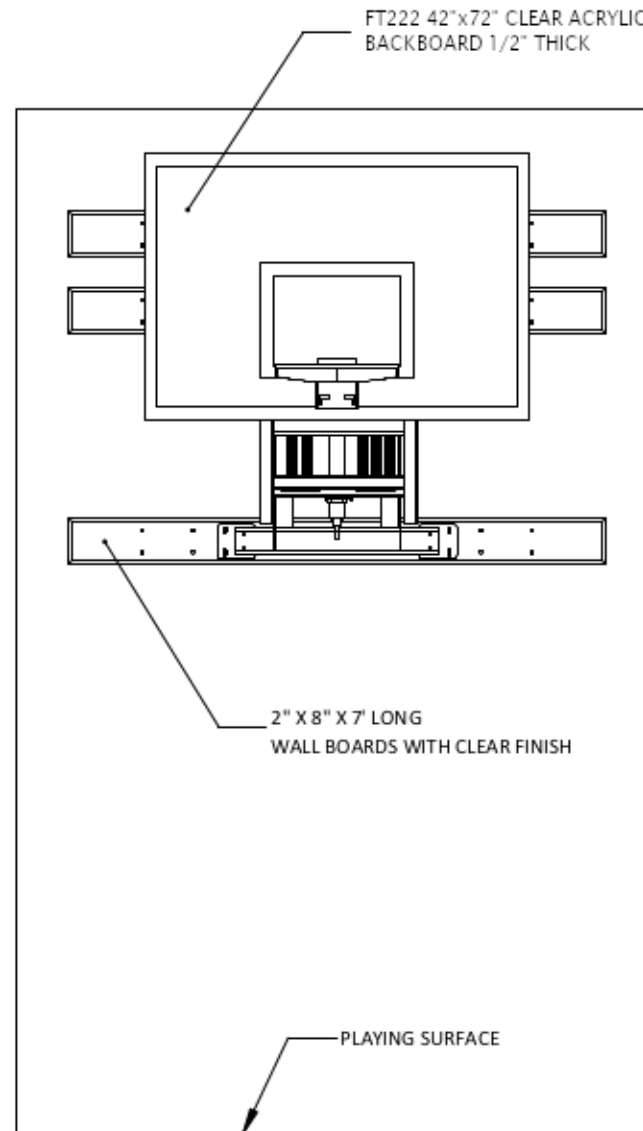

FRONT VIEW

SIDE VIEW

FIRST TEAM SPORTS INC.  
HUTCHINSON, KS 67501  
1-800-649-3688  
www.firstteaminc.com

WALLMONSTER SUPREME  
PRODUCT SUBMITTAL  
36" OVERHANG INSTALLATION

**TOP VIEW**

**FRONT VIEW**

**SIDE VIEW**