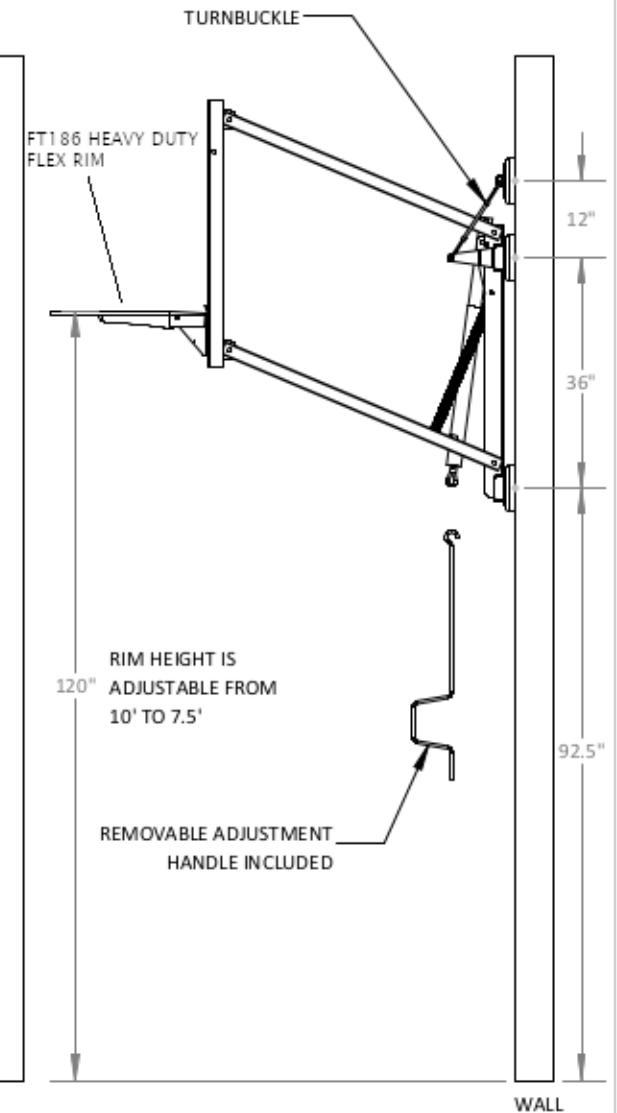

FRONT VIEW

SIDE VIEW

FIRST TEAM SPORTS INC.  
HUTCHINSON, KS 67501  
1-800-649-3688  
www.firstteaminc.com

WALLMONSTER SUPREME  
PRODUCT SUBMITTAL  
36" OVERHANG INSTALLATION

**TOP VIEW**

**FRONT VIEW**

**SIDE VIEW**