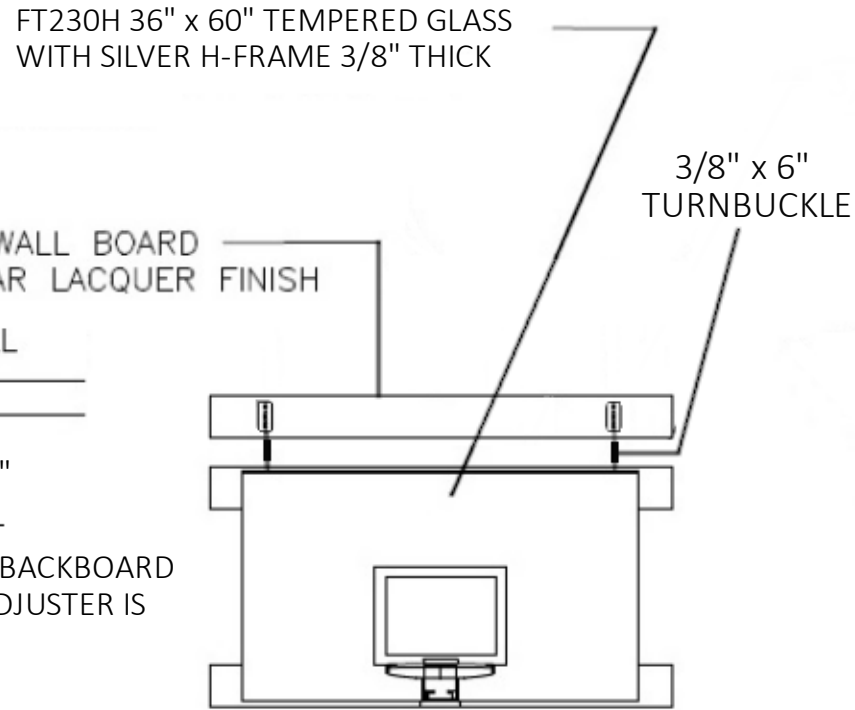

FIRST TEAM SPORTS INC.
HUTCHINSON, KS 67501

1-800-649-3688
www.firstteaminc.com

SUPERMOUNT01 PRO PRODUCT SUBMITTAL

TOP VIEW

FRONT VIEW

SIDE VIEW

SPECIFY FT300 HEIGHT ADJUSTER
TO MAKE REIM HEIGHT ADJUSTABLE FROM 10'-8"
(HEIGHT ADJUSTER IS 3" THICK)

PLAYING
SURFACE