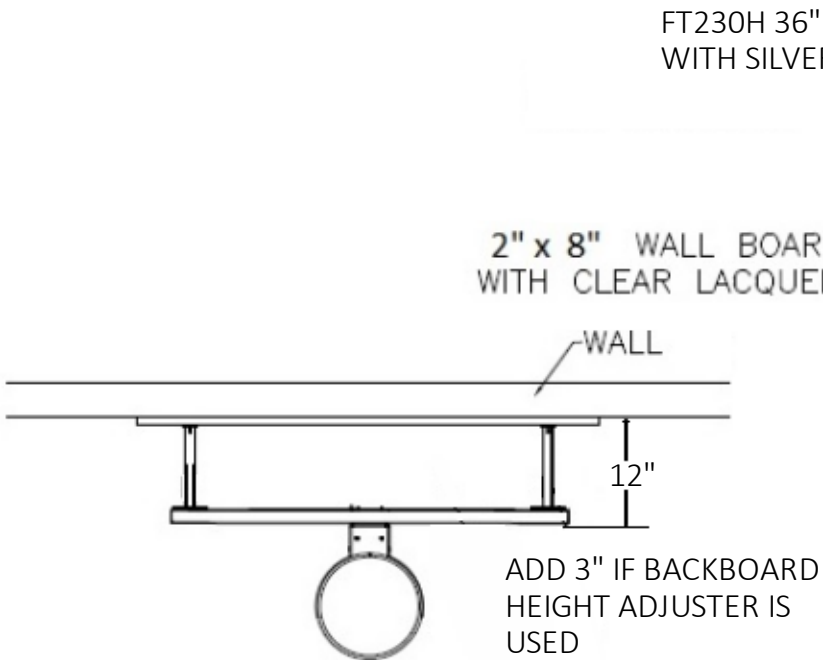

FIRST TEAM SPORTS INC.
HUTCHINSON, KS 67501

1-800-649-3688
www.firstteaminc.com

SUPERMOUNT01 PRO PRODUCT SUBMITTAL

TOP VIEW

FRONT VIEW

SIDE VIEW

SPECIFY FT300 HEIGHT ADJUSTER
TO MAKE REIM HEIGHT ADJUSTABLE FROM 10'-8"
(HEIGHT ADJUSTER IS 3" THICK)

PLAYING
SURFACE