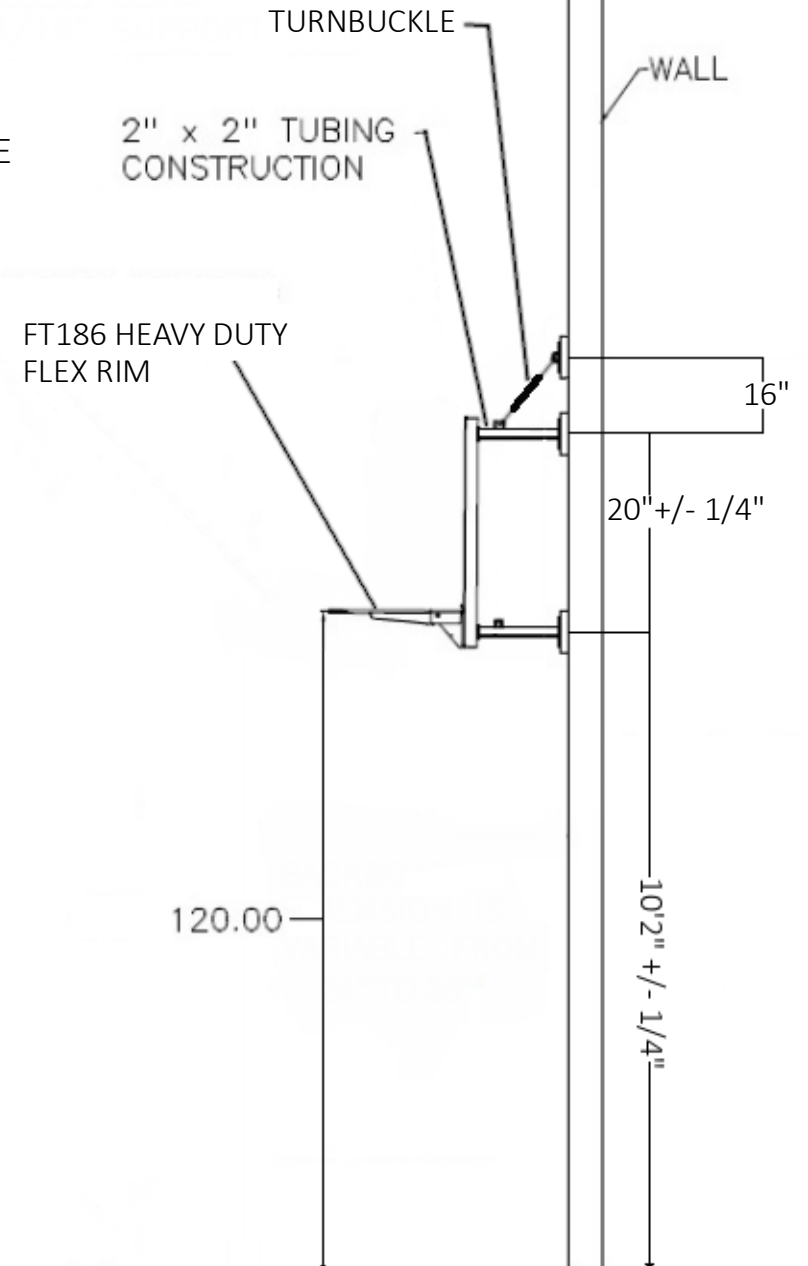

FIRST TEAM SPORTS INC.
HUTCHINSON, KS 67501

1-800-649-3688
www.firstteaminc.com

SUPERMOUNT01 PRO PRODUCT SUBMITTAL

TOP VIEW

FRONT VIEW

SIDE VIEW

SPECIFY FT300 HEIGHT ADJUSTER
TO MAKE REIM HEIGHT ADJUSTABLE FROM 10'-8"
(HEIGHT ADJUSTER IS 3" THICK)

PLAYING
SURFACE