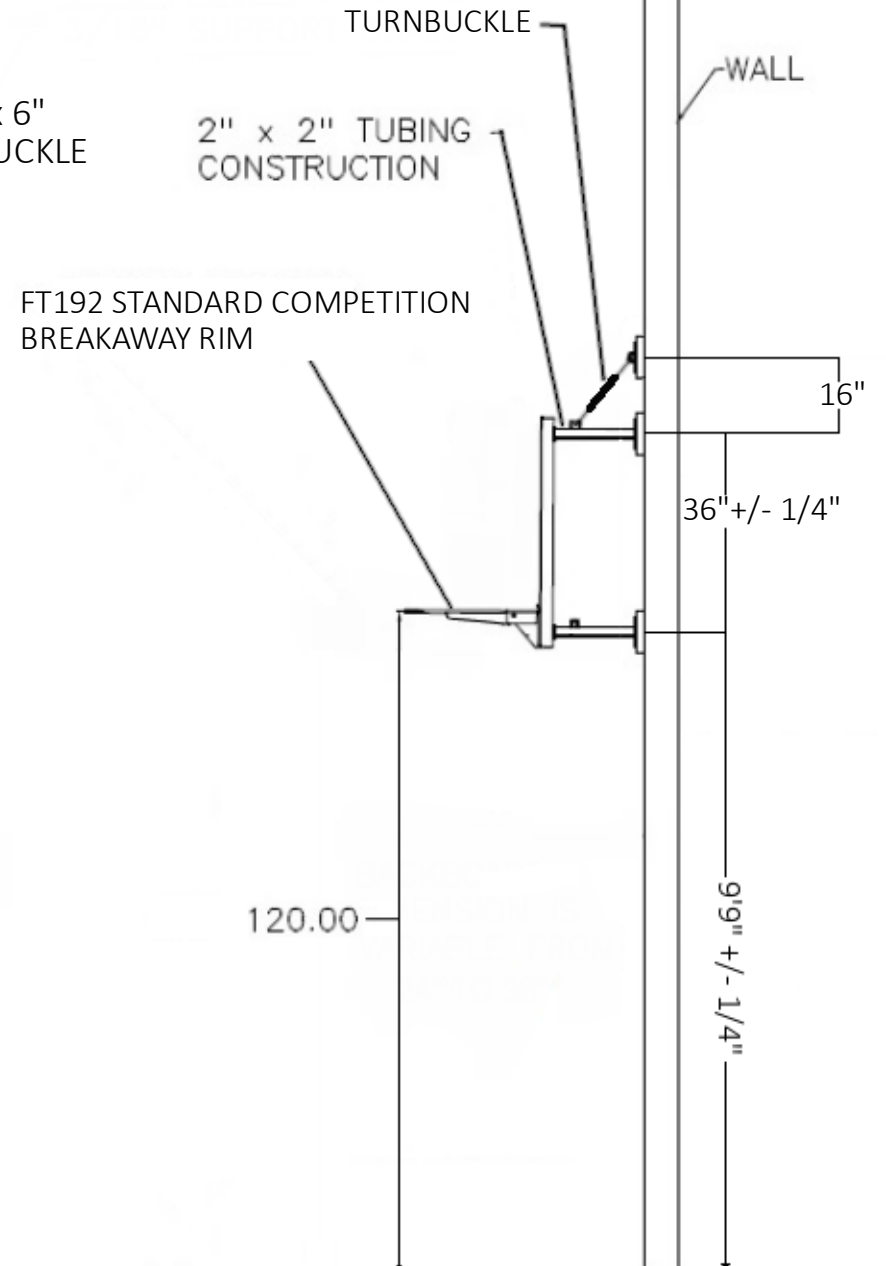

FIRST TEAM SPORTS INC.
HUTCHINSON, KS 67501

1-800-649-3688
www.firstteaminc.com

SUPERMOUNT01 TRIUMPH PRODUCT SUBMITTAL

TOP VIEW

FRONT VIEW

SIDE VIEW

SPECIFY FT310 HEIGHT ADJUSTER TO MAKE REIM HEIGHT ADJUSTABLE FROM 10'-8' (HEIGHT ADJUSTER IS 3" THICK)