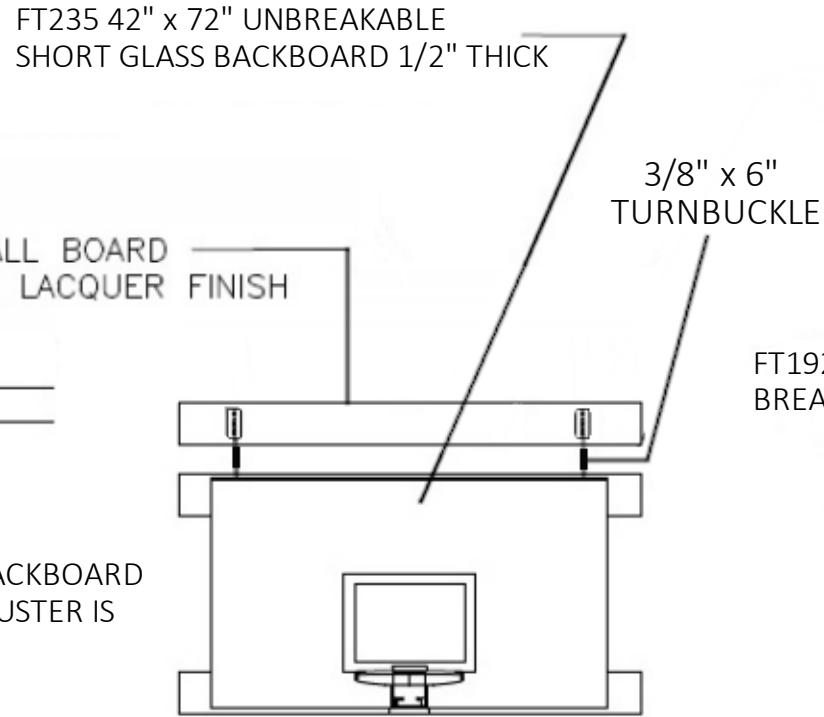

FIRST TEAM SPORTS INC.
HUTCHINSON, KS 67501

1-800-649-3688
www.firstteaminc.com

SUPERMOUNT01 TRIUMPH PRODUCT SUBMITTAL

TOP VIEW

FRONT VIEW

SIDE VIEW

SPECIFY FT310 HEIGHT ADJUSTER TO MAKE REIM HEIGHT ADJUSTABLE FROM 10'-8' (HEIGHT ADJUSTER IS 3" THICK)