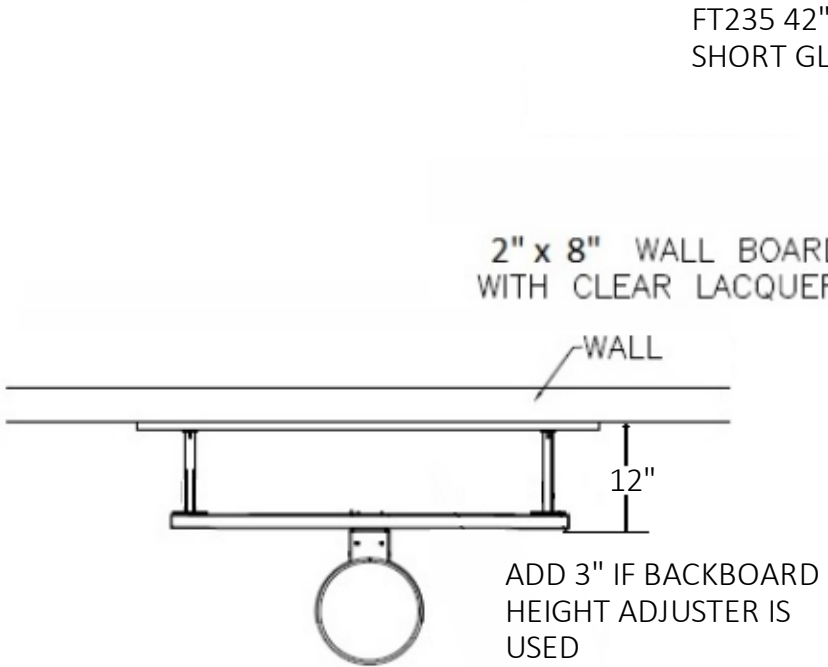

FIRST TEAM SPORTS INC.
HUTCHINSON, KS 67501

1-800-649-3688
www.firstteaminc.com

SUPERMOUNT01 TRIUMPH PRODUCT SUBMITTAL

TOP VIEW

FRONT VIEW

SIDE VIEW

SPECIFY FT310 HEIGHT ADJUSTER TO MAKE REIM HEIGHT ADJUSTABLE FROM 10'-8' (HEIGHT ADJUSTER IS 3" THICK)