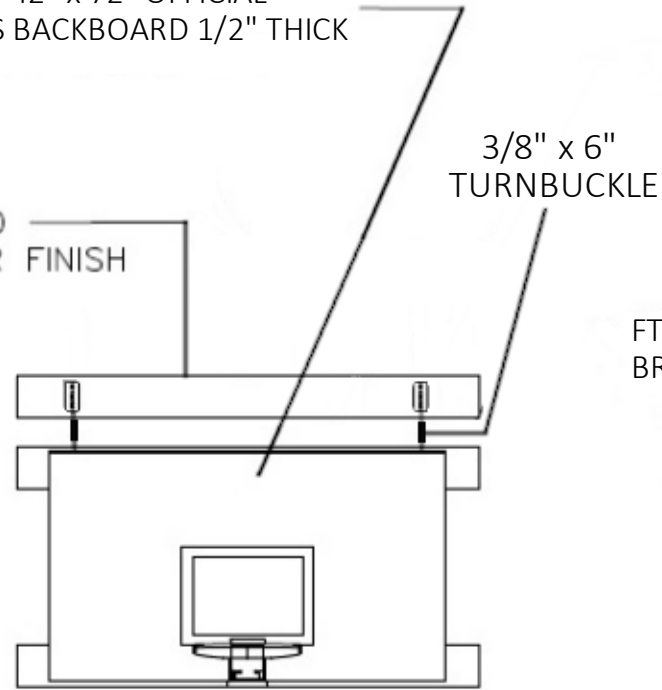

FIRST TEAM SPORTS INC.
HUTCHINSON, KS 67501

1-800-649-3688
www.firstteaminc.com

SUPERMOUNT01 VICTORY PRODUCT SUBMITTAL

TOP VIEW

FRONT VIEW

FT234 42" x 72" OFFICIAL
GLASS BACKBOARD 1/2" THICK

SIDE VIEW

SPECIFY FT310 HEIGHT ADJUSTER
TO MAKE REIM HEIGHT ADJUSTABLE FROM 10'-8'
(HEIGHT ADJUSTER IS 3" THICK)