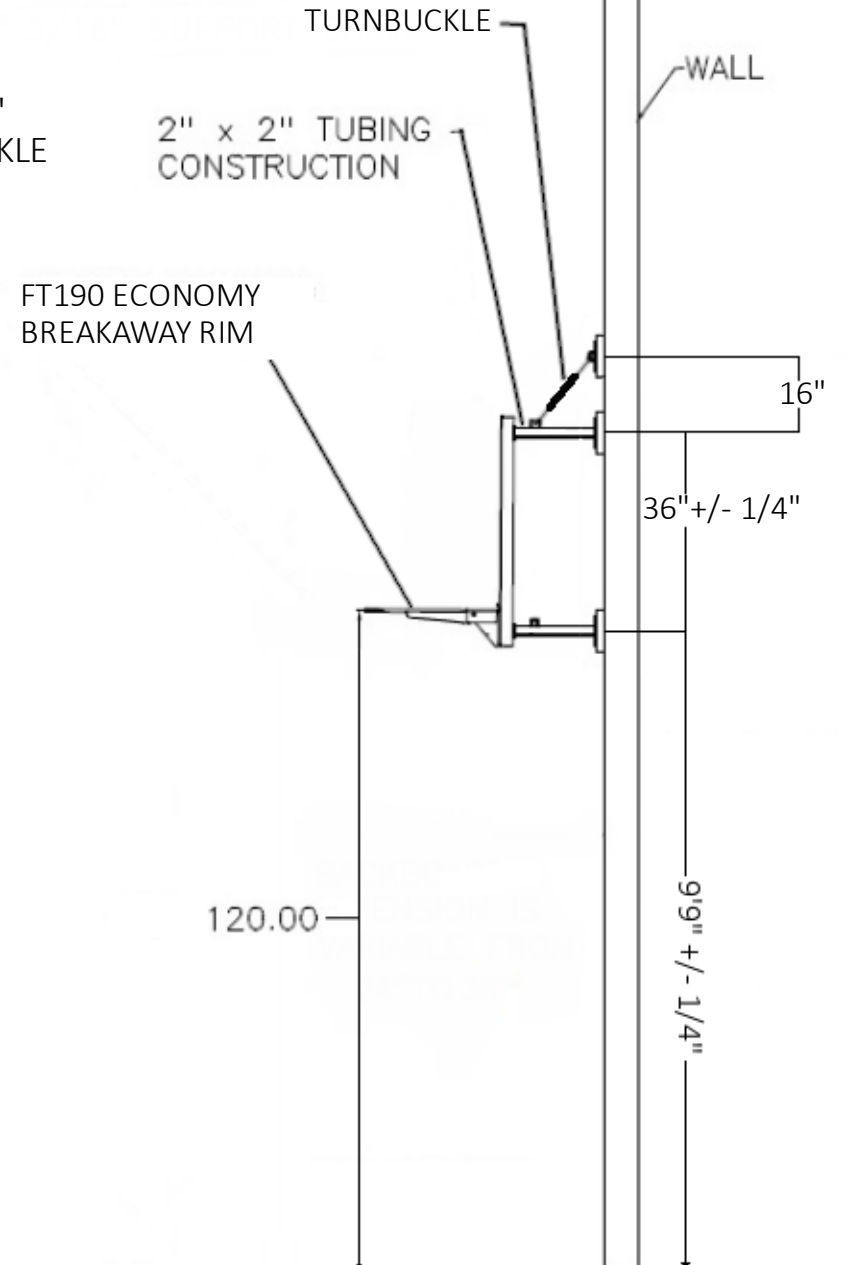

FIRST TEAM SPORTS INC.
HUTCHINSON, KS 67501

1-800-649-3688
www.firstteaminc.com

SUPERMOUNT01 VICTORY PRODUCT SUBMITTAL

TOP VIEW

FRONT VIEW

FT234 42" x 72" OFFICIAL
GLASS BACKBOARD 1/2" THICK

SIDE VIEW

SPECIFY FT310 HEIGHT ADJUSTER
TO MAKE REIM HEIGHT ADJUSTABLE FROM 10'-8'
(HEIGHT ADJUSTER IS 3" THICK)