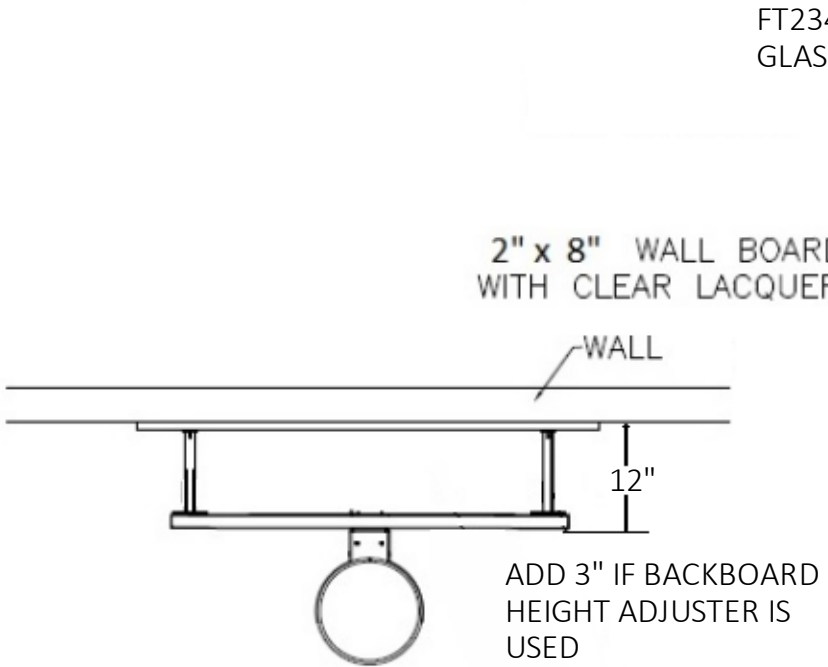

FIRST TEAM SPORTS INC.
HUTCHINSON, KS 67501

1-800-649-3688
www.firstteaminc.com

SUPERMOUNT01 VICTORY PRODUCT SUBMITTAL

TOP VIEW

FRONT VIEW

FT234 42" x 72" OFFICIAL
GLASS BACKBOARD 1/2" THICK

SIDE VIEW

SPECIFY FT310 HEIGHT ADJUSTER
TO MAKE REIM HEIGHT ADJUSTABLE FROM 10'-8'
(HEIGHT ADJUSTER IS 3" THICK)