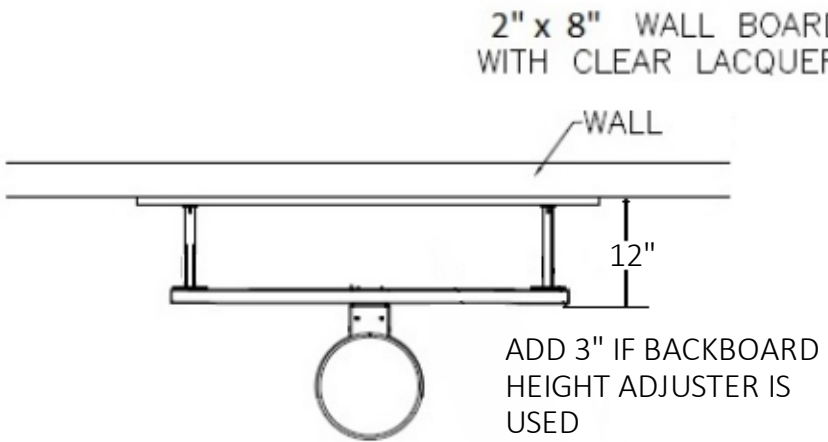

FIRST TEAM SPORTS INC.
HUTCHINSON, KS 67501

1-800-649-3688
www.firstteaminc.com

SUPERMOUNT01 ADVANTAGE PRODUCT SUBMITTAL

TOP VIEW

FRONT VIEW

FT233 39" x 54" FAN-SHAPED
TEMPERED GLASS 1/2" THICK

SIDE VIEW

SPECIFY FT300 HEIGHT ADJUSTER
TO MAKE REIM HEIGHT ADJUSTABLE FROM 10'-8'
(HEIGHT ADJUSTER IS 3" THICK)

PLAYING
SURFACE