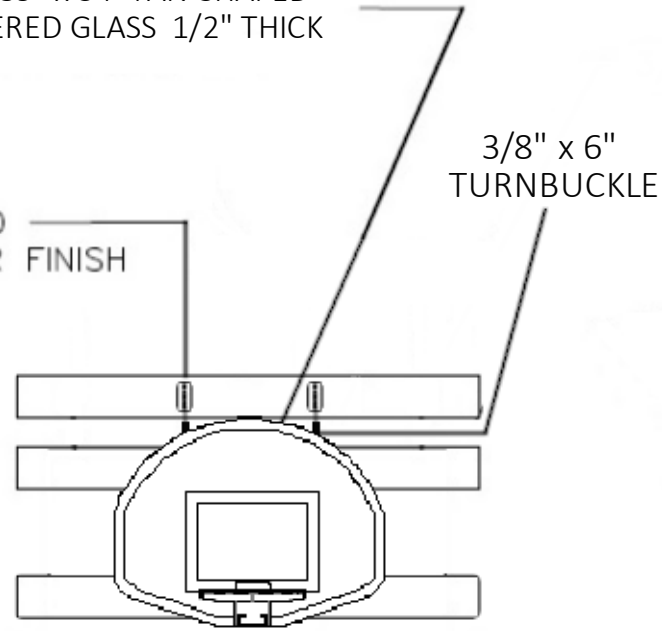

FIRST TEAM SPORTS INC.
HUTCHINSON, KS 67501

1-800-649-3688
www.firstteaminc.com

SUPERMOUNT01 ADVANTAGE PRODUCT SUBMITTAL

TOP VIEW

FRONT VIEW

FT233 39" x 54" FAN-SHAPED
TEMPERED GLASS 1/2" THICK

SIDE VIEW

SPECIFY FT300 HEIGHT ADJUSTER
TO MAKE REIM HEIGHT ADJUSTABLE FROM 10'-8'
(HEIGHT ADJUSTER IS 3" THICK)

PLAYING
SURFACE