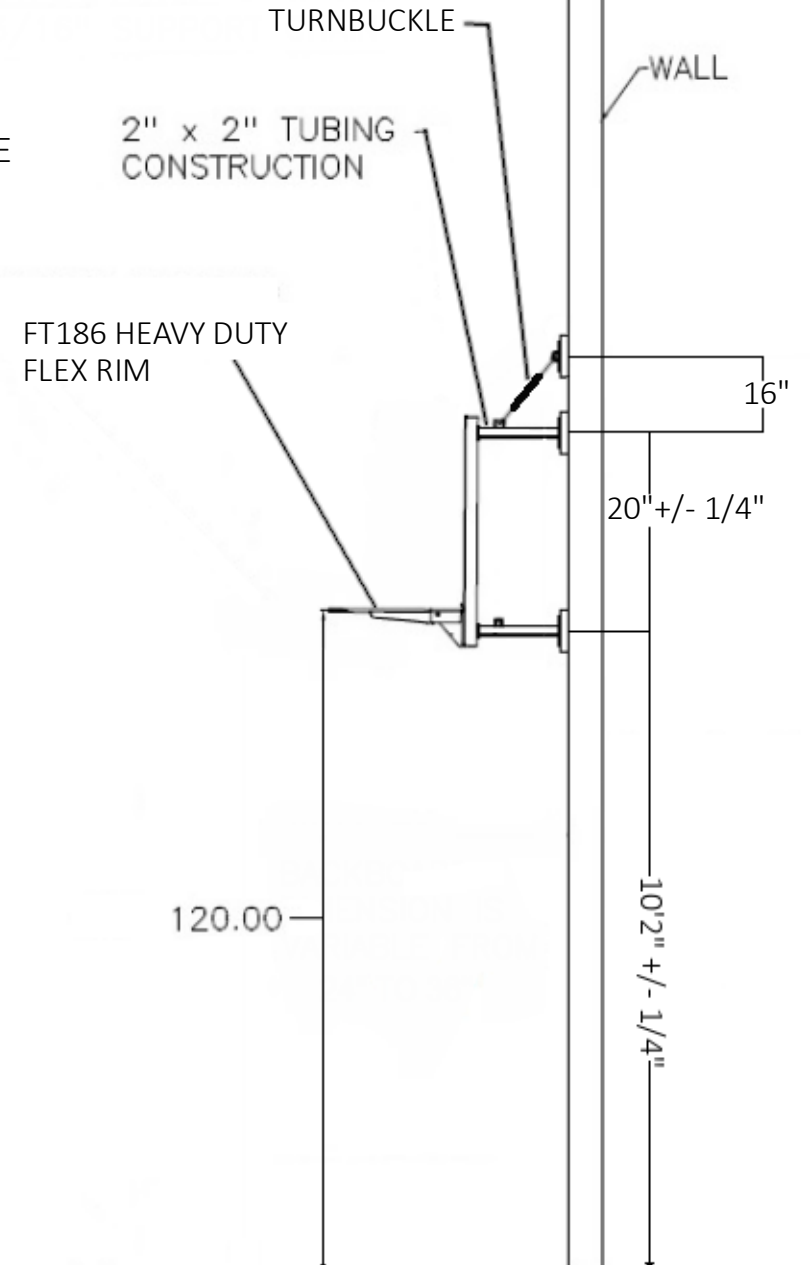

FIRST TEAM SPORTS INC.
HUTCHINSON, KS 67501

1-800-649-3688
www.firstteaminc.com

SUPERMOUNT01 ADVANTAGE PRODUCT SUBMITTAL

TOP VIEW

FRONT VIEW

FT233 39" x 54" FAN-SHAPED
TEMPERED GLASS 1/2" THICK

SIDE VIEW

SPECIFY FT300 HEIGHT ADJUSTER
TO MAKE REIM HEIGHT ADJUSTABLE FROM 10'-8'
(HEIGHT ADJUSTER IS 3" THICK)

PLAYING
SURFACE