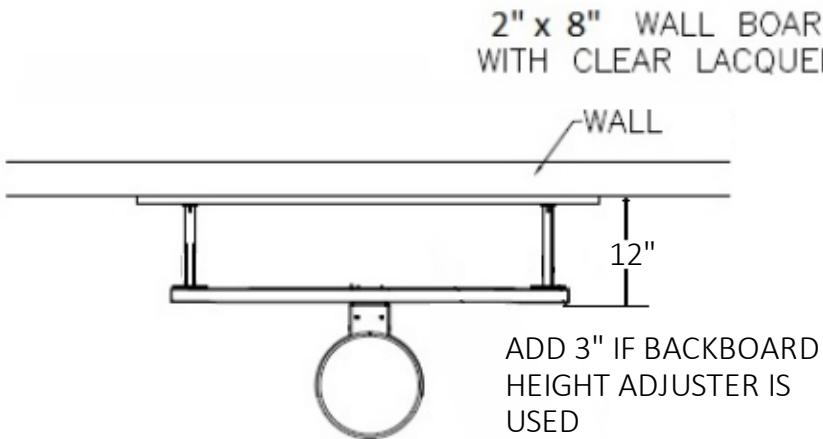

FIRST TEAM SPORTS INC.
HUTCHINSON, KS 67501

1-800-649-3688
www.firstteaminc.com

SUPERMOUNT01 MAGNUM PRODUCT SUBMITTAL

TOP VIEW