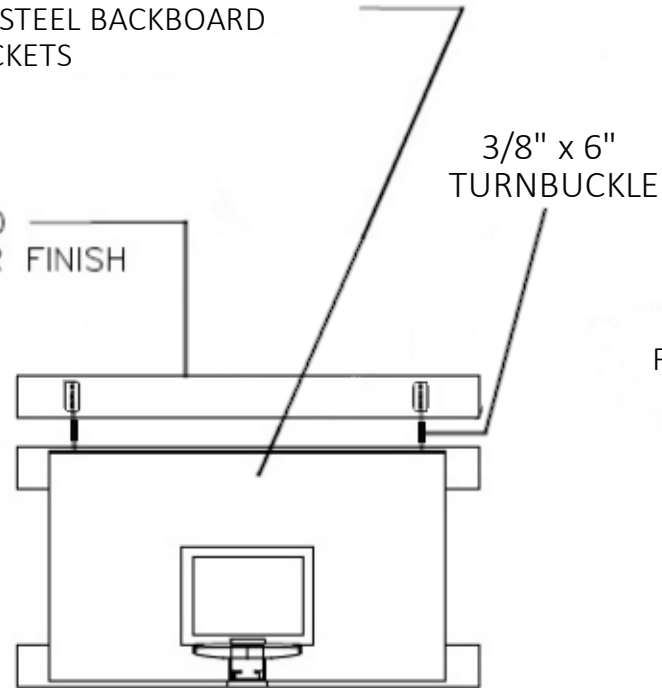

FRONT VIEW

FT265B 42" x 72:" WHITE POWDER
COATED STEEL BACKBOARD
W/ BRACKETS