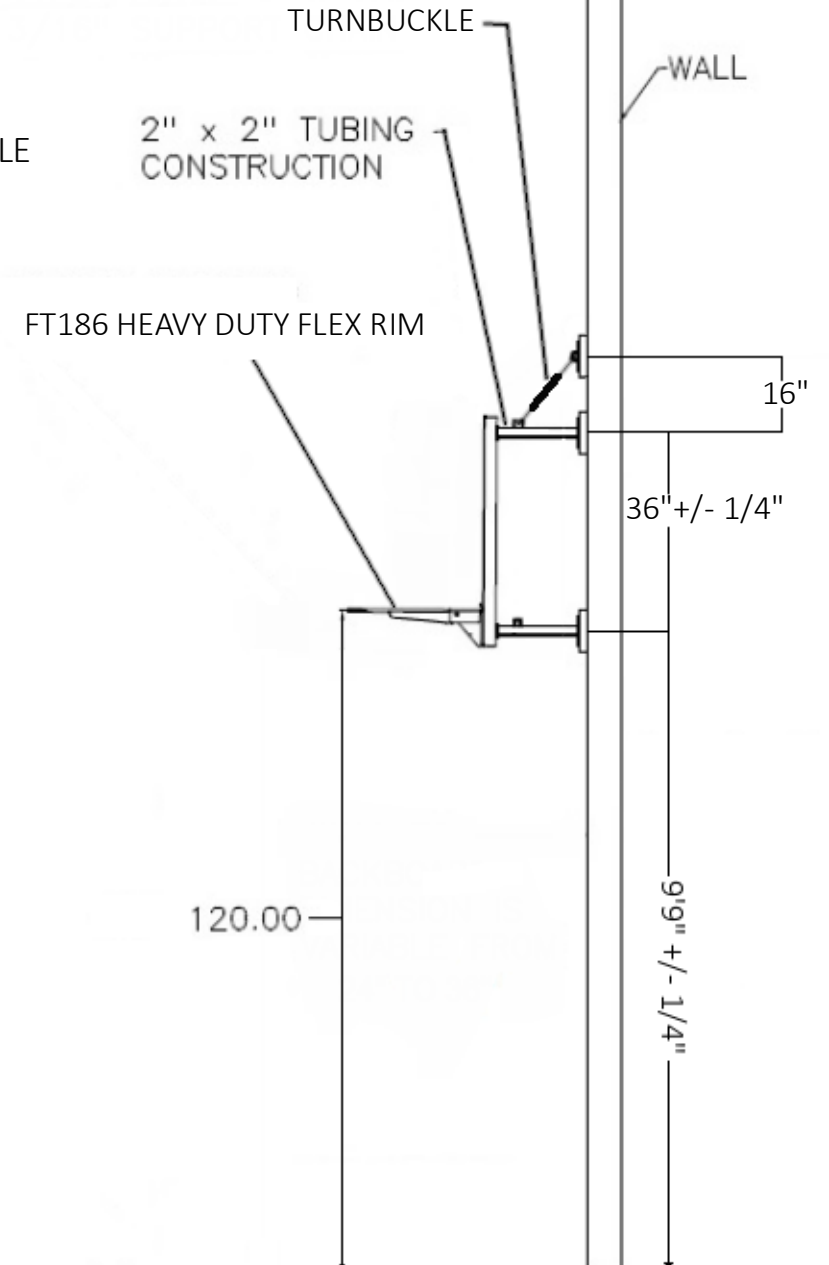

SPECIFY FT310 HEIGHT ADJUSTER
TO MAKE REIM HEIGHT ADJUSTABLE FROM 10'-8'
(HEIGHT ADJUSTER IS 3" THICK)