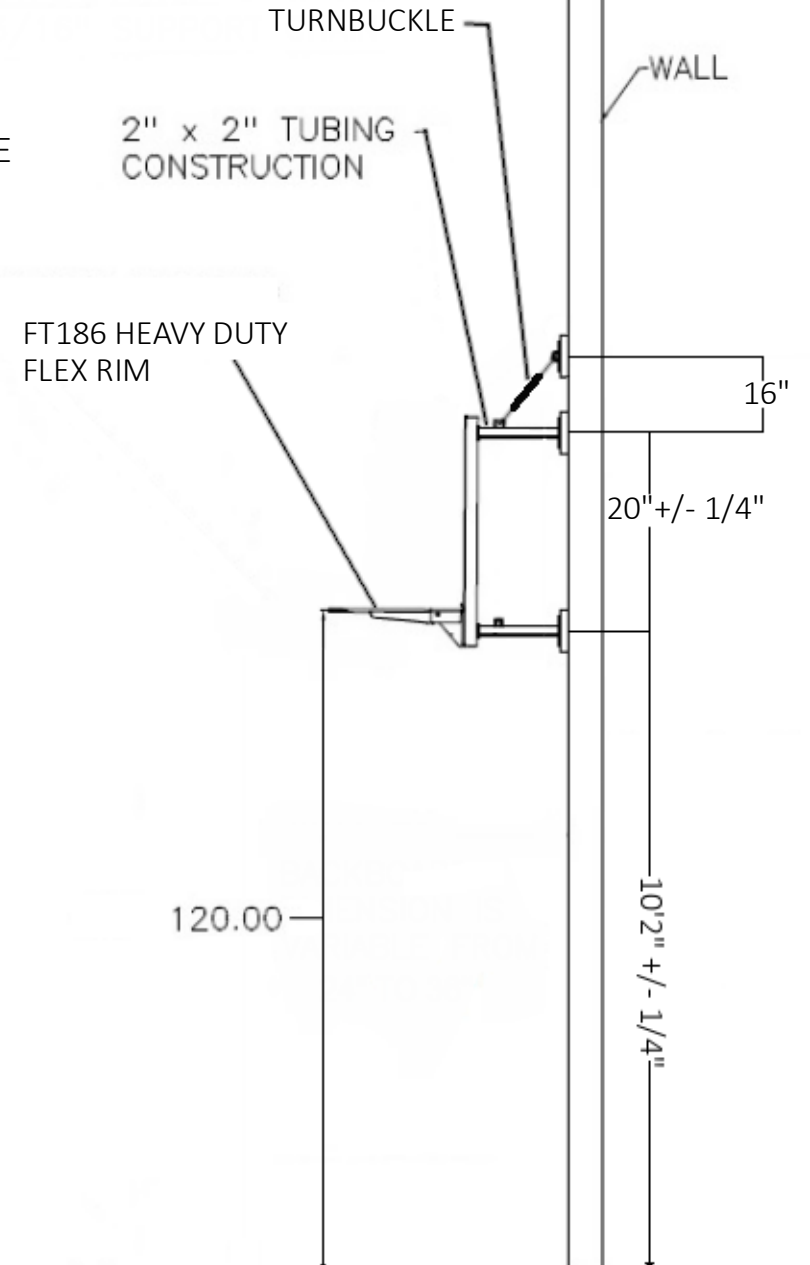

FIRST TEAM SPORTS INC.
HUTCHINSON, KS 67501

1-800-649-3688
www.firstteaminc.com

SUPERMOUNT01 AGGRESSOR PRODUCT SUBMITTAL

TOP VIEW

FRONT VIEW

FT260B 42" x 60" WHITE POWDER
COATED STEEL W/ BRACKETS

SIDE VIEW

SPECIFY FT300 HEIGHT ADJUSTER
TO MAKE REIM HEIGHT ADJUSTABLE FROM 10'-8'
(HEIGHT ADJUSTER IS 3" THICK)

PLAYING
SURFACE