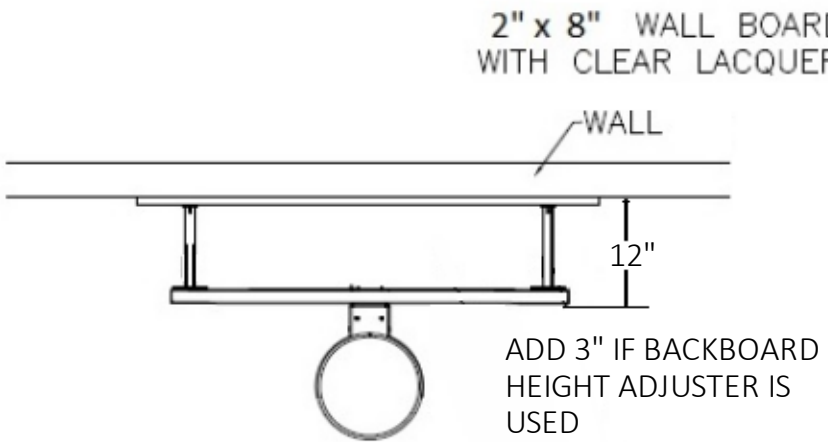

FIRST TEAM SPORTS INC.
HUTCHINSON, KS 67501

1-800-649-3688
www.firstteaminc.com

SUPERMOUNT01 AGGRESSOR PRODUCT SUBMITTAL

TOP VIEW

FRONT VIEW

FT260B 42" x 60" WHITE POWDER
COATED STEEL W/ BRACKETS

SIDE VIEW

SPECIFY FT300 HEIGHT ADJUSTER
TO MAKE REIM HEIGHT ADJUSTABLE FROM 10'-8'
(HEIGHT ADJUSTER IS 3" THICK)

PLAYING
SURFACE