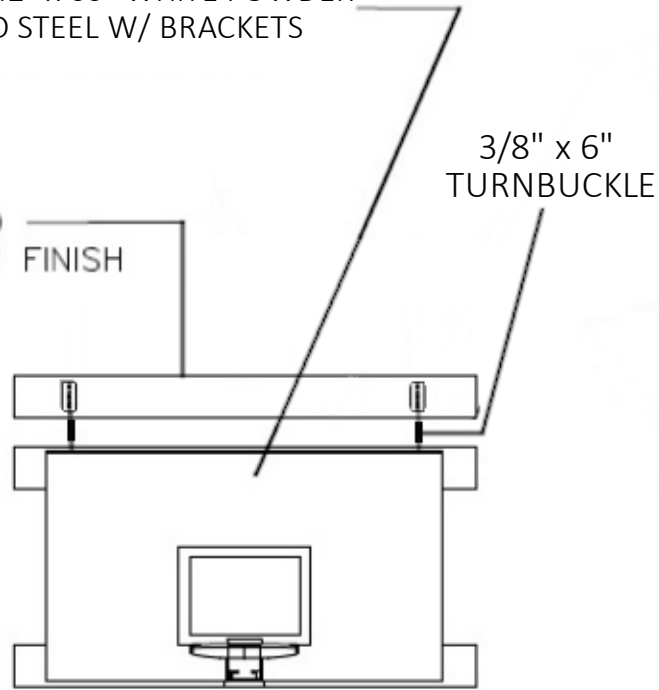

FIRST TEAM SPORTS INC.
HUTCHINSON, KS 67501

1-800-649-3688
www.firstteaminc.com

SUPERMOUNT01 AGGRESSOR PRODUCT SUBMITTAL

TOP VIEW

FRONT VIEW

FT260B 42" x 60" WHITE POWDER
COATED STEEL W/ BRACKETS

SIDE VIEW

SPECIFY FT300 HEIGHT ADJUSTER
TO MAKE REIM HEIGHT ADJUSTABLE FROM 10'-8'
(HEIGHT ADJUSTER IS 3" THICK)

PLAYING
SURFACE