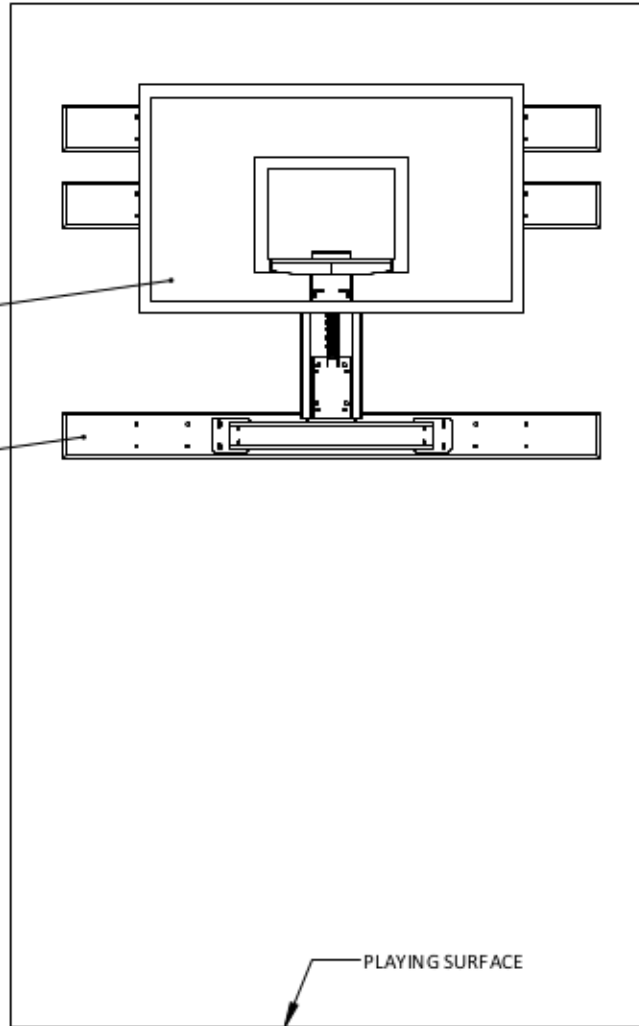

FIRST TEAM SPORTS INC.
HUTCHINSON, KS 67501
1-800-649-3688
www.firstteaminc.com

VERSICHAMP TURBO PRODUCT SUBMITTAL

TOP VIEW

FT216 36" x 54" TEMPERED
GLASS 1/4" THICK

2" X 8" X 7' LONG
WALL BOARDS WITH CLEAR FINISH

FRONT VIEW

SIDE VIEW