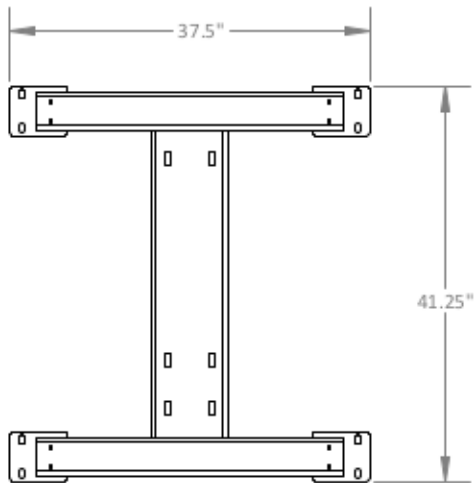

FIRST TEAM SPORTS INC.
HUTCHINSON, KS 67501
1-800-649-3688
www.firstteaminc.com

VERSICHAMP TURBO PRODUCT SUBMITTAL

TOP VIEW

FT216 36" x 54" TEMPERED
GLASS 1/4" THICK

2" X 8" X 7' LONG
WALL BOARDS WITH CLEAR FINISH

FRONT VIEW

SIDE VIEW