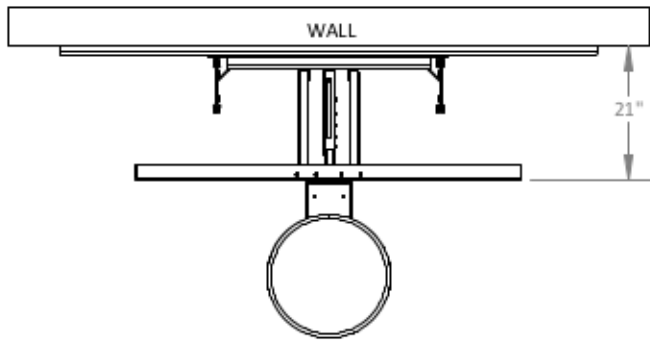

FIRST TEAM SPORTS INC.
HUTCHINSON, KS 67501
1-800-649-3688
www.firstteaminc.com

VERSICHAMP TURBO PRODUCT SUBMITTAL

TOP VIEW

FT216 36" x 54" TEMPERED
GLASS 1/4" THICK

2" X 8" X 7' LONG
WALL BOARDS WITH CLEAR FINISH

FRONT VIEW

SIDE VIEW