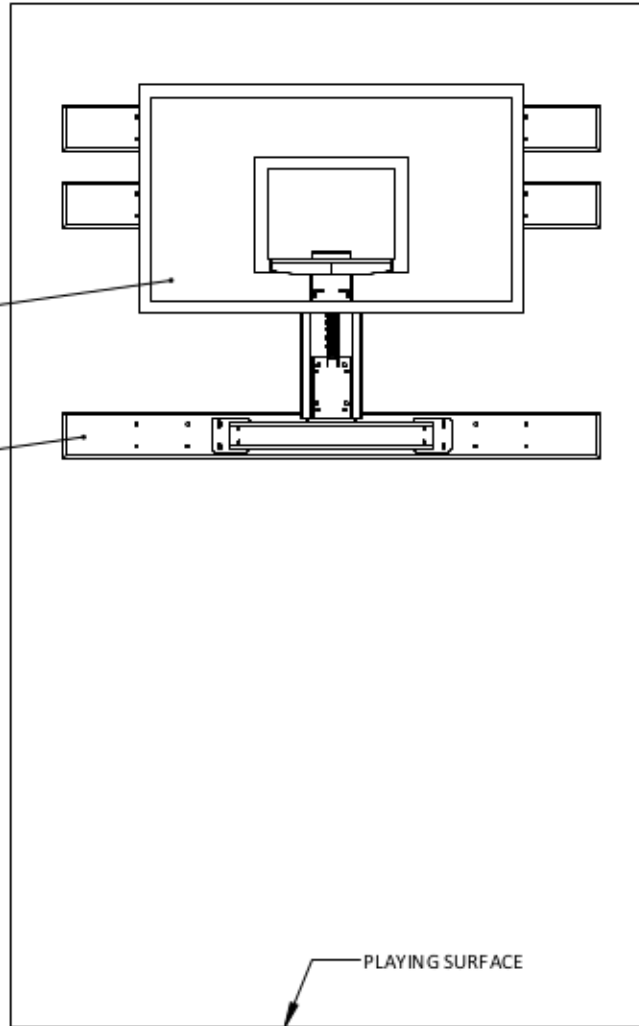

TOP VIEW

FT221SM 36" x 60" SMOKED  
TEMPERED GLASS 1/4" THICK

2" X 8" X 7' LONG  
WALL BOARDS WITH CLEAR FINISH

FRONT VIEW

SIDE VIEW