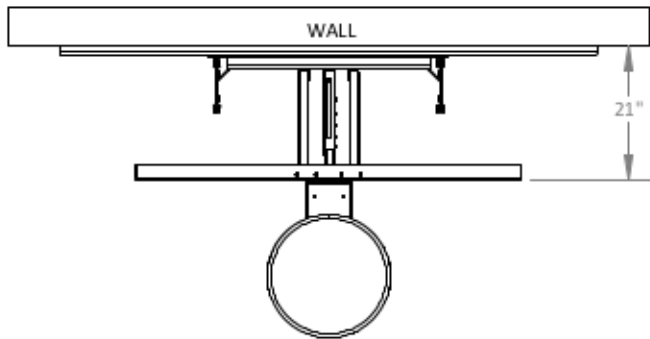

TOP VIEW

FT221SM 36" x 60" SMOKED  
TEMPERED GLASS 1/4" THICK

2" X 8" X 7' LONG  
WALL BOARDS WITH CLEAR FINISH

FRONT VIEW

SIDE VIEW