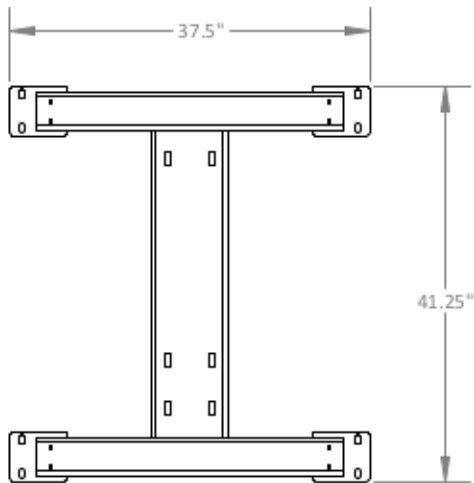

TOP VIEW

FT221SM 36" x 60" SMOKED  
TEMPERED GLASS 1/4" THICK

2" X 8" X 7' LONG  
WALL BOARDS WITH CLEAR FINISH

FRONT VIEW

SIDE VIEW