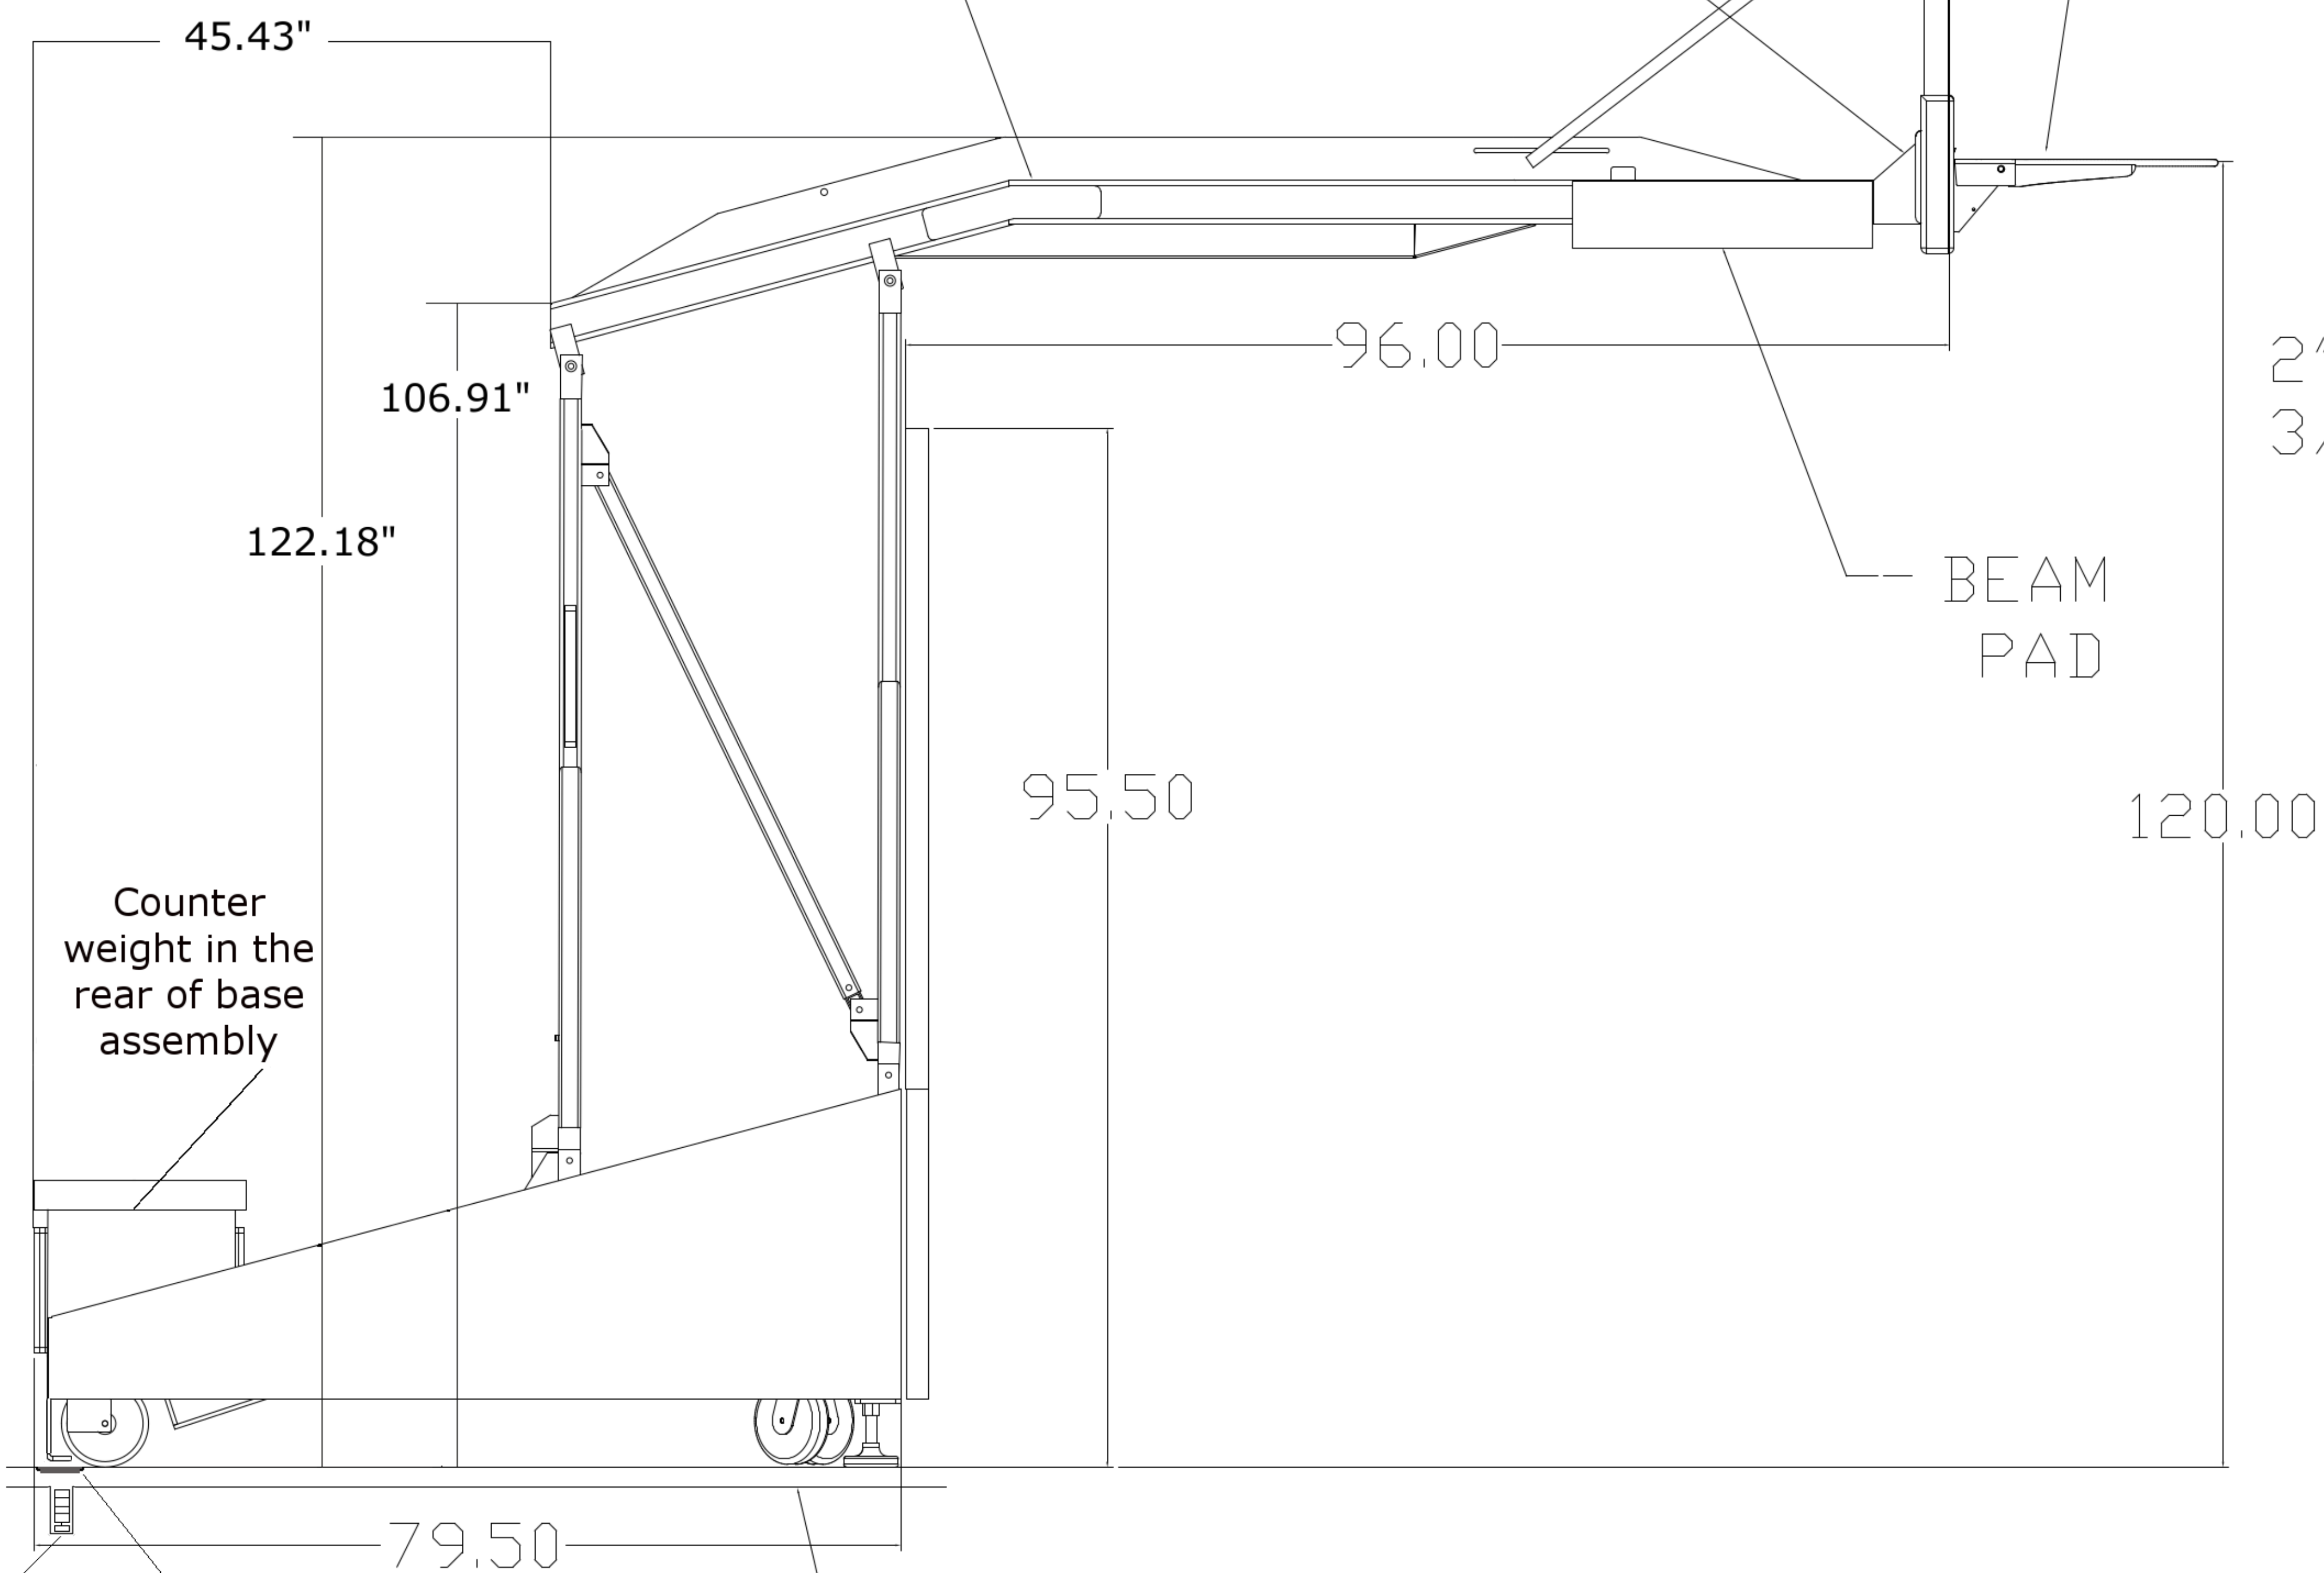

# HURRICANE TRIUMPH-FL PRODUCT SUBMITTAL

UNIT ADJUSTABLE FROM 10'  
TO 6' 6" IN 6" INCREMENTS

RIM IS FT196 FULL  
TILT 180 DEG BREAKAWAY

BACKBOARD IS TEMPERED GLASS  
FT235 42"x72"

DIRECT MOUNT GOAL ATTACHMENT

4" SQ TUBE

FT72C BACKBOARD  
SAFETY PAD

2" PROTECTIVE  
PADS  
COVER FRONT AND  
SIDES OF UNIT

2" X 5" X  
3/16" REC  
TUBE

UNIT SHOWN  
IN STORAGE POSITION

5" NON MARKING FOOT PADS LOCK UNIT INTO PLAY POSITION