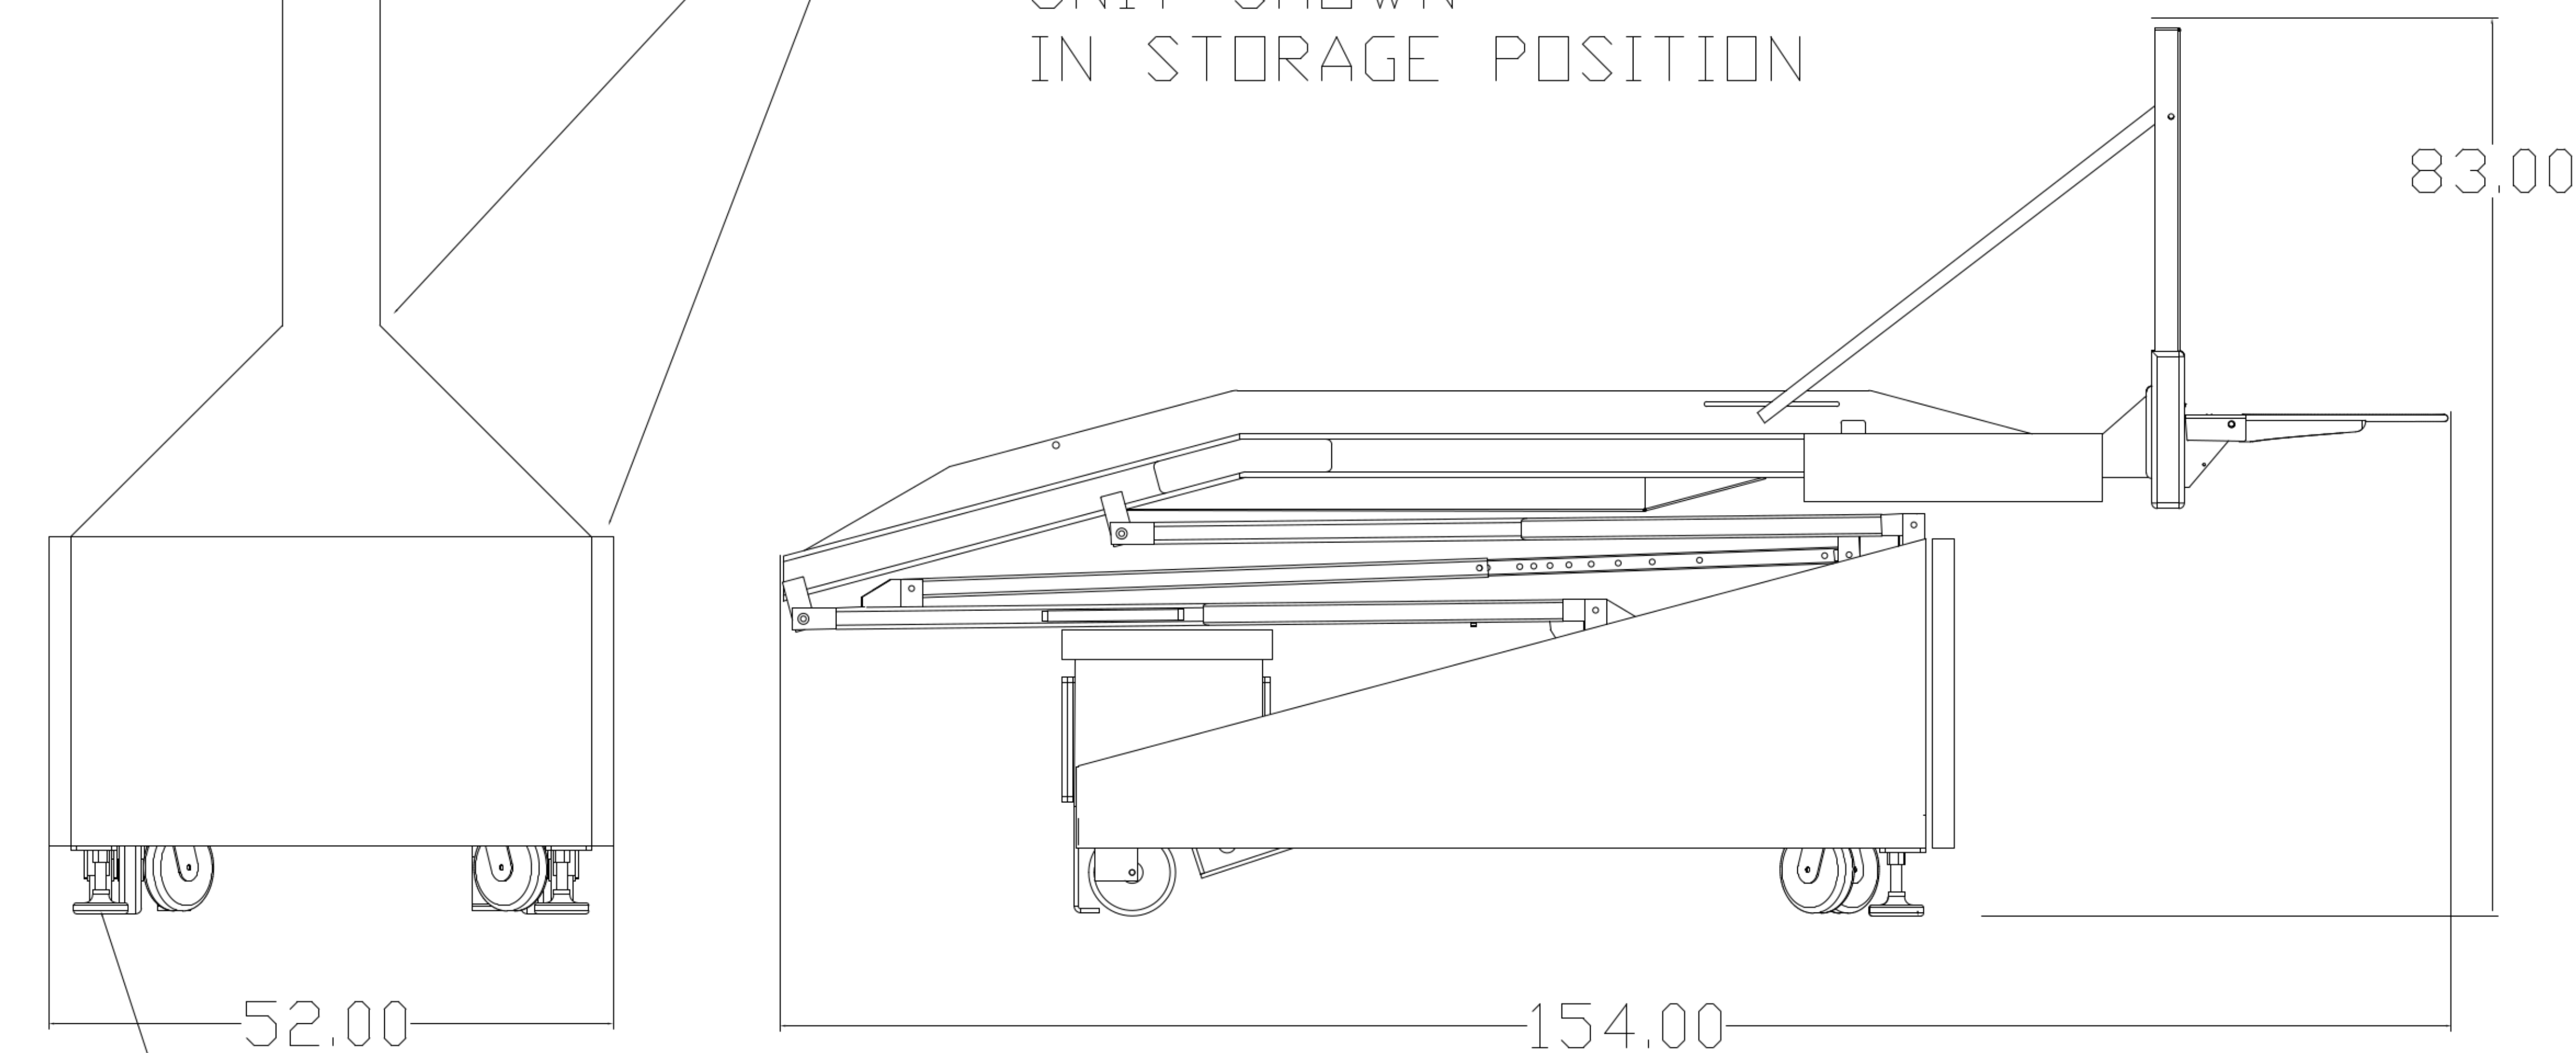

# HURRICANE TRIUMPH-FL PRODUCT SUBMITTAL

UNIT ADJUSTABLE FROM 10'  
TO 6' 6" IN 6" INCREMENTS

RIM IS FT196 FULL  
TILT 180 DEG BREAKAWAY

BACKBOARD IS TEMPERED GLASS  
FT235 42"x72"

DIRECT MOUNT GOAL ATTACHMENT

4" SQ TUBE

FT72C BACKBOARD  
SAFETY PAD

2" PROTECTIVE  
PADS  
COVER FRONT AND  
SIDES OF UNIT

2" X 5" X  
3/16" REC  
TUBE

UNIT SHOWN  
IN STORAGE POSITION

5" NON MARKING FOOT PADS LOCK UNIT INTO PLAY POSITION

FT50  
THREADED  
FLOOR  
ANCHOR

FT52  
BRASS  
RING & LID

8" X 2" NON MARKING  
POLYURETHANE WHEELS

NOTE: ANCHORS FOR A FLOATING FLOOR ARE NOT NEEDED.  
IF YOU DO NOT WANT ANCHORS THEN ORDER THE  
STANDARD HURRICANE TRIUMPH