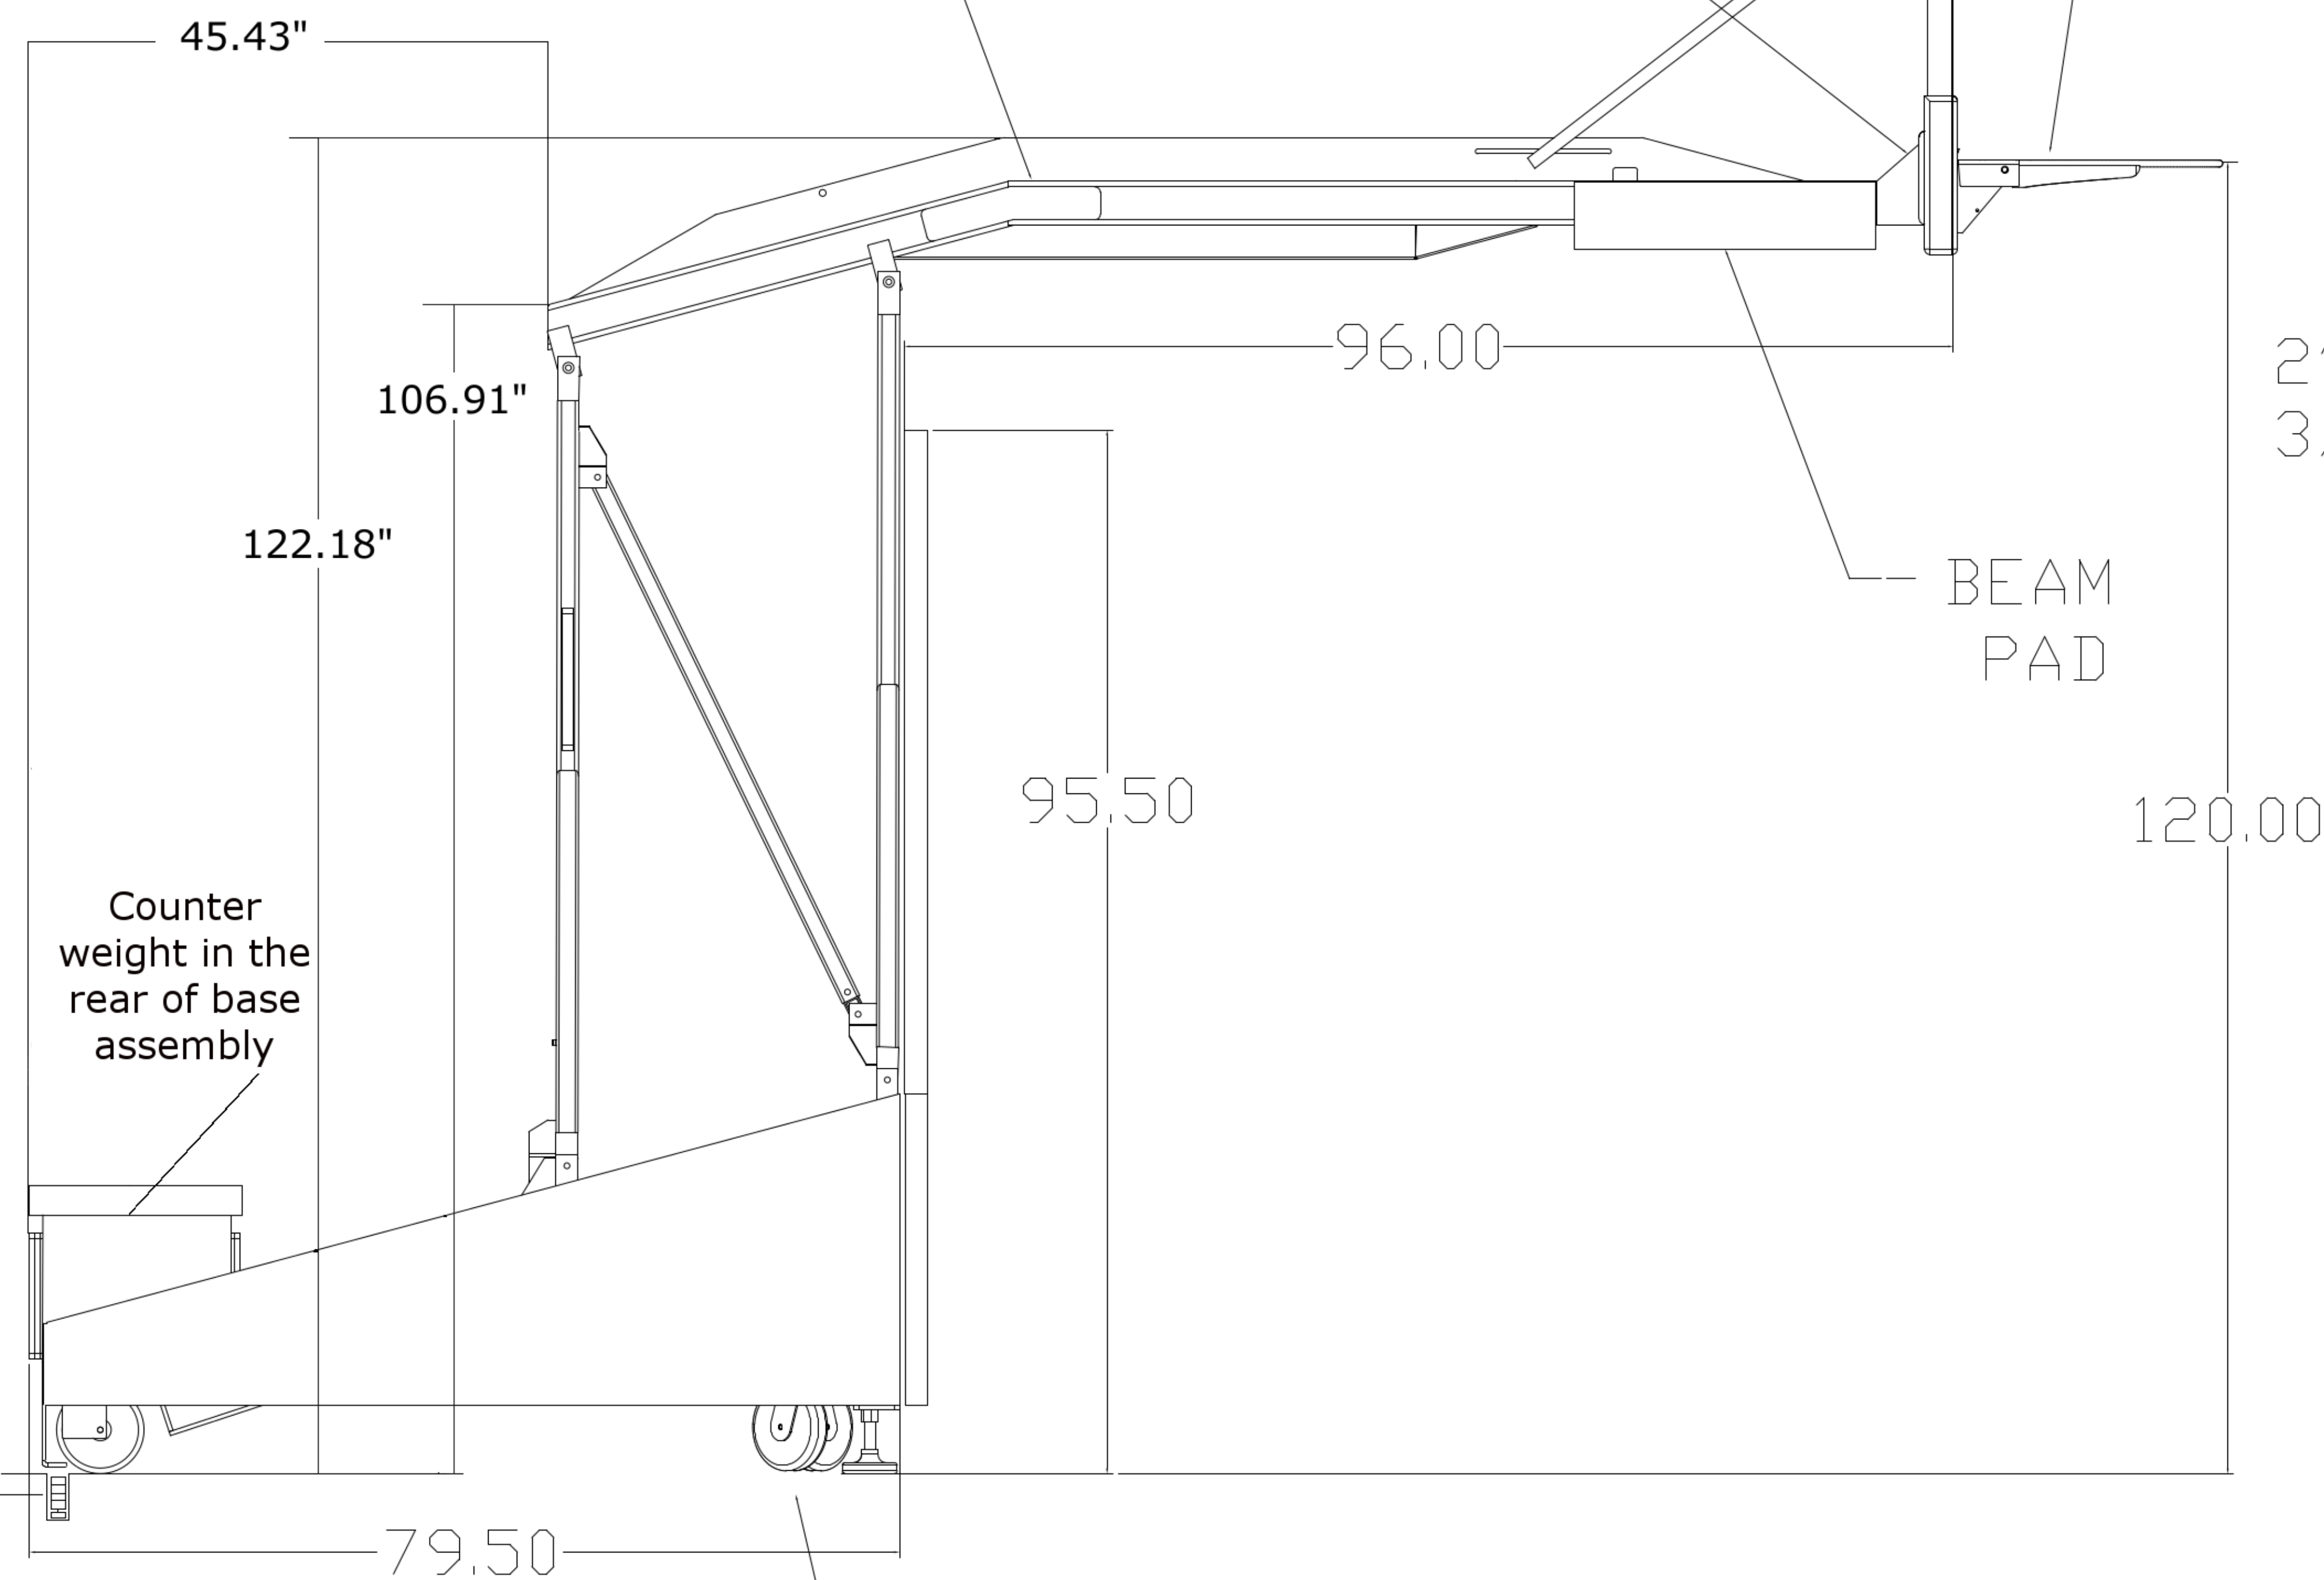

FIRST TEAM SPORTS INC.
HUTCHINSON, KS 67501

1-800-649-3688

www.firstteaminc.com

HURRICANE TRIUMPH-ST PRODUCT SUBMITTAL

UNIT ADJUSTABLE FROM 10'
TO 6' 6" IN 6" INCREMENTS

RIM IS FT196 FULL
TILT 180 DEG BREAKAWAY

BACKBOARD IS TEMPERED GLASS
FT235 42"x72"

DIRECT MOUNT GOAL ATTACHMENT

4" SQ TUBE

FT72C BACKBOARD
SAFETY PAD

2" X 5" X
3/16" REC
TUBE

2" PROTECTIVE
PADS
COVER FRONT AND
SIDES OF UNIT

UNIT SHOWN
IN STORAGE POSITION

5" NON MARKING FOOT PADS LOCK UNIT INTO PLAY POSITION

FT50
THREADED
FLOOR
ANCHOR

8" X 2" NON MARKING
POLYURETHANE WHEELS

NOTE: ANCHORS FOR A STANDARD FLOOR ARE NOT NEEDED.
IF YOU DO NOT WANT ANCHORS THEN ORDER THE
STANDARD HURRICANE TRIUMPH