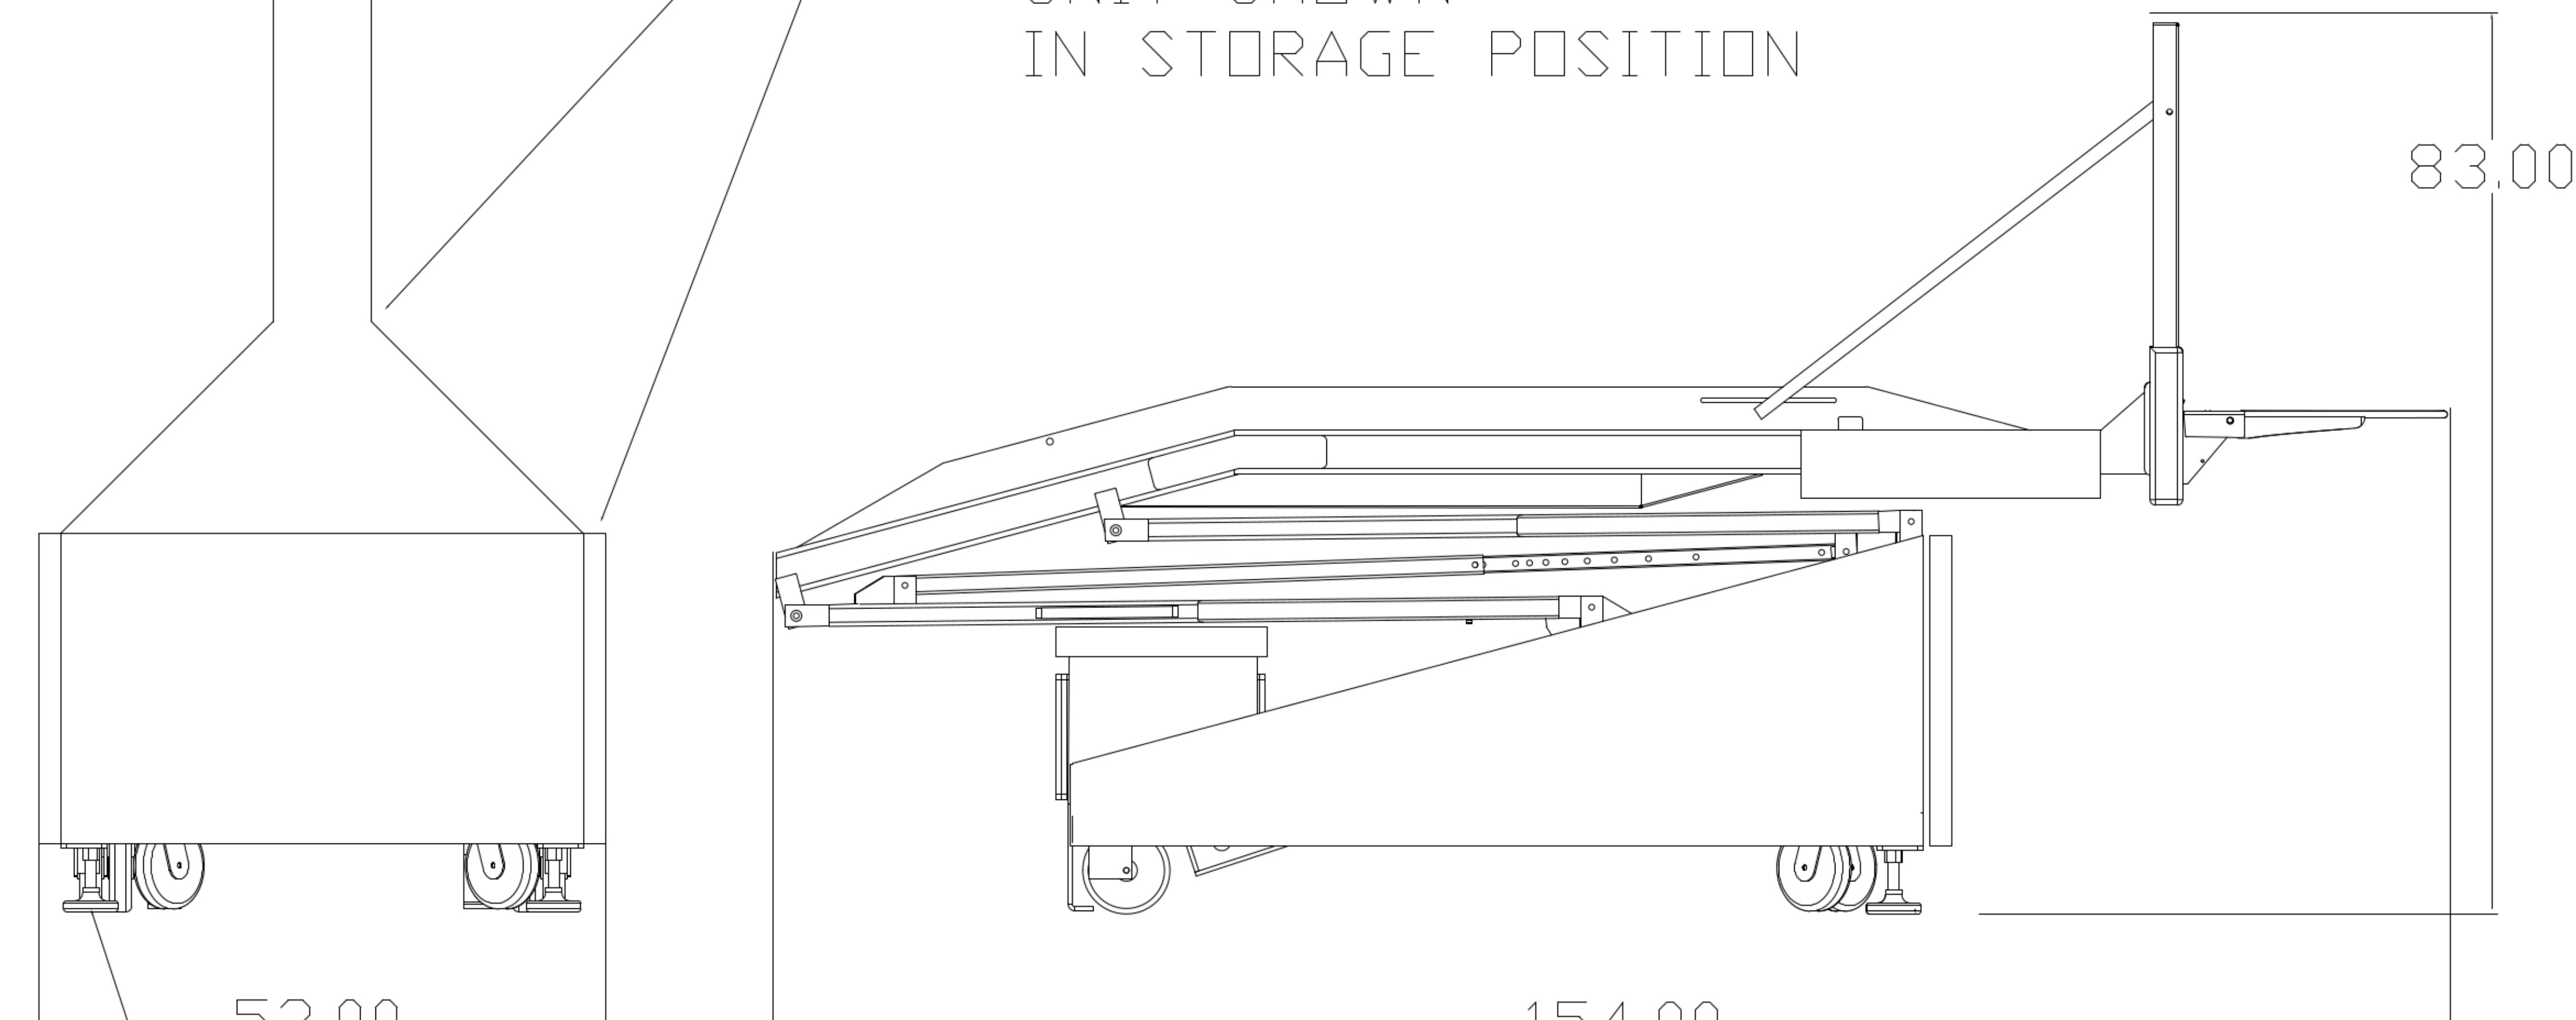

FIRST TEAM SPORTS INC.
HUTCHINSON, KS 67501

1-800-649-3688

www.firstteaminc.com

HURRICANE TRIUMPH-ST PRODUCT SUBMITTAL

UNIT ADJUSTABLE FROM 10'
TO 6' 6" IN 6" INCREMENTS

RIM IS FT196 FULL
TILT 180 DEG BREAKAWAY

BACKBOARD IS TEMPERED GLASS
FT235 42"x72"

DIRECT MOUNT GOAL ATTACHMENT

4" SQ TUBE

FT72C BACKBOARD
SAFETY PAD

2" X 5" X
3/16" REC
TUBE

2" PROTECTIVE
PADS
COVER FRONT AND
SIDES OF UNIT

UNIT SHOWN
IN STORAGE POSITION

5" NON MARKING FOOT PADS LOCK UNIT INTO PLAY POSITION

FT50
THREADED
FLOOR
ANCHOR

8" X 2" NON MARKING
POLYURETHANE WHEELS

NOTE: ANCHORS FOR A STANDARD FLOOR ARE NOT NEEDED.
IF YOU DO NOT WANT ANCHORS THEN ORDER THE
STANDARD HURRICANE TRIUMPH