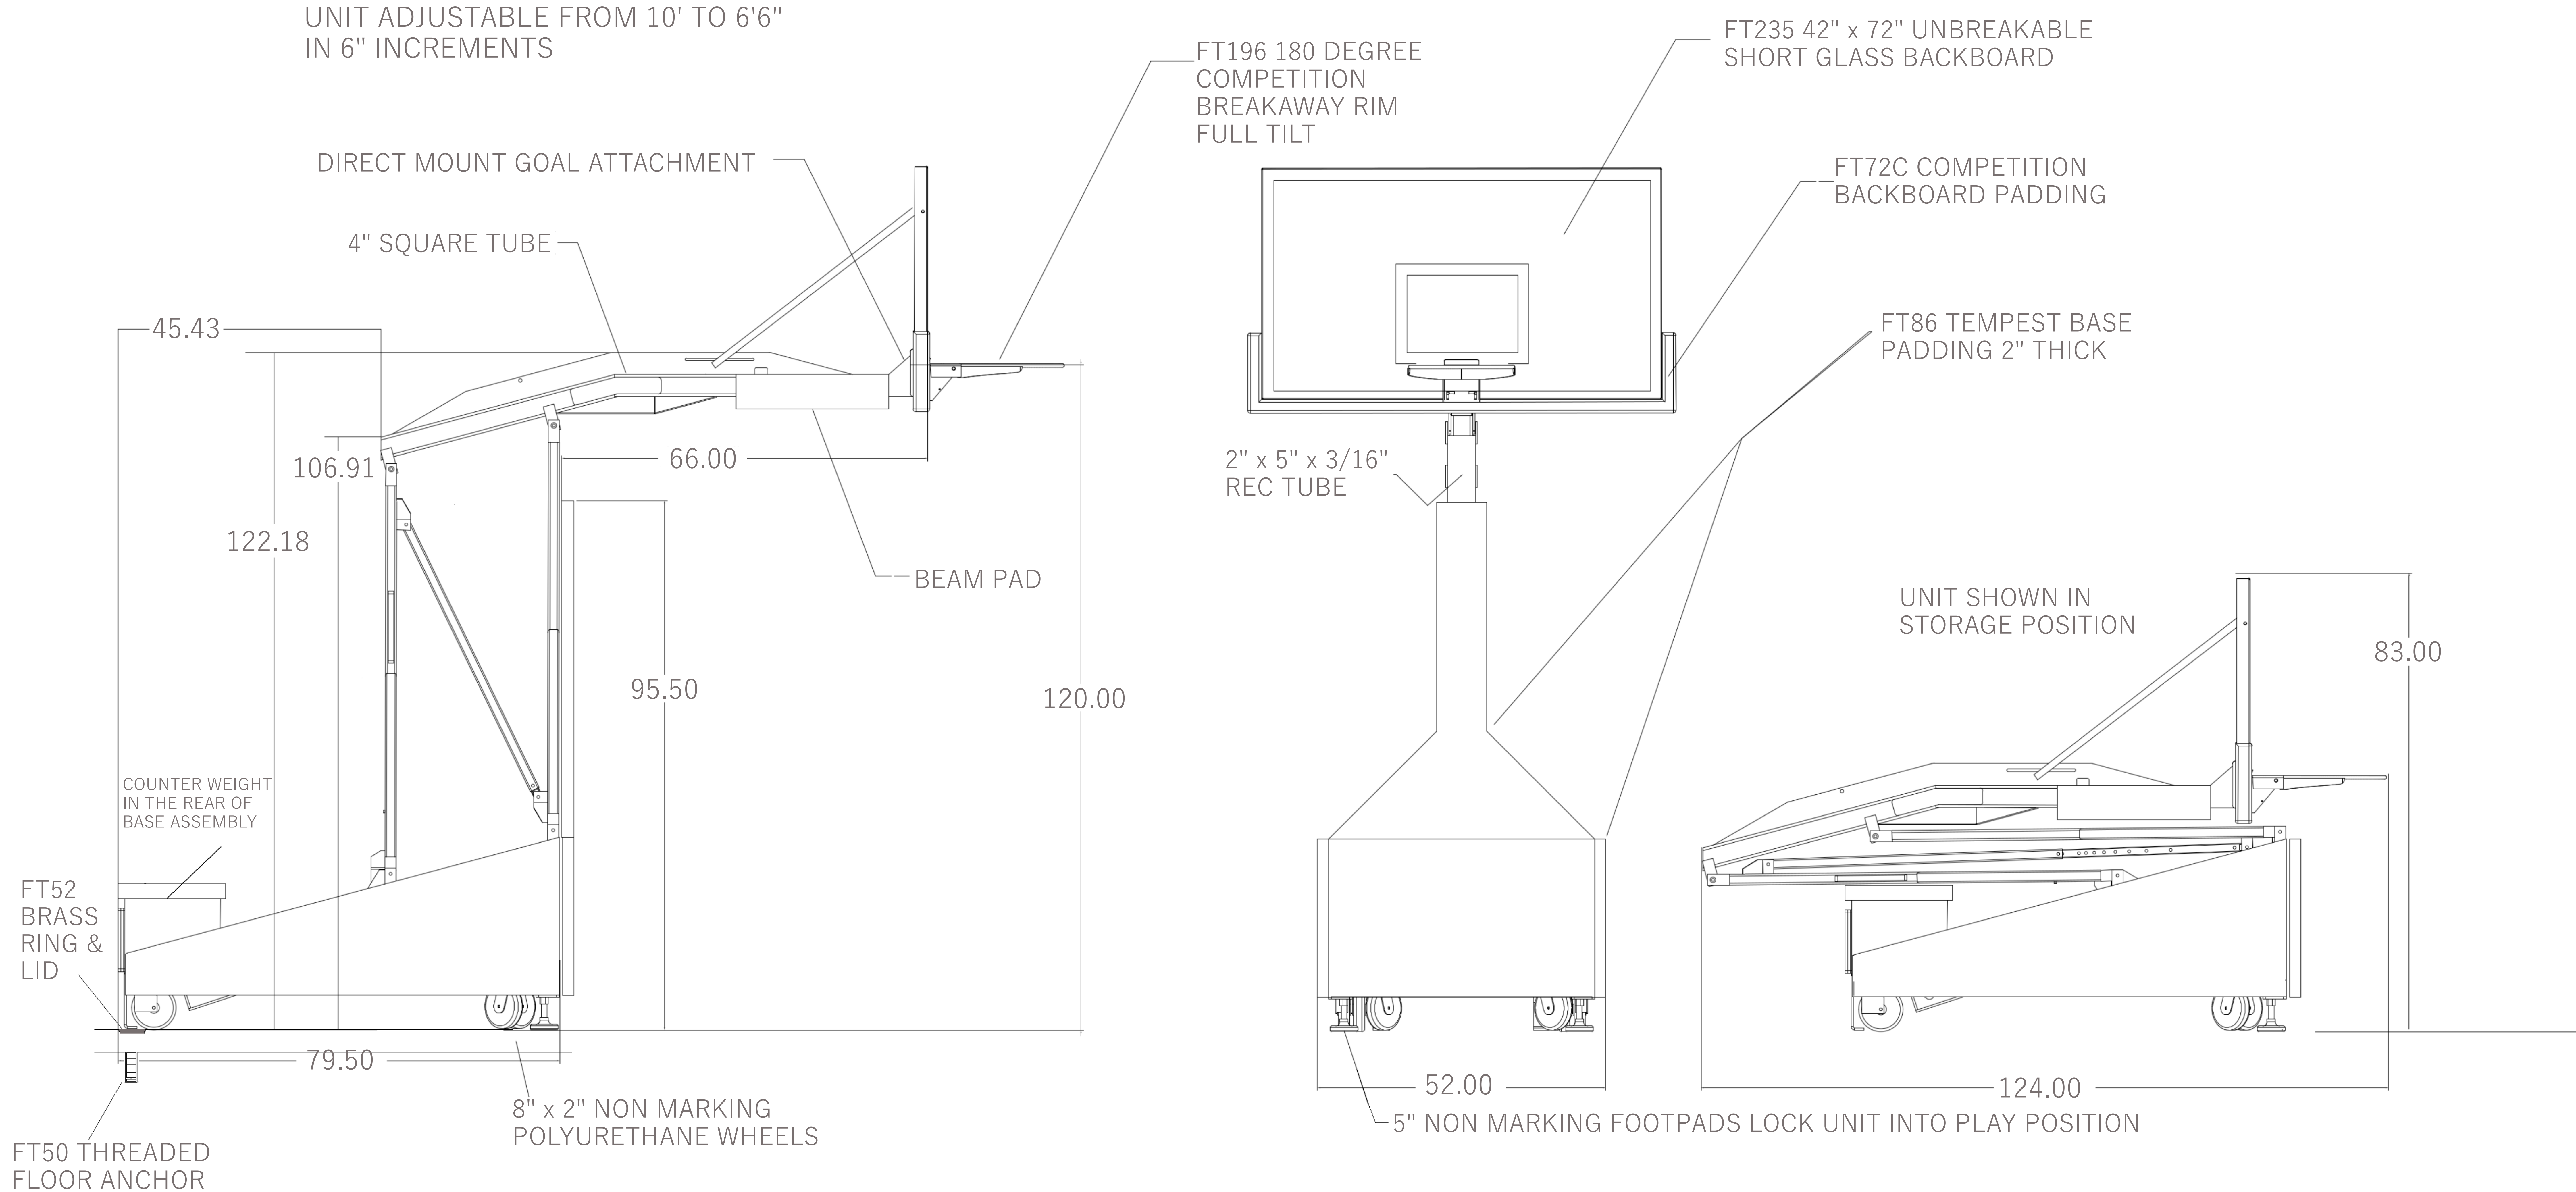

FIRST TEAM SPORTS INC.
 HUTCHINSON, KS 67501
 1-800-649-3688
 www.firstteaminc.com

TEMPEST TRIUMPH-FL PRODUCT SUBMITTAL

UNIT ADJUSTABLE FROM 10' TO 6'6"
 IN 6" INCREMENTS

NOTE: ANCHORS FOR FLOATING FLOORS ARE NOT NEEDED.
 IF YOU DO NOT WANT ANCHORS THEN ORDER THE
 STANDARD TEMPEST TRIUMPH.