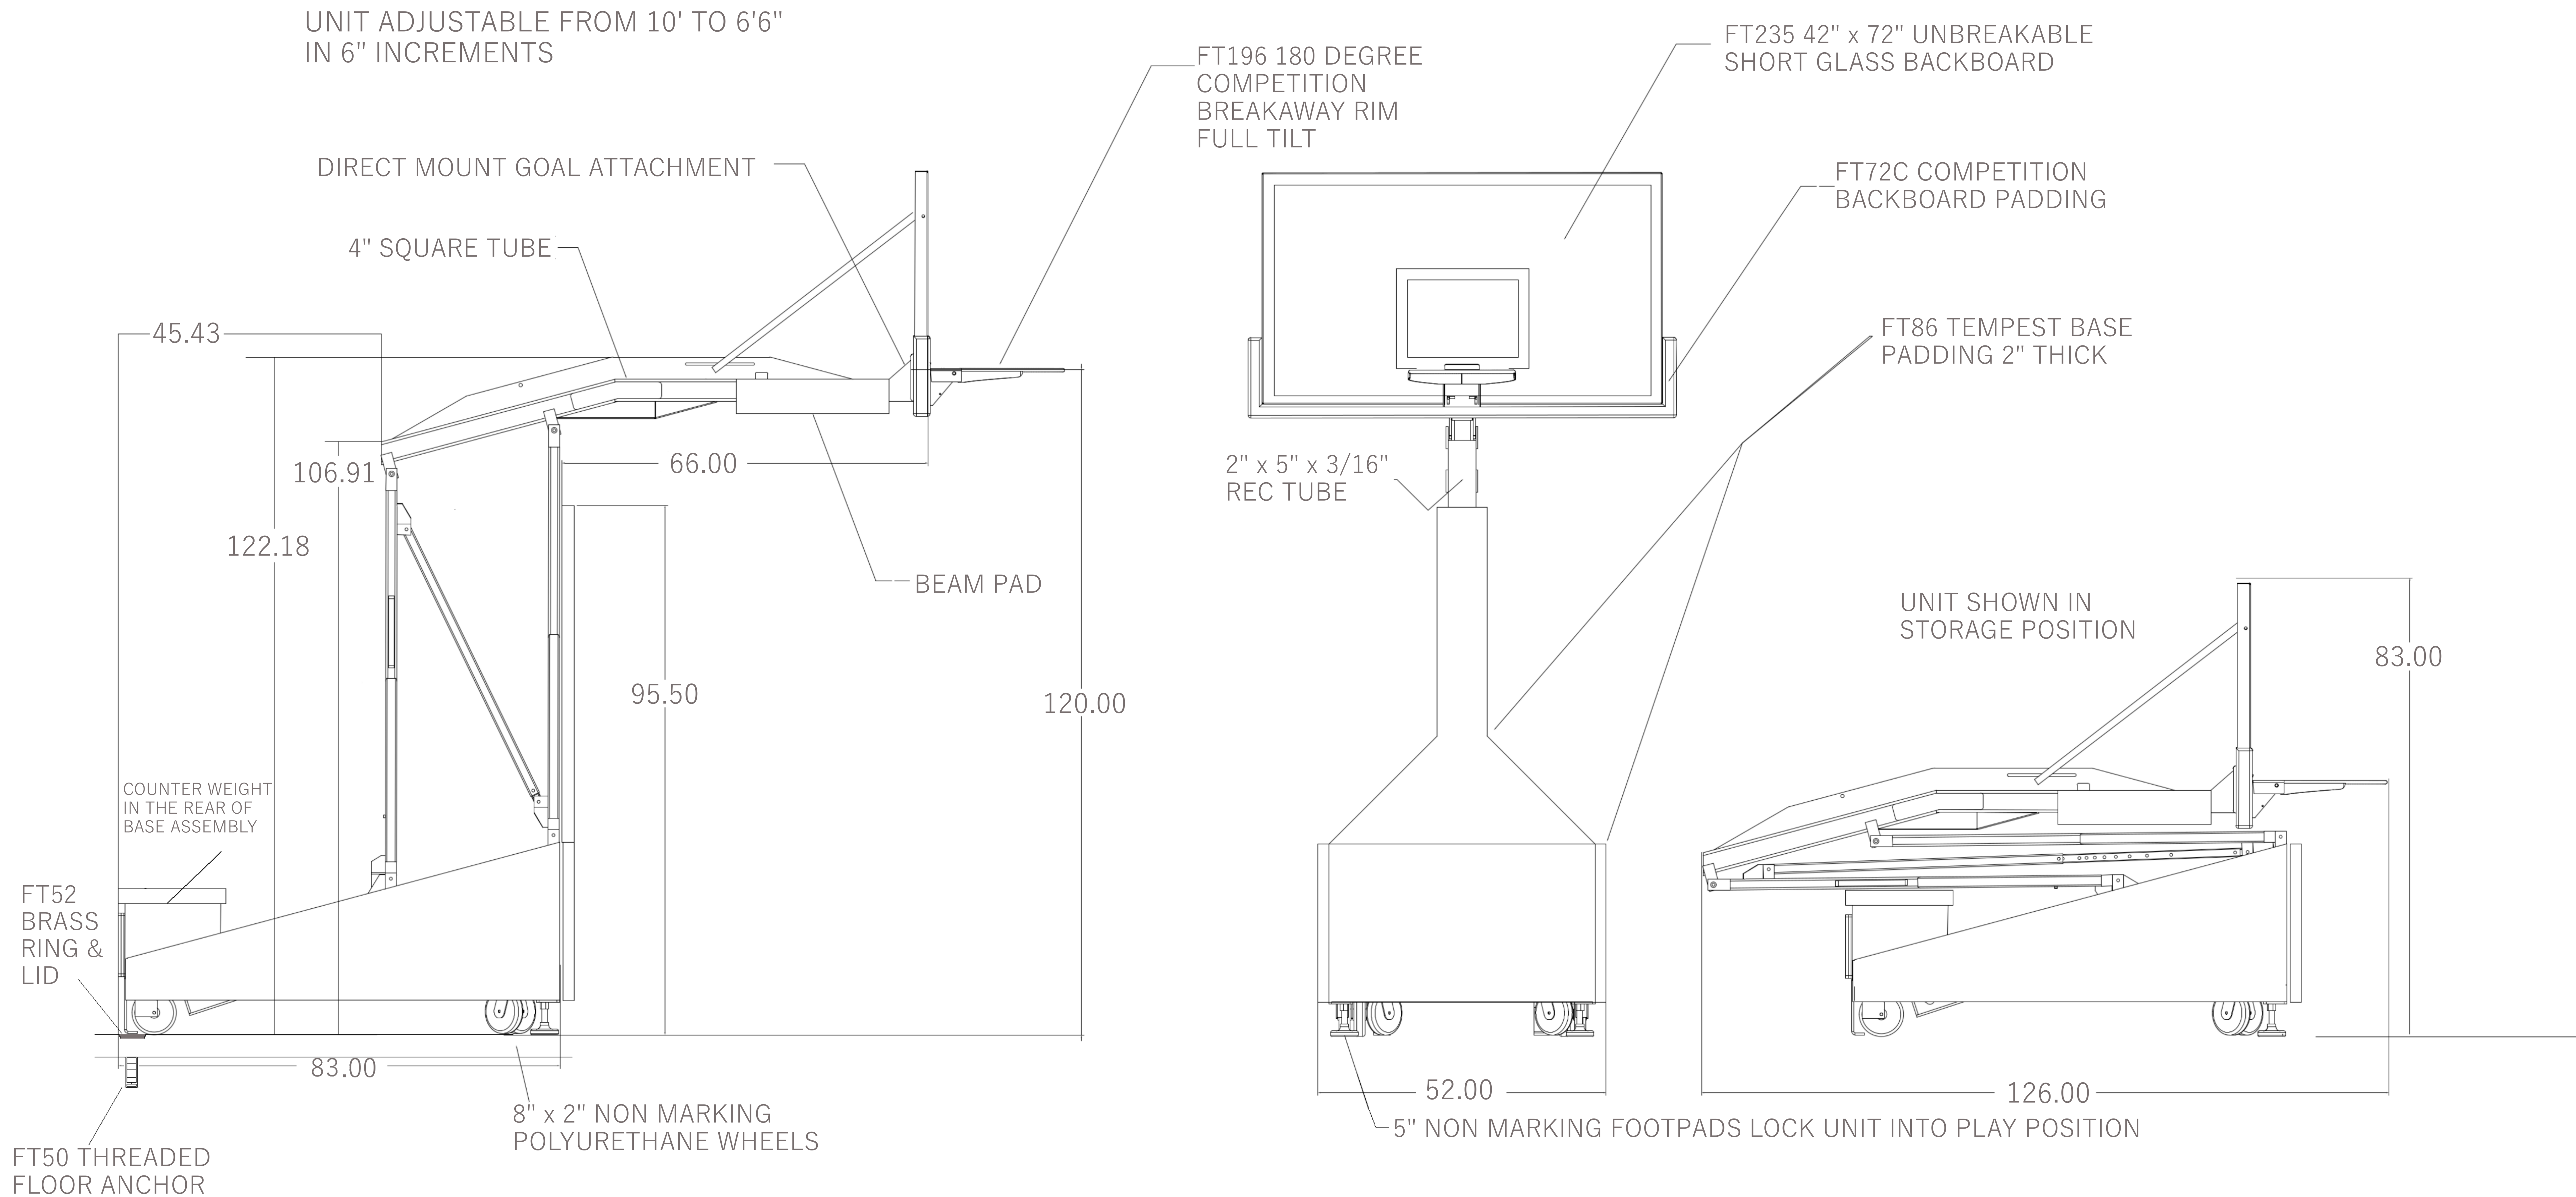

FIRST TEAM SPORTS INC.
 HUTCHINSON, KS 67501
 1-800-649-3688
 www.firstteaminc.com

TEMPEST TRIUMPH-FL PRODUCT SUBMITTAL

UNIT ADJUSTABLE FROM 10' TO 6'6"
 IN 6" INCREMENTS

NOTE: ANCHORS FOR FLOATING FLOORS ARE NOT NEEDED.
 IF YOU DO NOT WANT ANCHORS THEN ORDER THE
 STANDARD TEMPEST TRIUMPH.