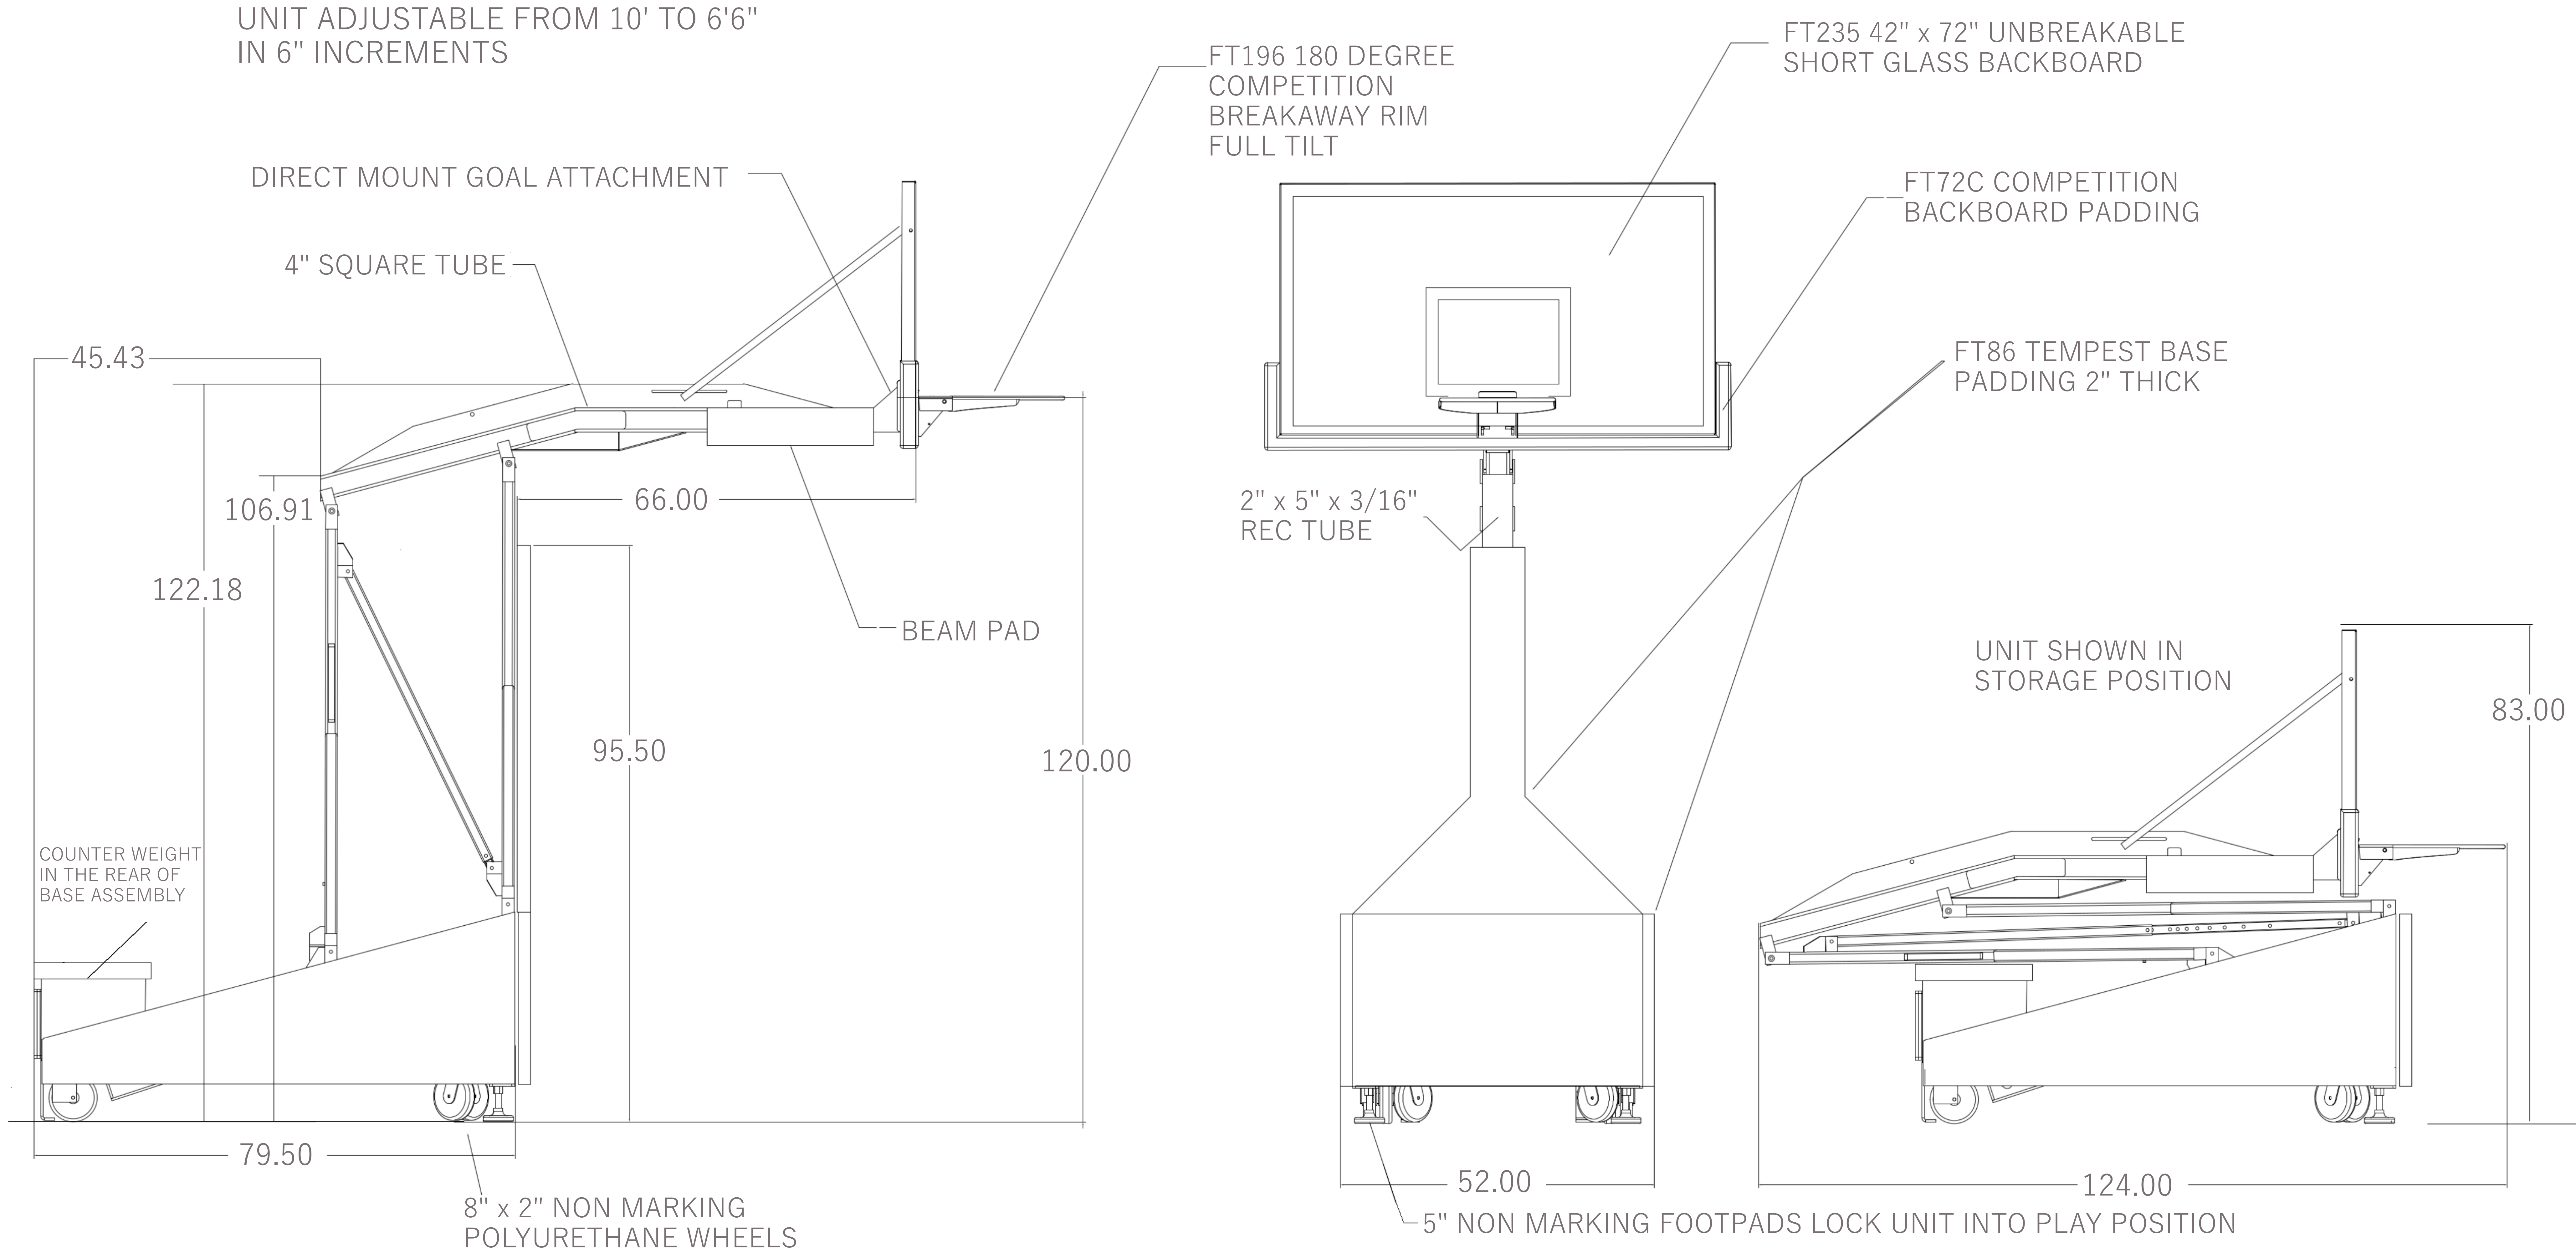

FIRST TEAM SPORTS INC.
 HUTCHINSON, KS 67501
 1-800-649-3688
 www.firstteaminc.com

TEMPEST TRIUMPH PRODUCT SUBMITTAL

UNIT ADJUSTABLE FROM 10' TO 6'6"
 IN 6" INCREMENTS

NOTE: ANCHORS FOR FLOATING FLOORS ARE NOT NEEDED.
 IF YOU DO NOT WANT ANCHORS THEN ORDER THE
 STANDARD TEMPEST TRIUMPH.