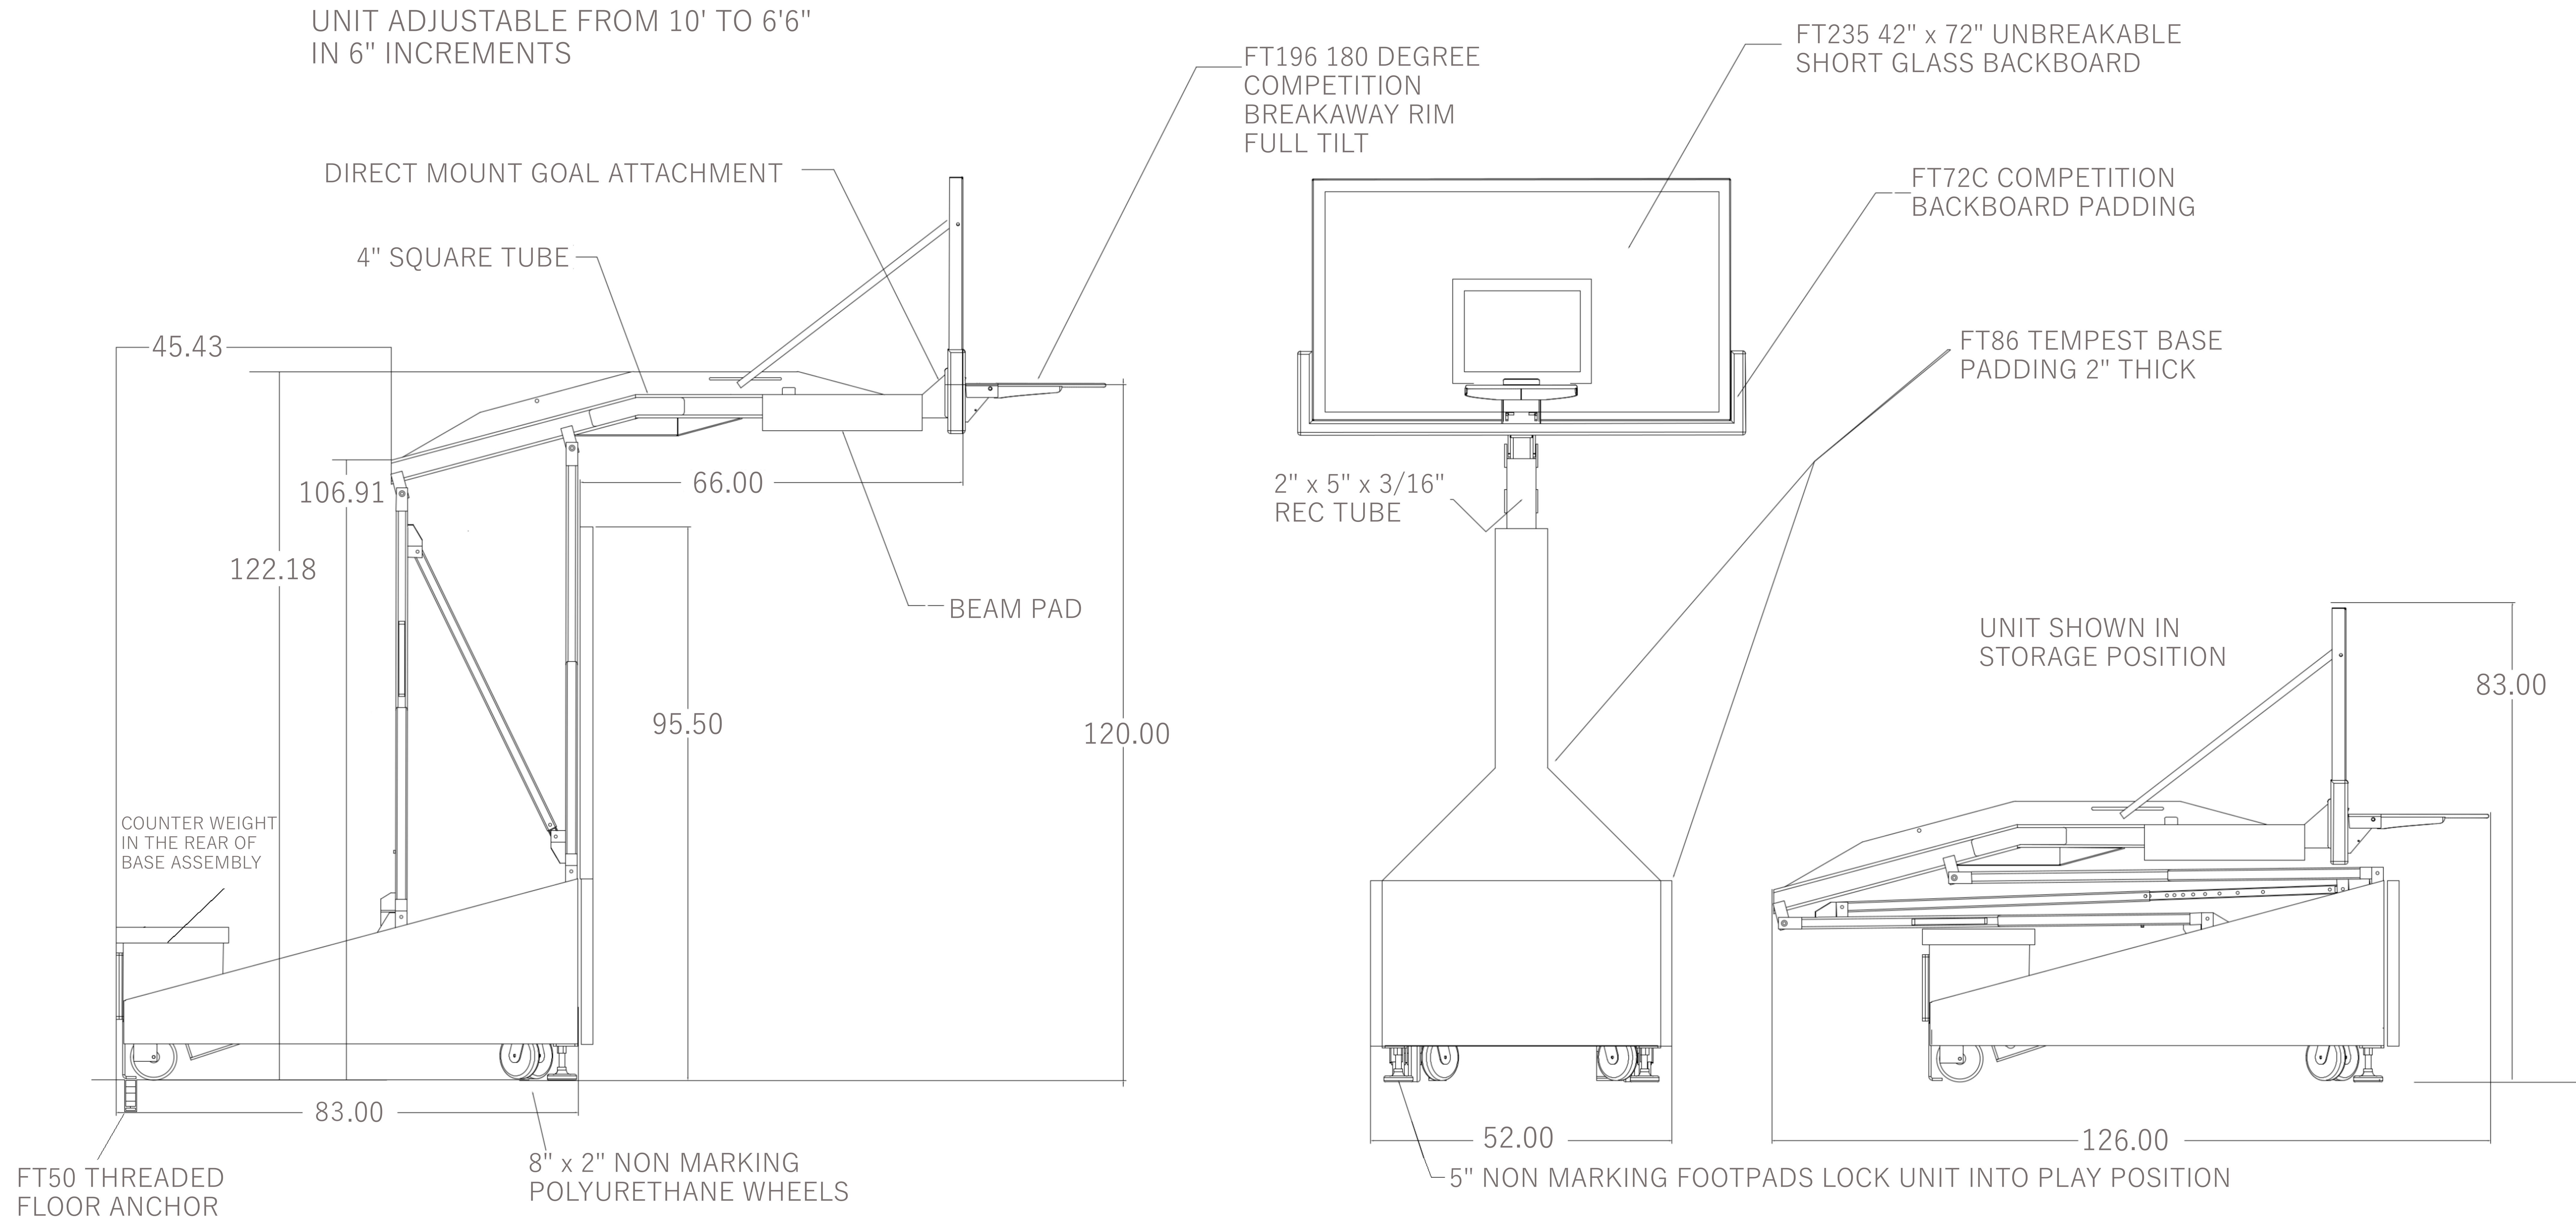

FIRST TEAM SPORTS INC.
 HUTCHINSON, KS 67501
 1-800-649-3688
 www.firstteaminc.com

TEMPEST TRIUMPH-ST PRODUCT SUBMITTAL

UNIT ADJUSTABLE FROM 10' TO 6'6"
 IN 6" INCREMENTS

NOTE: ANCHORS FOR STANDARD FLOOR ARE NOT NEEDED.
 IF YOU DO NOT WANT ANCHORS THEN ORDER THE
 STANDARD TEMPEST TRIUMPH.